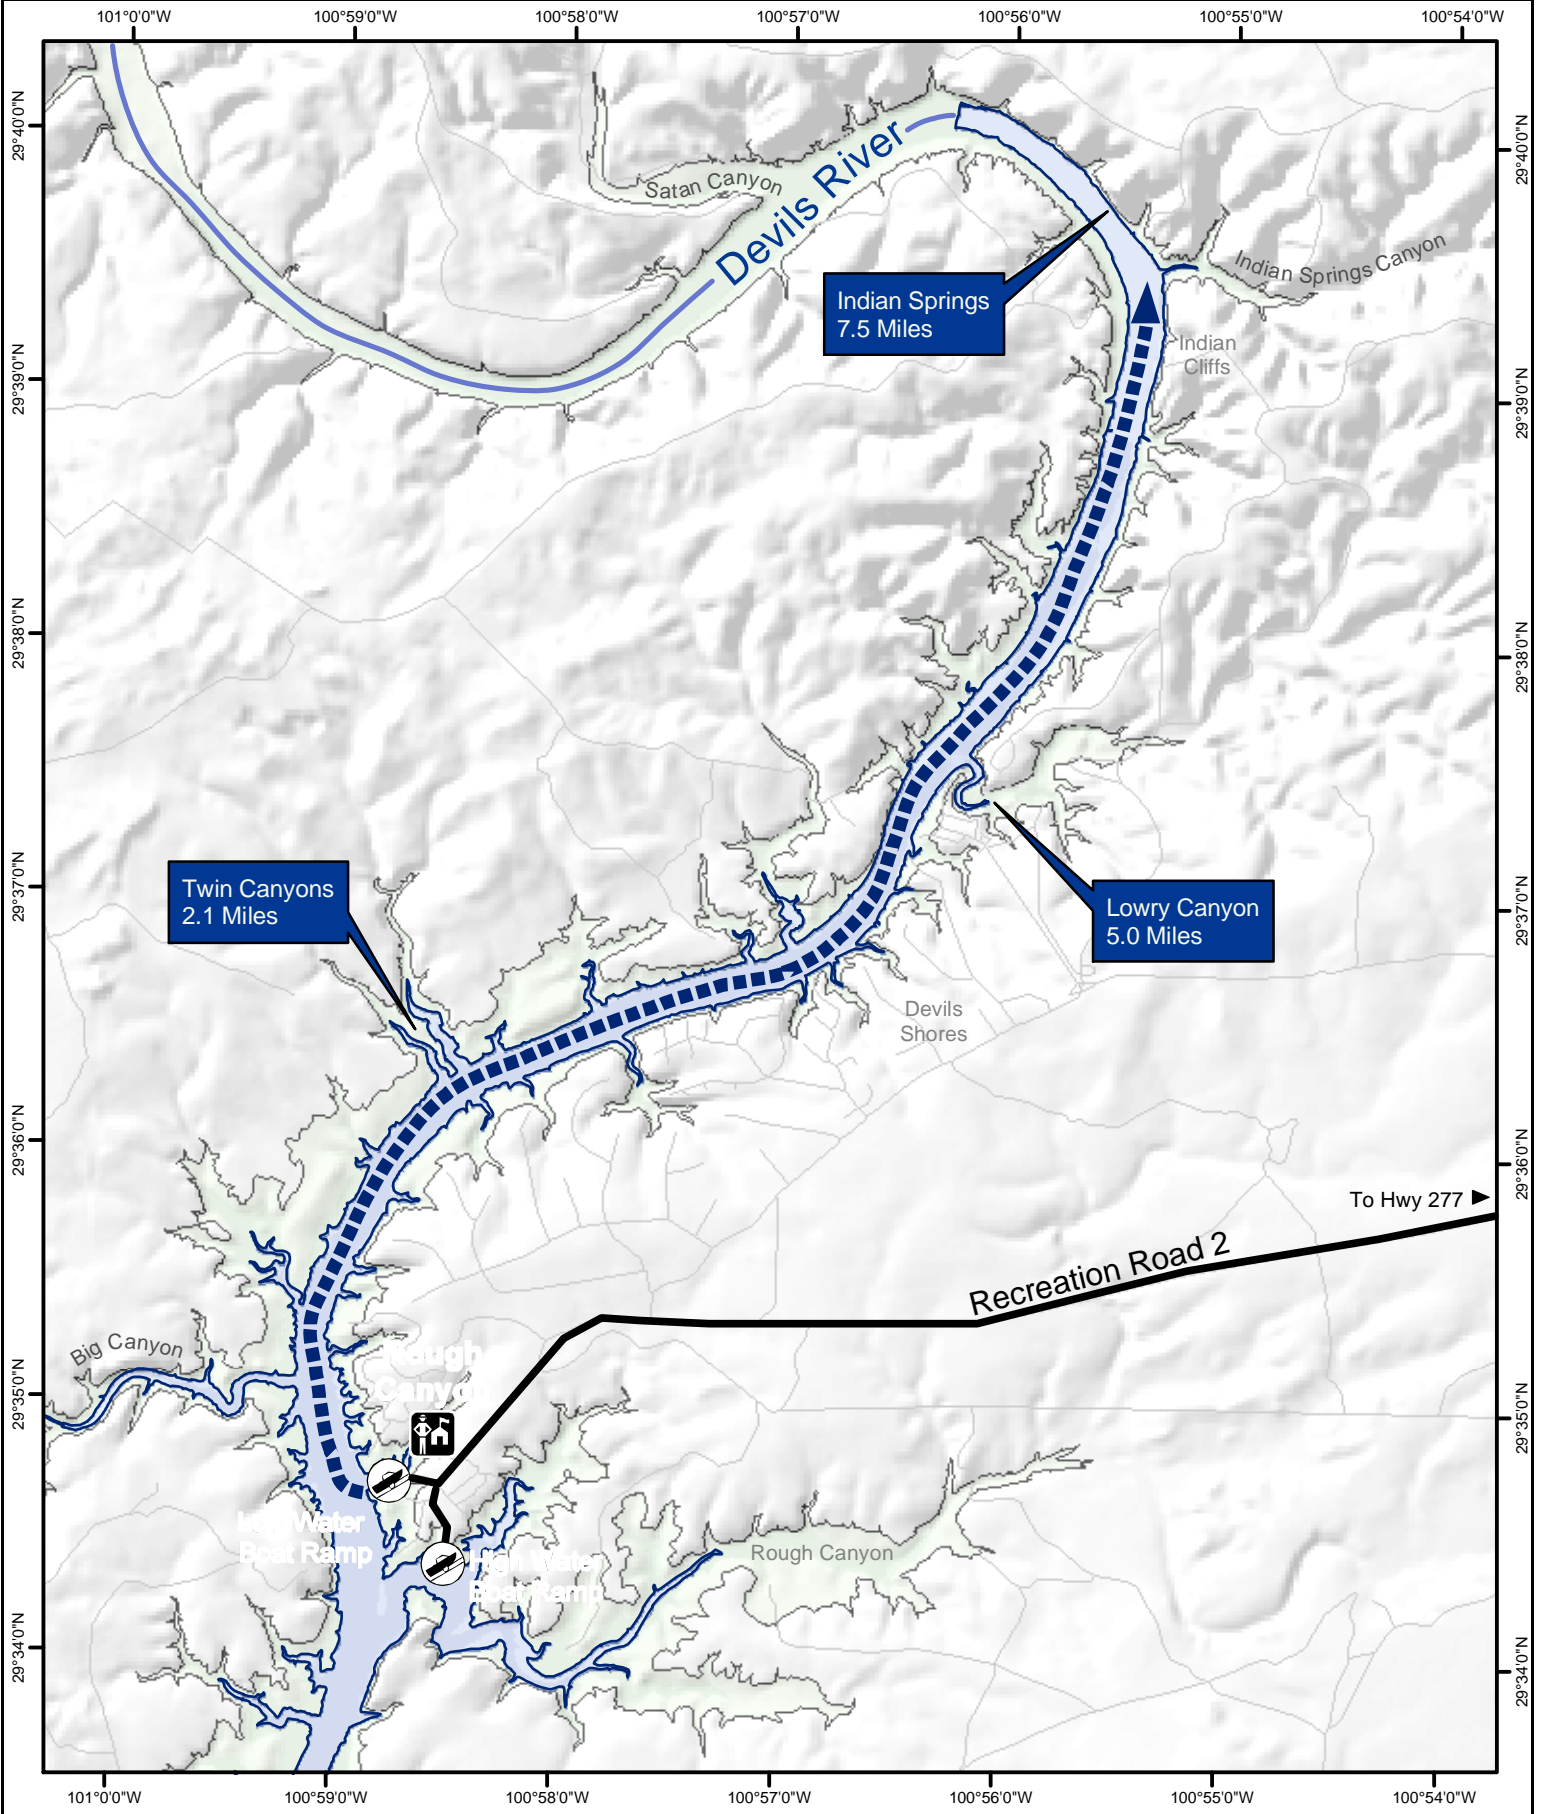

Paddle Trail 4

Amistad National Recreation Area

 Lake Surface Elevation Shown: 1080'