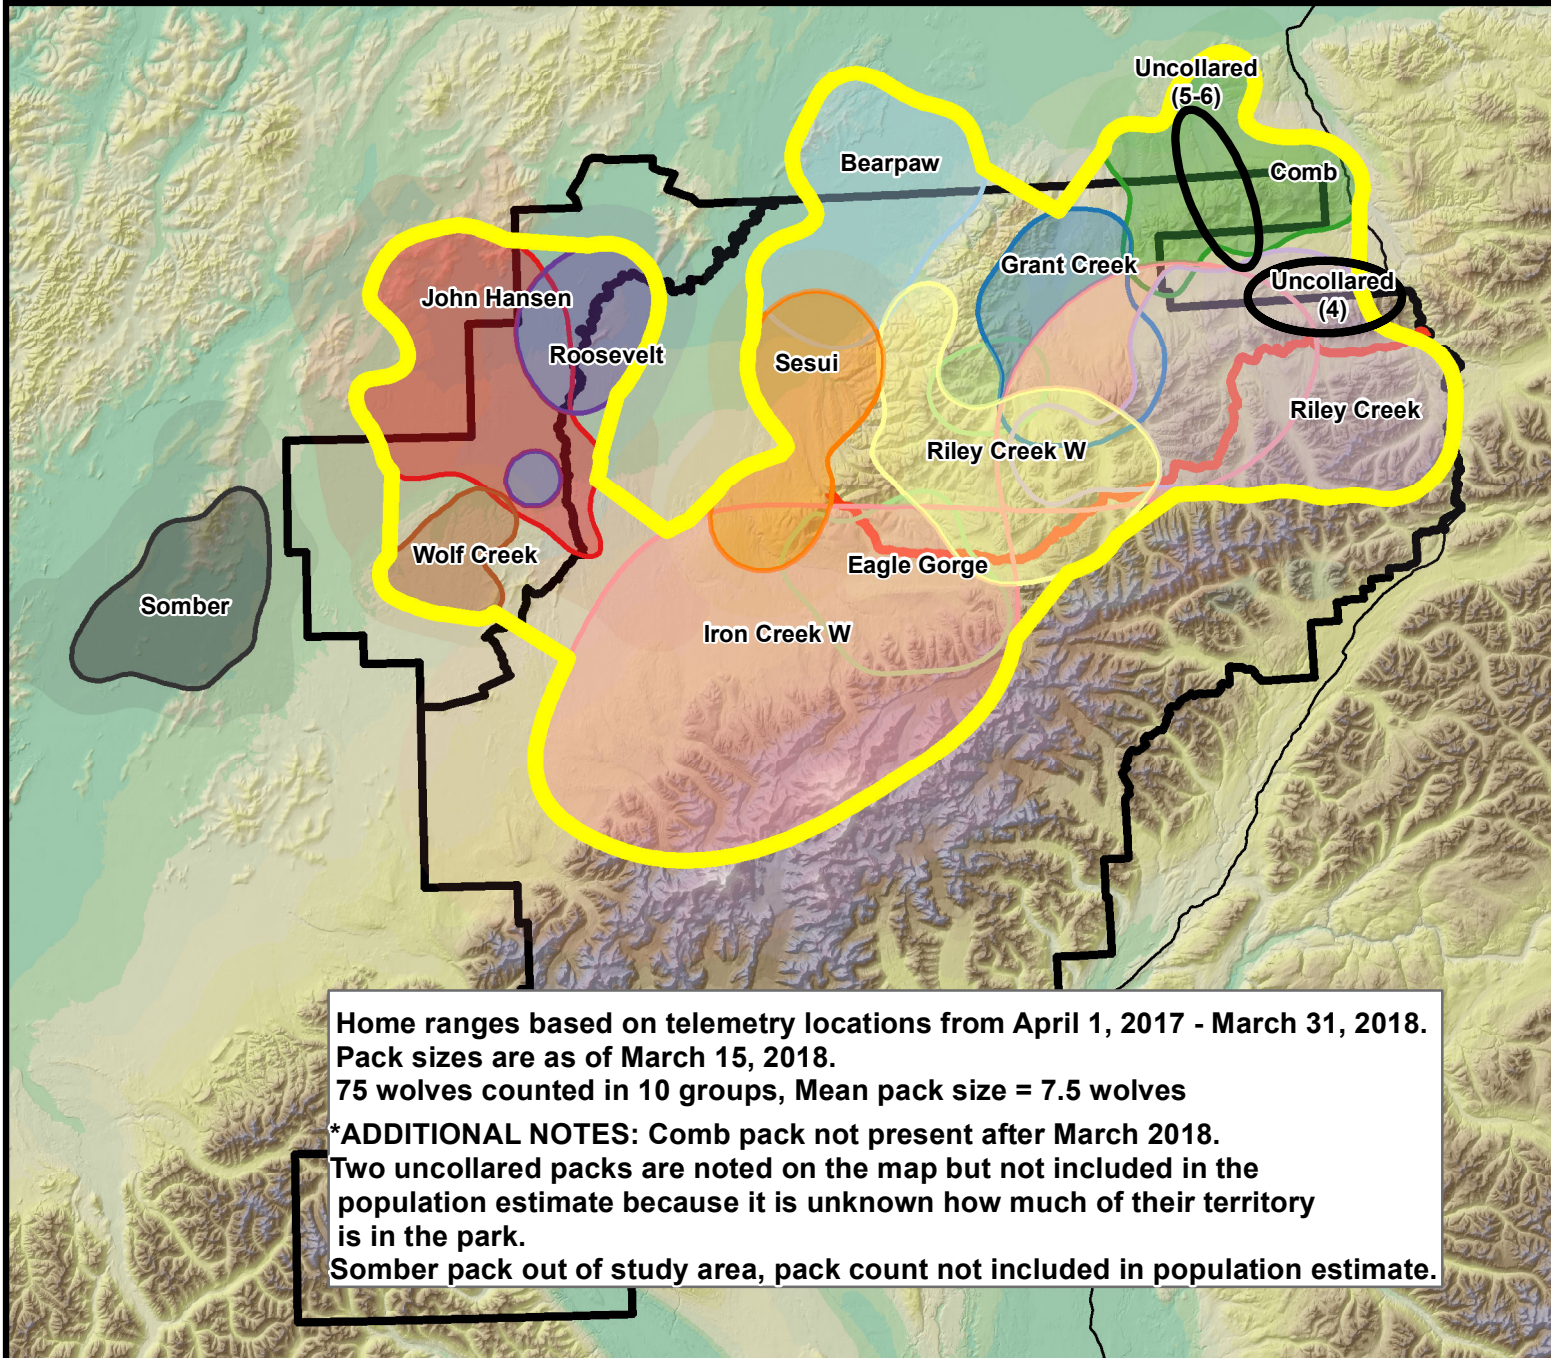

# Spring 2018 Wolf Population Estimate

National Park Service  
U. S. Department of the Interior

Denali National Park and Preserve

**Pack (Pack Size)**

	Bearpaw (17)
	Comb (0)
	Eagle Gorge (7)
	Grant Creek (3)
	Iron Creek West (3)
	John Hansen (15)
	Riley Creek (6)
	Riley Creek West (2)
	Roosevelt (10)
	Sesui (3)
	Somber (unk)
	Wolf Creek (9)

Home ranges based on telemetry locations from April 1, 2017 - March 31, 2018.  
 Pack sizes are as of March 15, 2018.  
 75 wolves counted in 10 groups, Mean pack size = 7.5 wolves  
 \*ADDITIONAL NOTES: Comb pack not present after March 2018.  
 Two uncollared packs are noted on the map but not included in the population estimate because it is unknown how much of their territory is in the park.  
 Somber pack out of study area, pack count not included in population estimate.