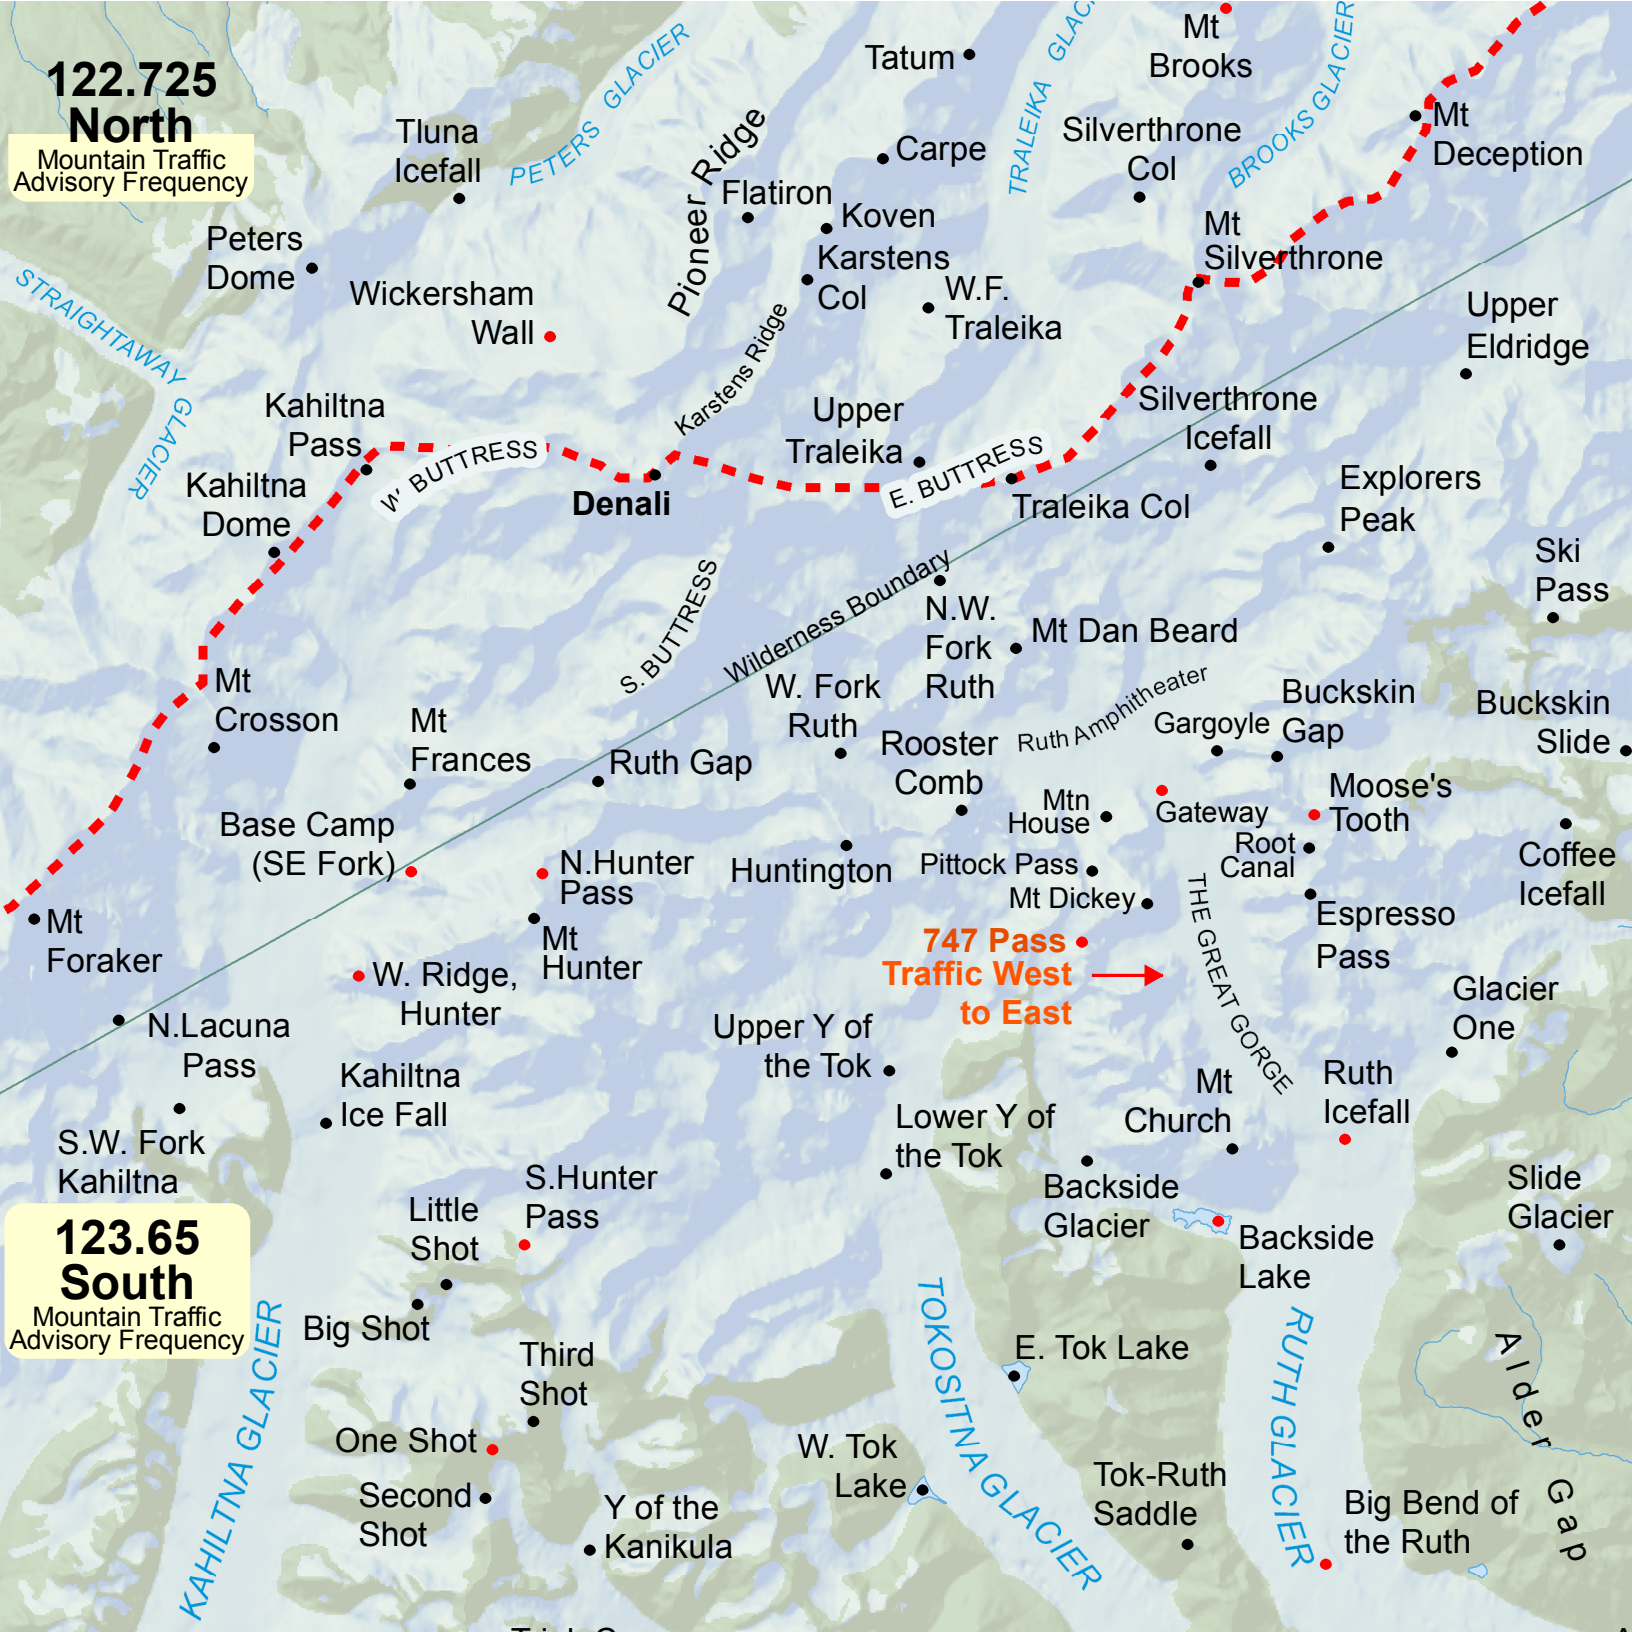

122.725

**North**

Mountain Traffic Advisory Frequency

123.65

**South**

Mountain Traffic Advisory Frequency

**Denali**

**747 Pass**  
Traffic West to East

*KAHILTNA GLACIER*

*TOKOSITNA GLACIER*

*RUTH GLACIER*

*PETERS GLACIER*

*TRALEIKA GLACIER*

*BROOKS GLACIER*

*STRAIGHTAWAY GLACIER*

*Alder Gap*

*THE GREAT GORGE*

*Pioneer Ridge*

*Karstens Ridge*

*Wilderness Boundary*

*W. BUTTRESS*

*E. BUTTRESS*

*S. BUTTRESS*