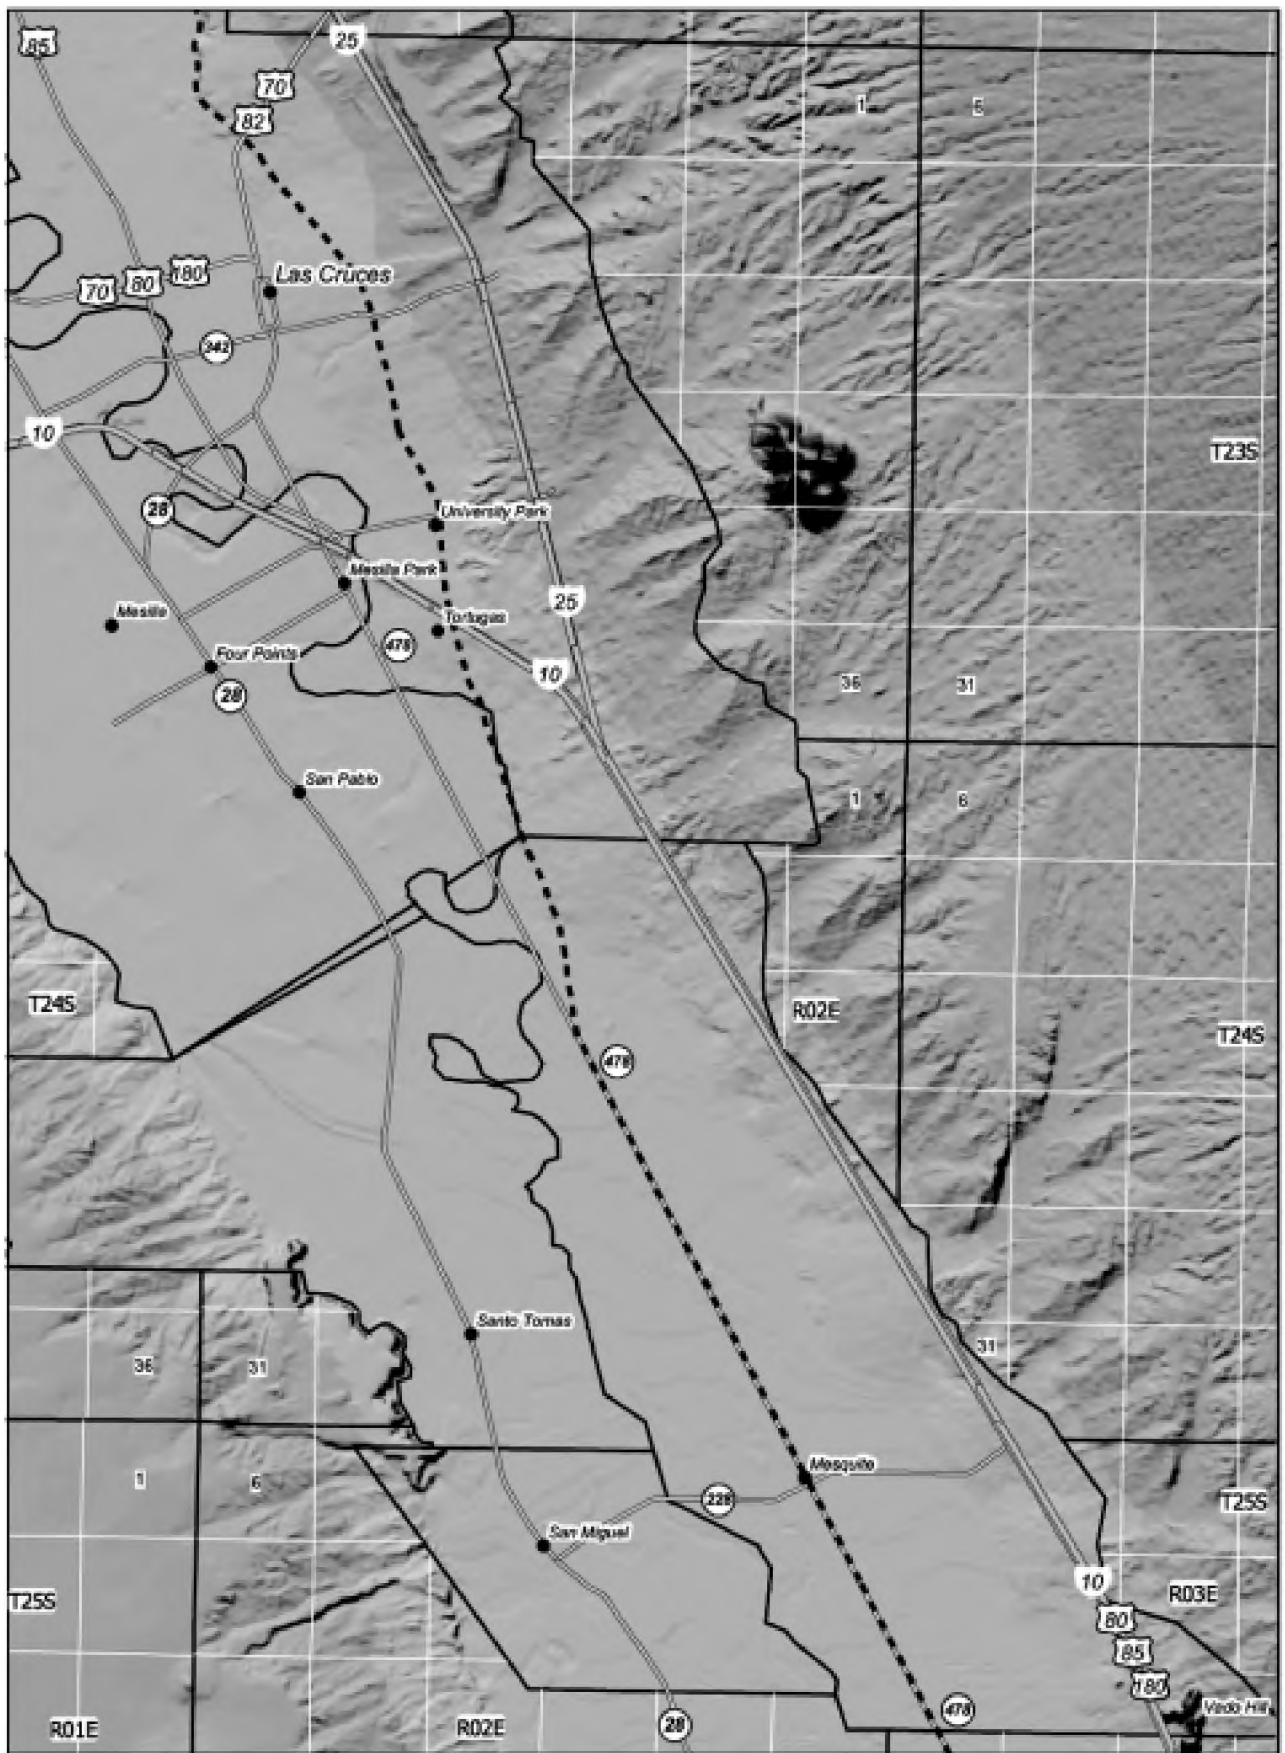

Map 45
El Camino Real de Tierra Adentro NHT

1. **Legend**
2. Define Location
   - Possible Location
   - Speculative Location