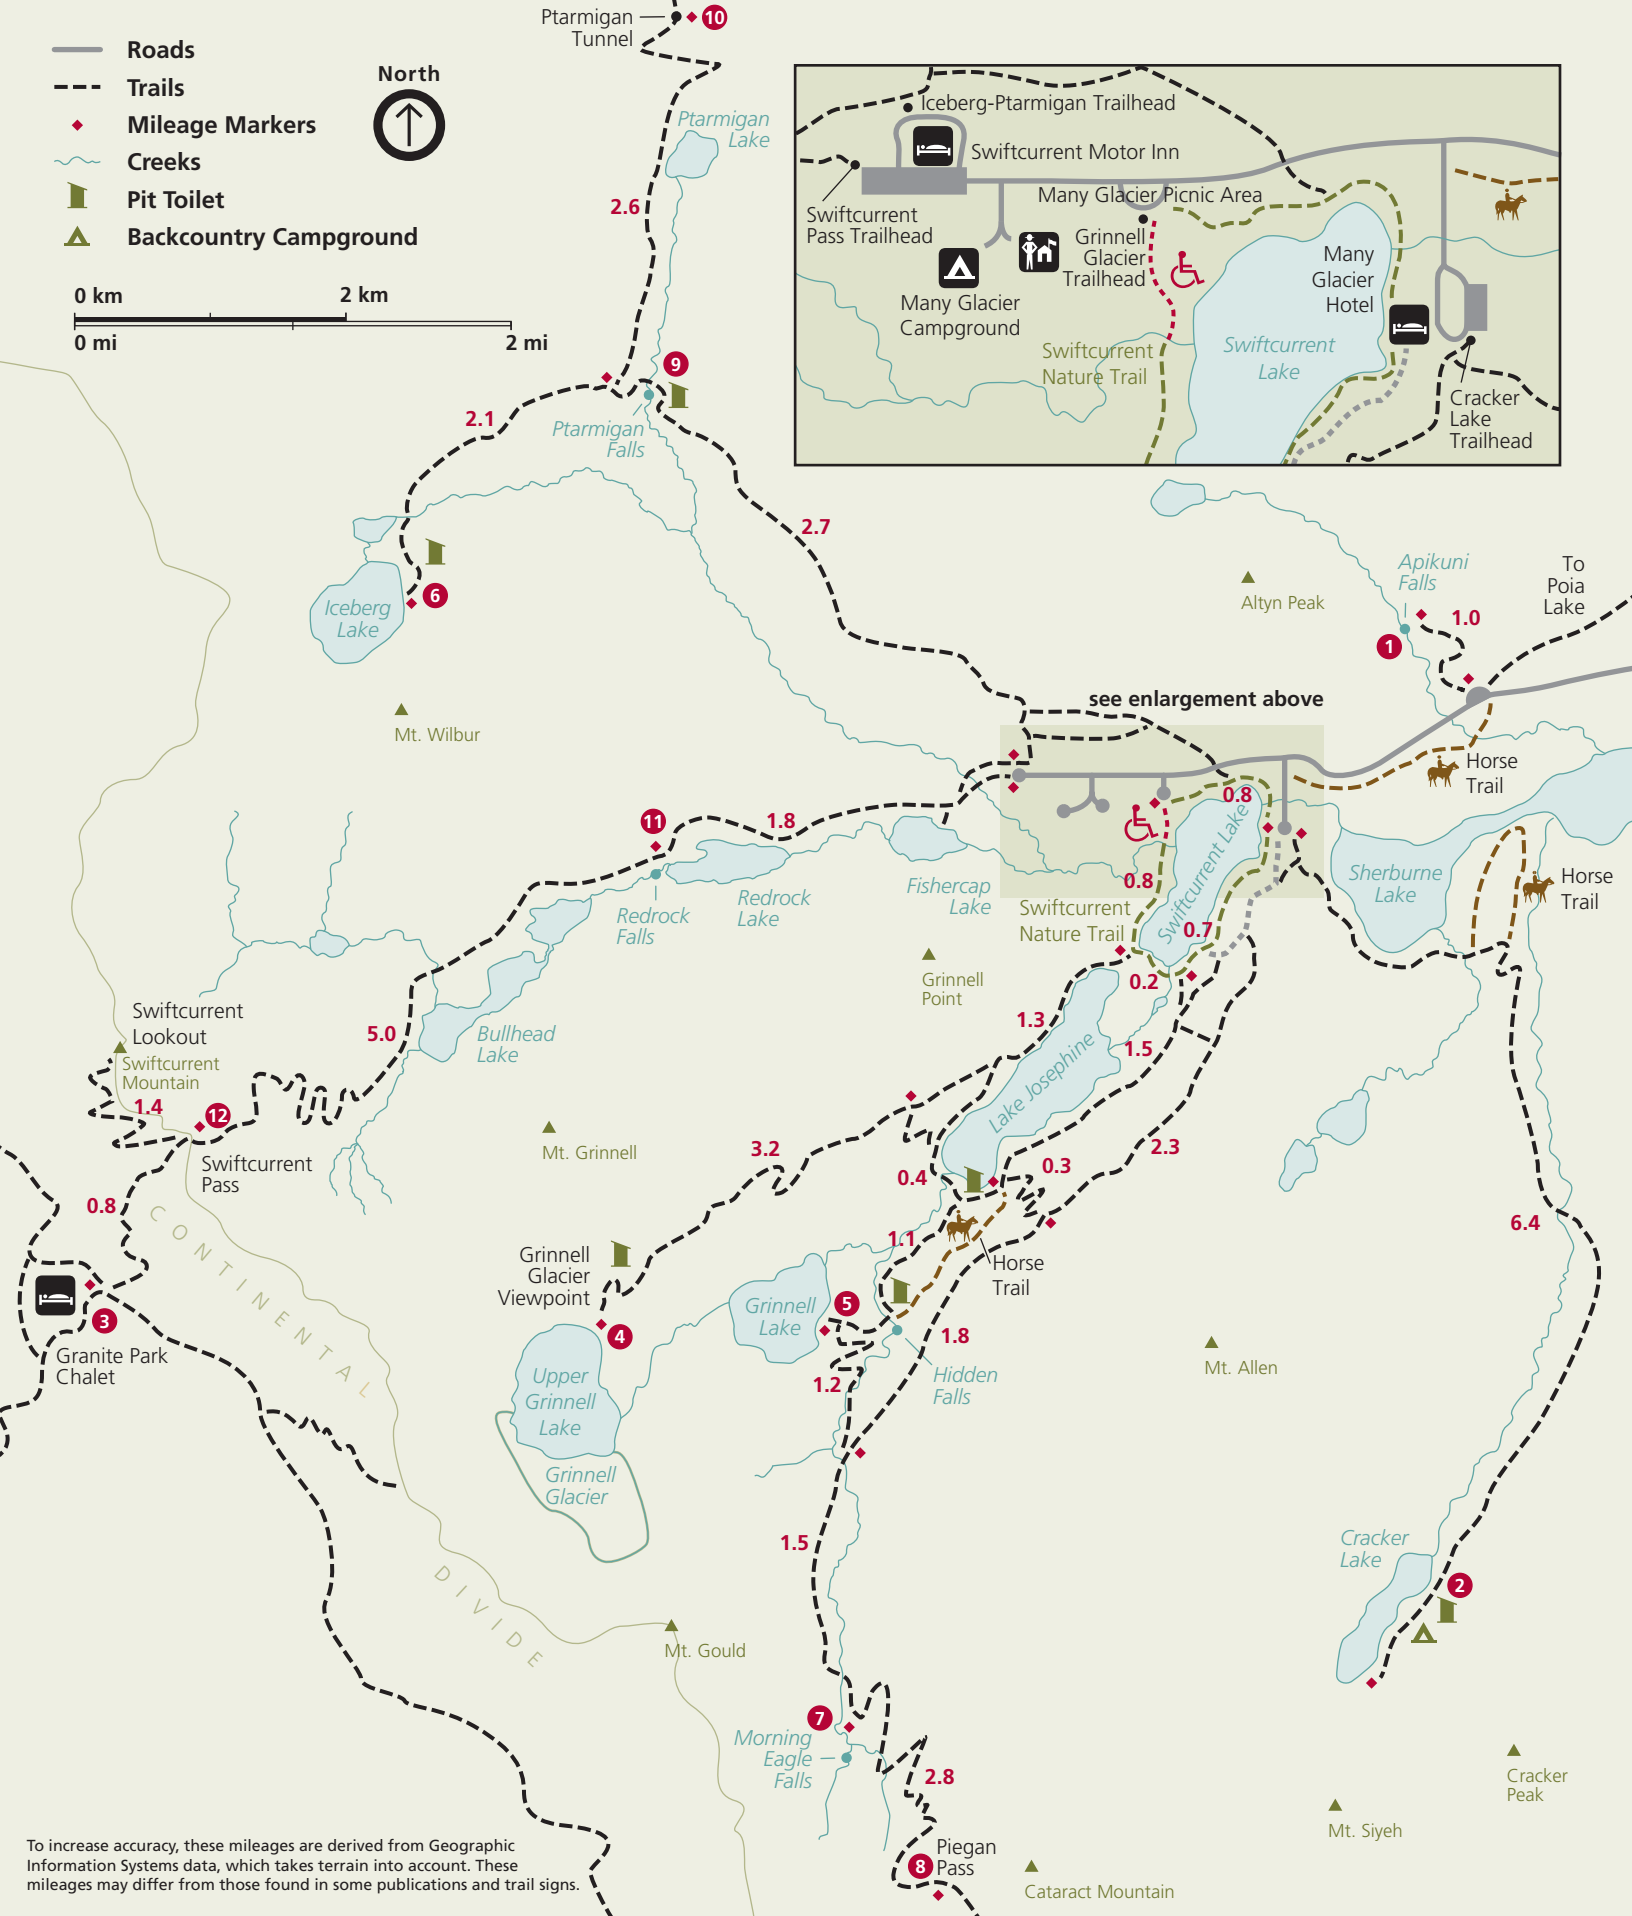

Many Glacier Valley Trails - Destinations and Elevation Change

- 1 Apikuni Falls - gains 640 ft.
- 4 Grinnell Glacier - gains 1600 ft.
- 7 Morning Eagle Falls - gains 540 ft.
- 10 Ptarmigan Tunnel - gains 2300 ft.
- 2 Cracker Lake - gains 1300 ft.
- 5 Grinnell Lake - gains 40 ft.
- 8 Piegan Pass - gains 2540 ft.
- 11 Redrock Falls - gains 200 ft.
- 3 Granite Park Chalet - gains 2228 ft.
- 6 Iceberg Lake - gains 1200 ft.
- 9 Ptarmigan Falls - gains 700 ft.
- 12 Swiftcurrent Pass - gains 2285 ft.

- Roads
- Trails
- Mileage Markers
- Creeks
- Pit Toilet
- Backcountry Campground

To increase accuracy, these mileages are derived from Geographic Information Systems data, which takes terrain into account. These mileages may differ from those found in some publications and trail signs.