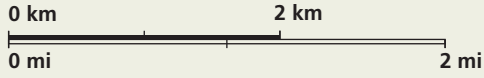

Many Glacier Valley Trails - Destinations and Elevation Change

- 1 Apikuni Falls - gains 640 ft.
- 4 Grinnell Glacier - gains 1600 ft.
- 7 Morning Eagle Falls - gains 540 ft.
- 10 Ptarmigan Tunnel - gains 2300 ft.
- 2 Cracker Lake - gains 1300 ft.
- 5 Grinnell Lake - gains 40 ft.
- 8 Piegan Pass - gains 2540 ft.
- 11 Redrock Falls - gains 200 ft.
- 3 Granite Park Chalet - gains 2228 ft.
- 6 Iceberg Lake - gains 1200 ft.
- 9 Ptarmigan Falls - gains 700 ft.
- 12 Swiftcurrent Pass - gains 2285 ft.

- Roads
- Trails
- Mileage Markers
- Creeks
- Pit Toilet
- Backcountry Campground

To increase accuracy, these mileages are derived from Geographic Information Systems data, which takes terrain into account. These mileages may differ from those found in some publications and trail signs.