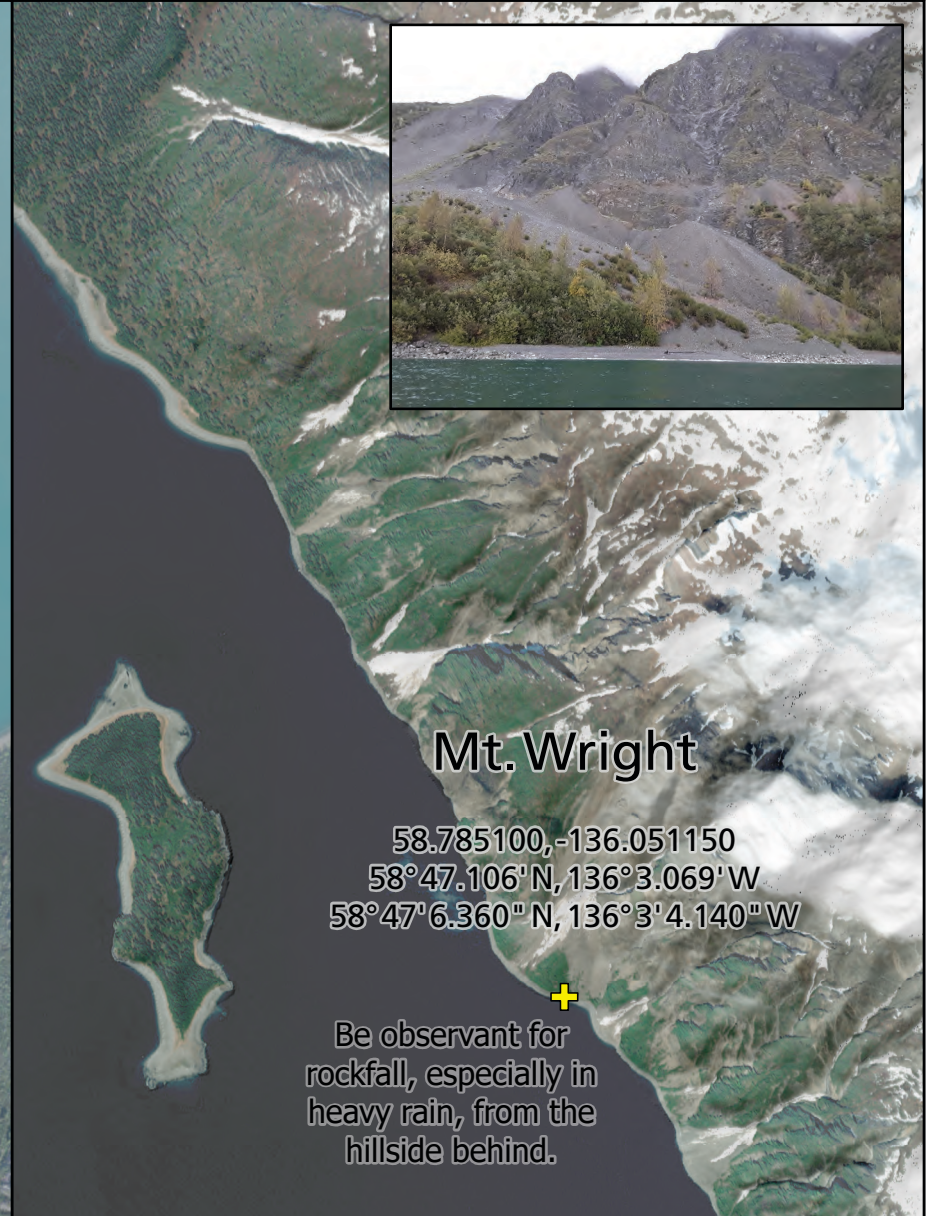

Camper Drop-off and Pick-up Locations

May 23- July 15, 2025

Glacier Bay National Park & Preserve
National Park Service
U.S. Department of the Interior

Locations subject to change due to wildlife activity or otherwise. Please contact the Visitor Information Station for current information in Glacier Bay. 907-697-2627