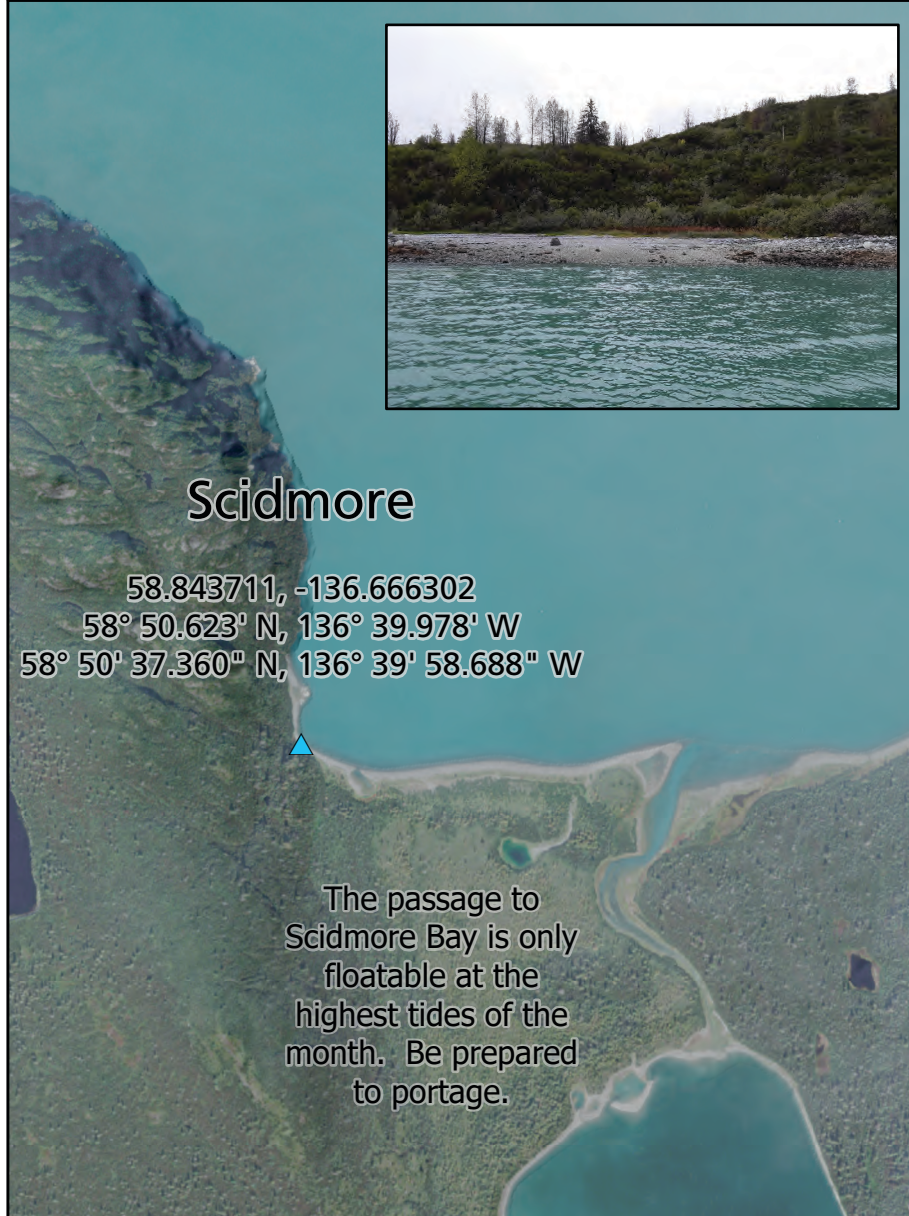

Camper Drop-off and Pick-up Locations

May 23- July 15, 2025

Glacier Bay National Park & Preserve
National Park Service
U.S. Department of the Interior

Locations subject to change due to wildlife activity or otherwise. Please contact the Visitor Information Station for current information in Glacier Bay. 907-697-2627