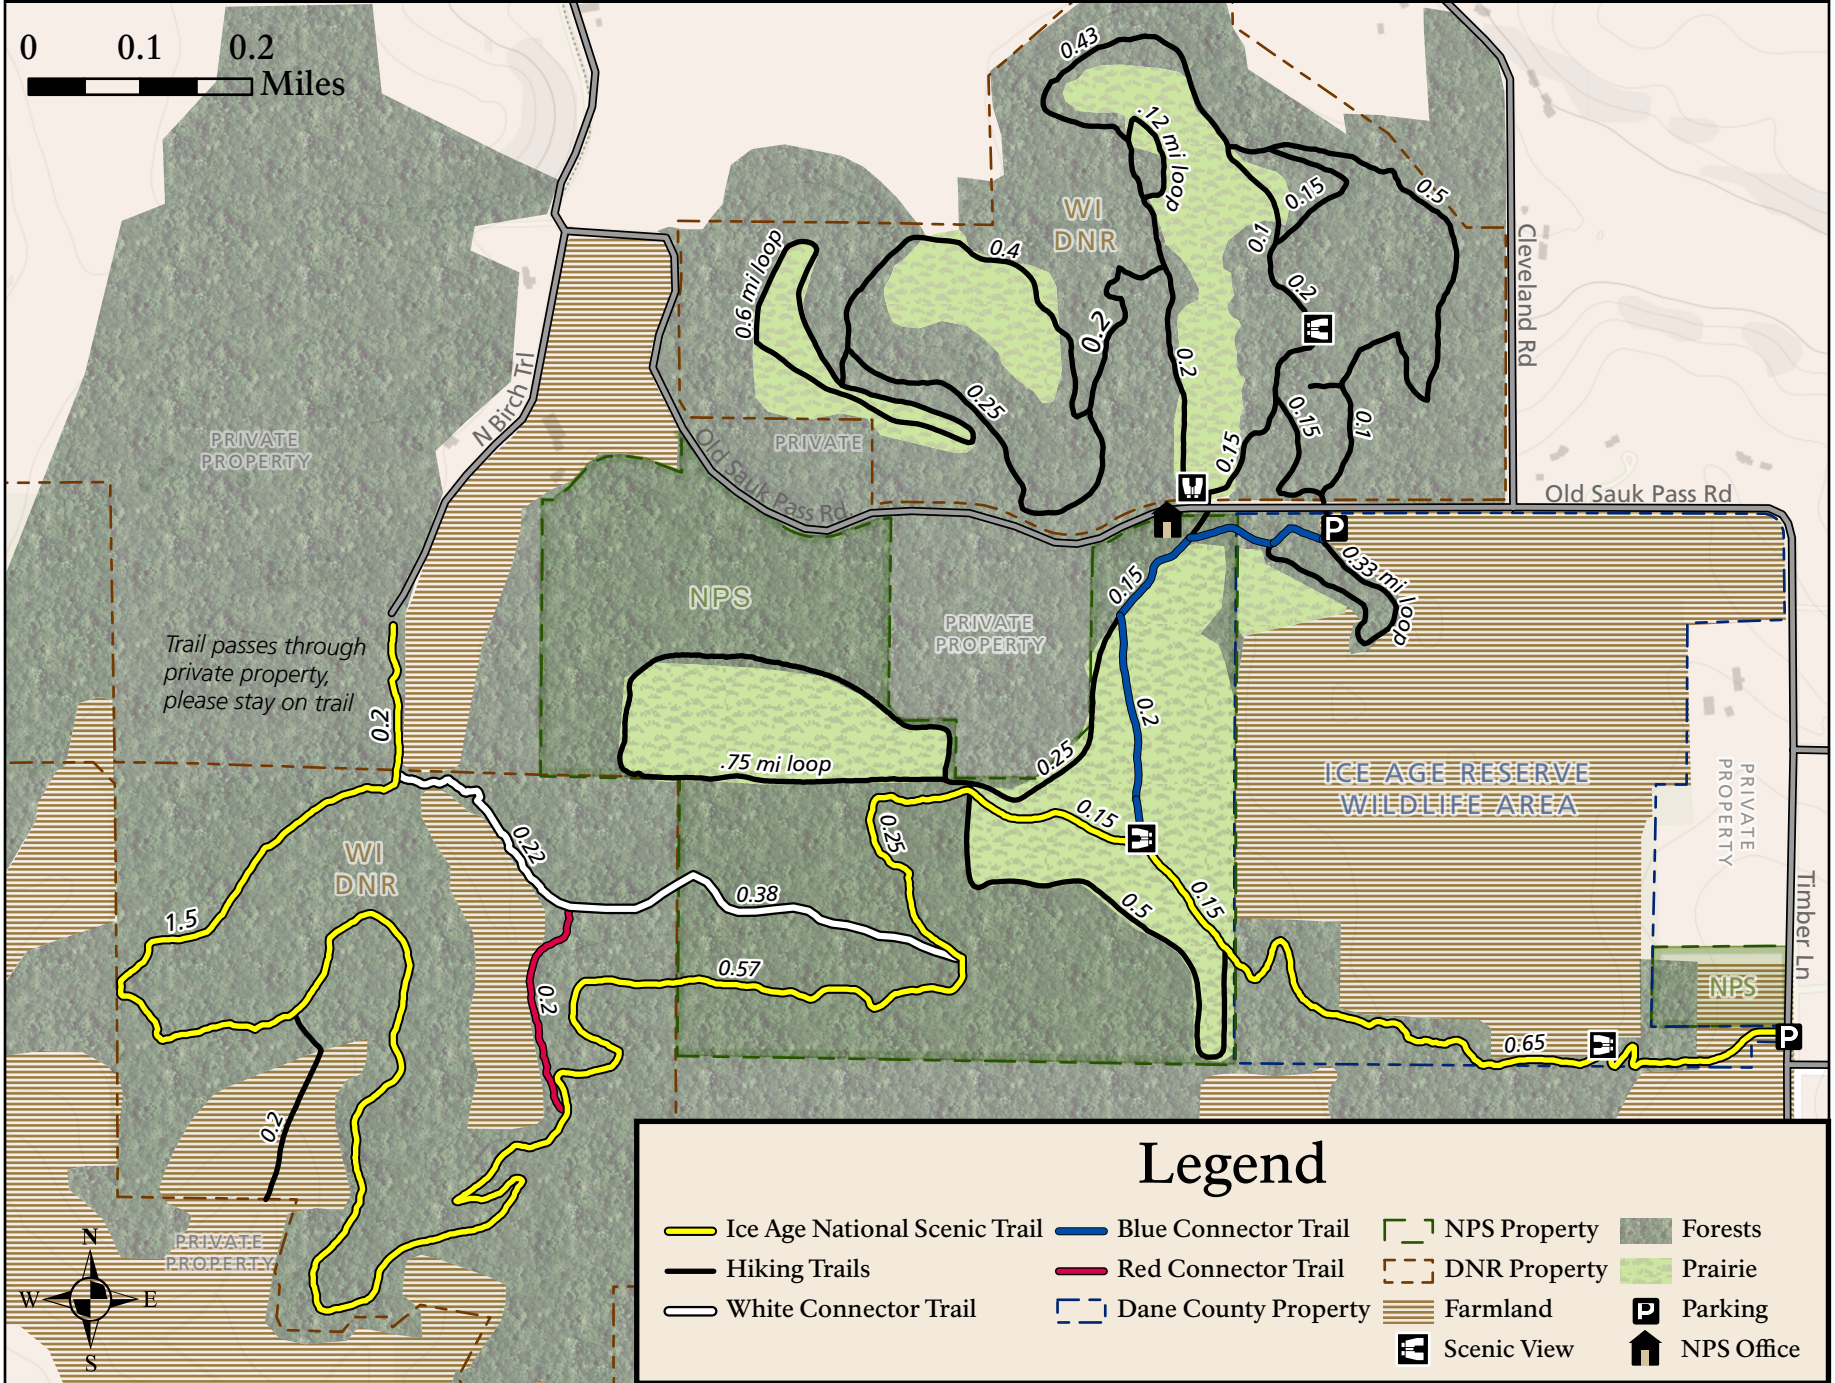

Ice Age National Scenic Trail

Glacial Passage Area Hiking Trails

0 0.1 0.2 Miles

Legend

- | | | | |
|-------------------------------|----------------------|--------------|---------|
| Ice Age National Scenic Trail | Blue Connector Trail | NPS Property | Forests |
| Hiking Trails | Red Connector Trail | DNR Property | Prairie |
| White Connector Trail | Dane County Property | Farmland | Parking |
| | Scenic View | NPS Office | |