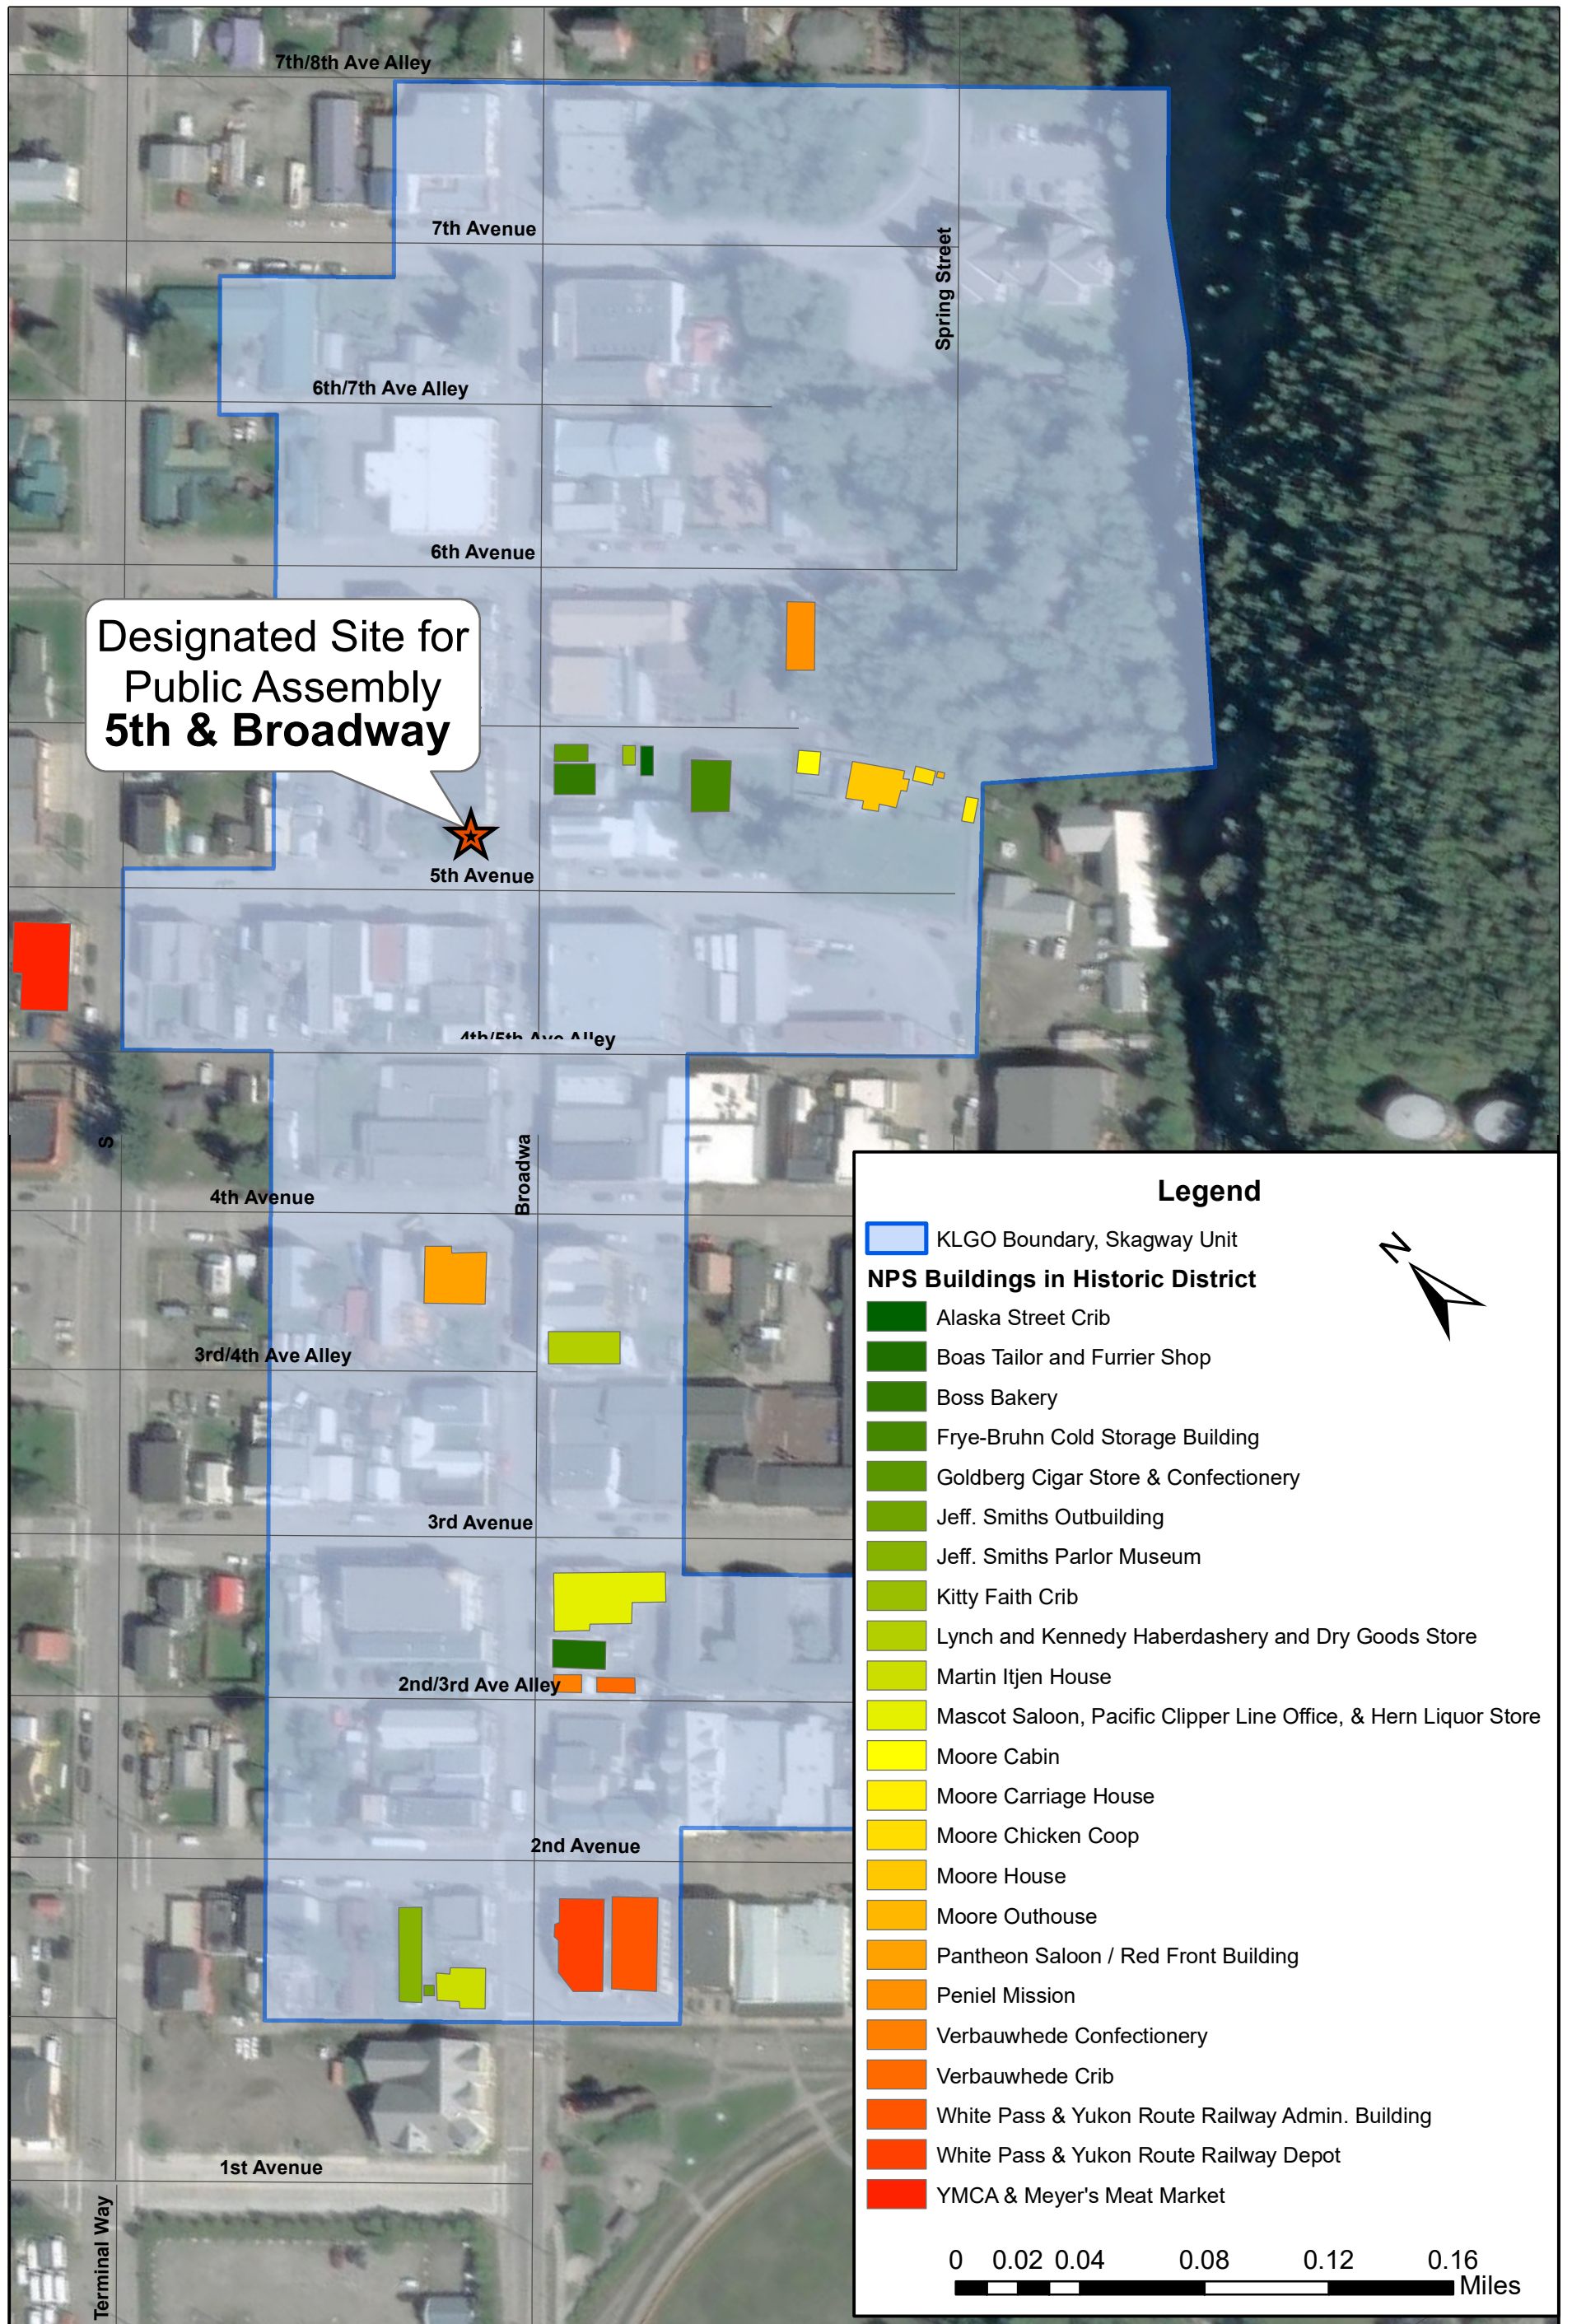

**Appendix 1.a
Klondike Gold Rush National Historical Park**

Skagway Unit Area Designations for Demonstrations and Distribution of Printed Matter

Alaska Region
National Park Service
U.S. Department of the Interior

Designated Site for
Public Assembly
5th & Broadway

Legend

- KLG Boundary, Skagway Unit
- NPS Buildings in Historic District**
- Alaska Street Crib
- Boas Tailor and Furrier Shop
- Boss Bakery
- Frye-Bruhn Cold Storage Building
- Goldberg Cigar Store & Confectionery
- Jeff. Smiths Outbuilding
- Jeff. Smiths Parlor Museum
- Kitty Faith Crib
- Lynch and Kennedy Haberdashery and Dry Goods Store
- Martin Itjen House
- Mascot Saloon, Pacific Clipper Line Office, & Hern Liquor Store
- Moore Cabin
- Moore Carriage House
- Moore Chicken Coop
- Moore House
- Moore Outhouse
- Pantheon Saloon / Red Front Building
- Peniel Mission
- Verbauwhede Confectionery
- Verbauwhede Crib
- White Pass & Yukon Route Railway Admin. Building
- White Pass & Yukon Route Railway Depot
- YMCA & Meyer's Meat Market

0 0.02 0.04 0.08 0.12 0.16 Miles