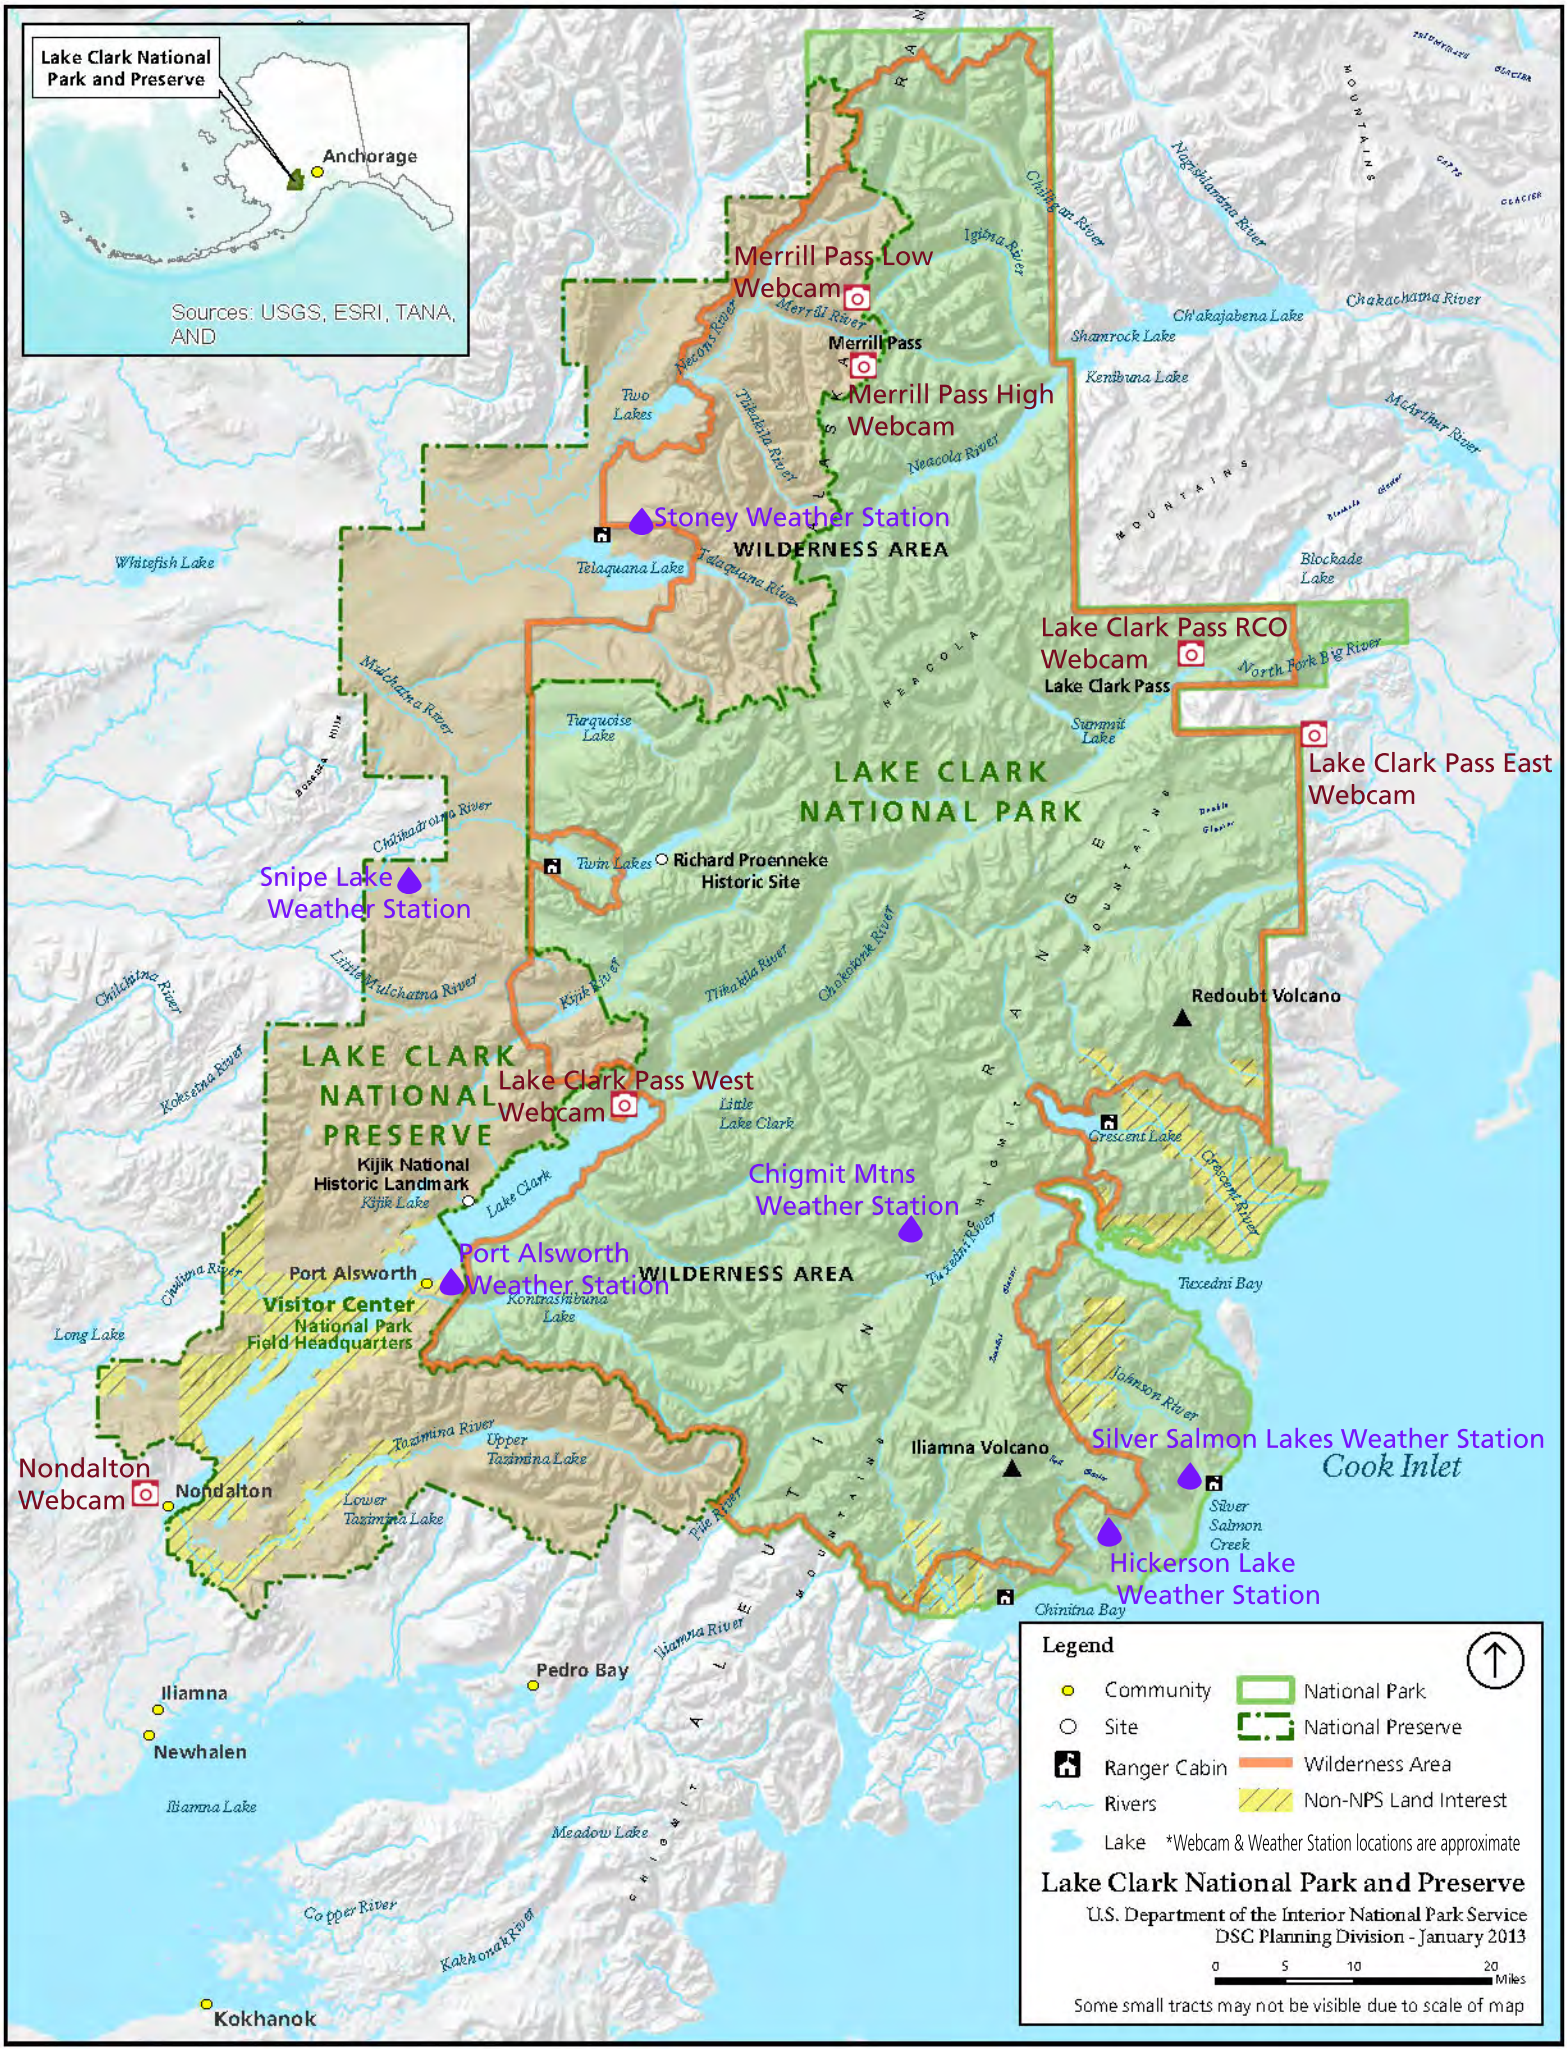

Lake Clark National Park and Preserve

Sources: USGS, ESRI, TANA, AND

Legend

Community	National Park	
Site	National Preserve	
Ranger Cabin	Wilderness Area	
Rivers	Non-NPS Land Interest	
Lake	*Webcam & Weather Station locations are approximate	

Lake Clark National Park and Preserve
 U.S. Department of the Interior National Park Service
 DSC Planning Division - January 2013

0 5 10 20 Miles

Some small tracts may not be visible due to scale of map