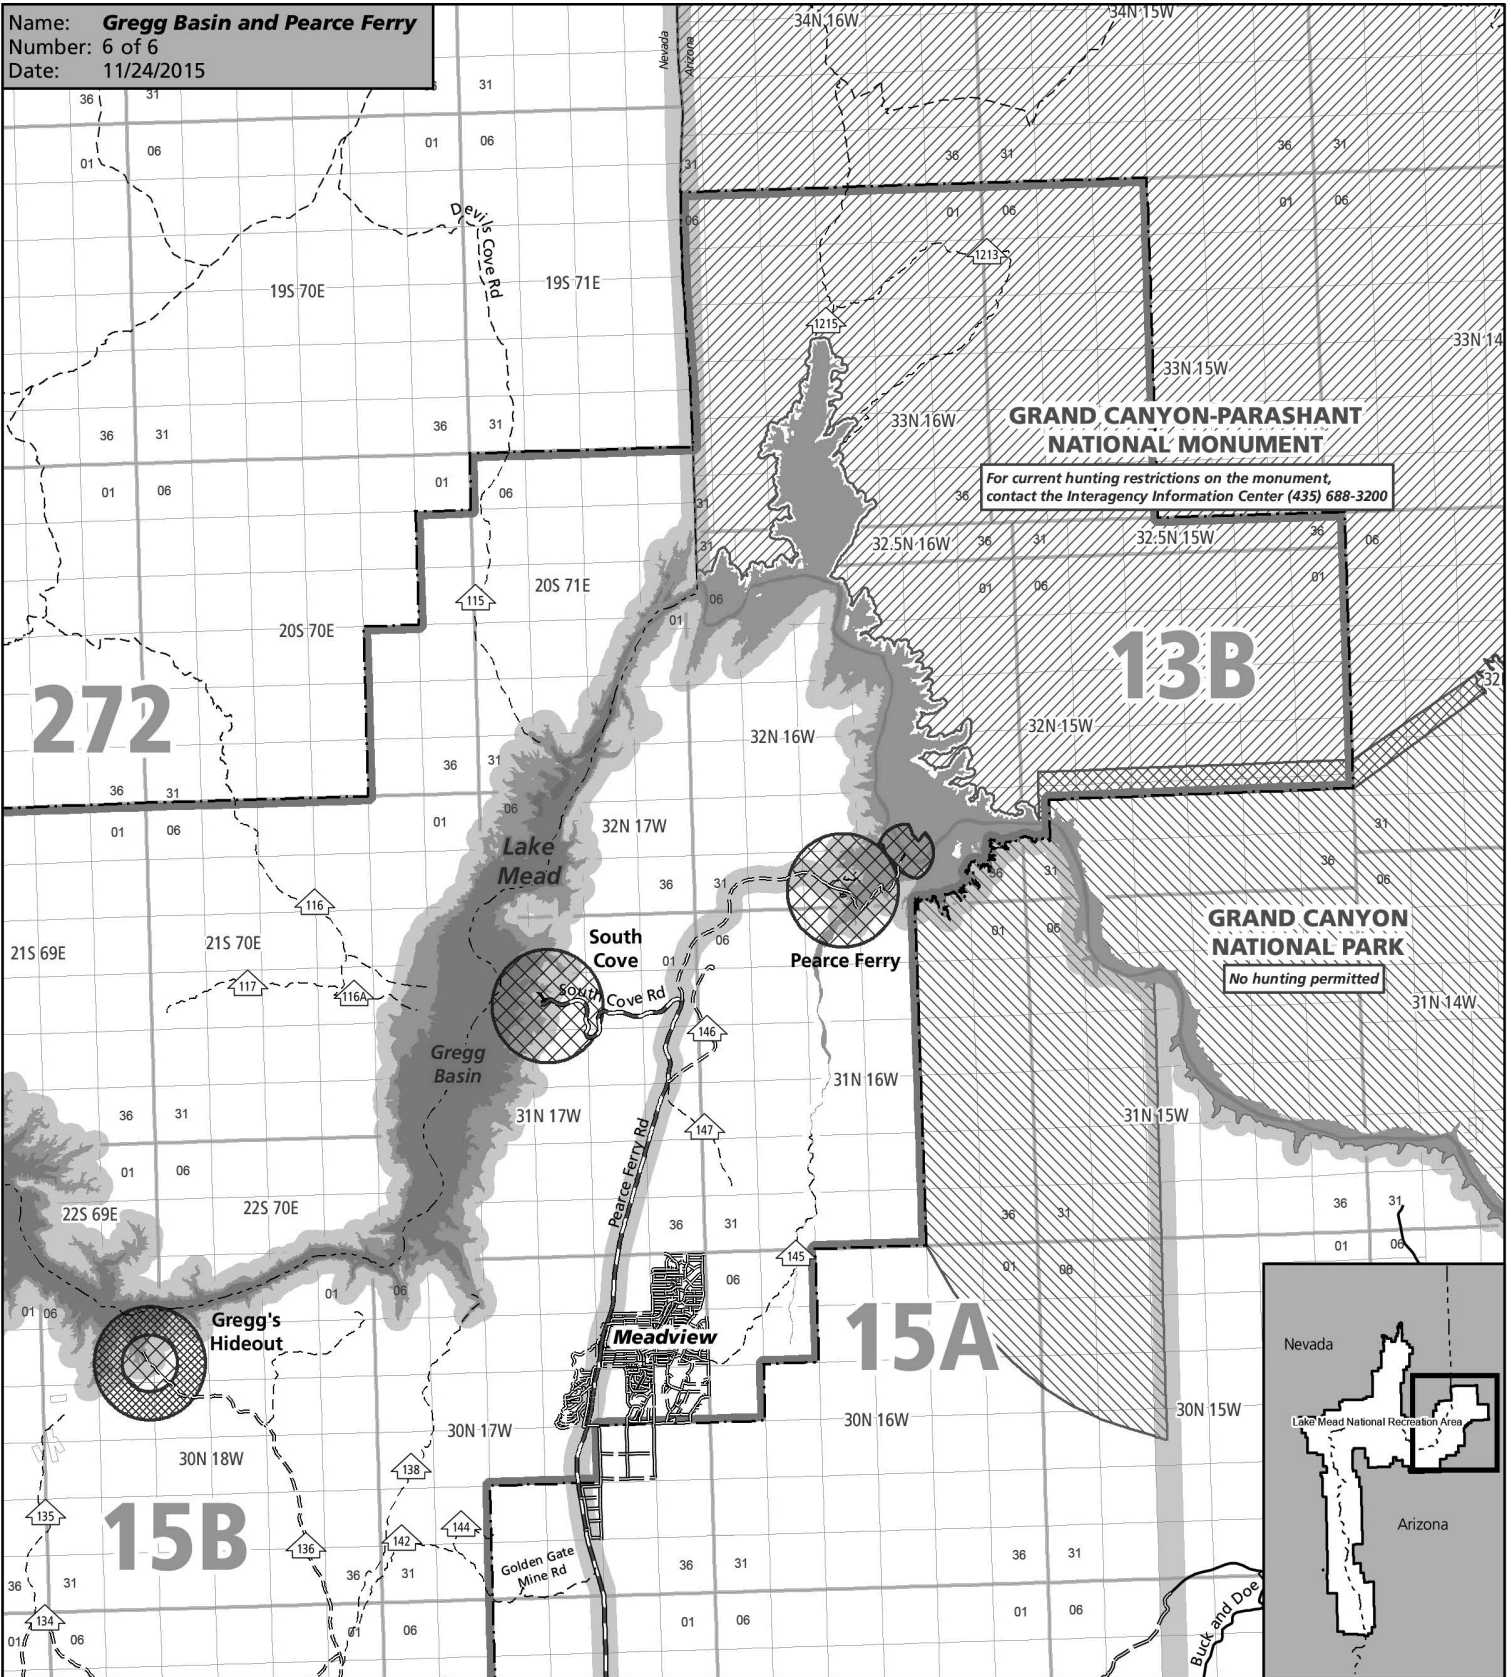

# Lake Mead National Recreation Area No Hunting/No Shooting Zones

National Park Service  
U.S. Department of Interior

Name: **Gregg Basin and Pearce Ferry**  
Number: 6 of 6  
Date: 11/24/2015

### Hunting Rules, Lake Mead NRA

1. Loaded weapons may be carried only in hunting zones when actually hunting.
2. Loaded weapons are defined as: ANY round in the weapon including the magazine.
3. Target shooting or the discharge of a weapon except to hunt is not permitted.
4. Motorized vehicles may operate on designated public roadways only and must be licensed and equipped to legally operate on state highways.

Hunting Unit

- Secondary highway
- Major road
- Maintained unpaved road
- 4WD road

### No Hunting/No Shooting Zone

- No Hunting, Shooting, or Trapping except bighorn sheep hunting during season
- No Hunting, Shooting, or Trapping (1 mile radius around most areas)
- Lake Mead NRA Boundary