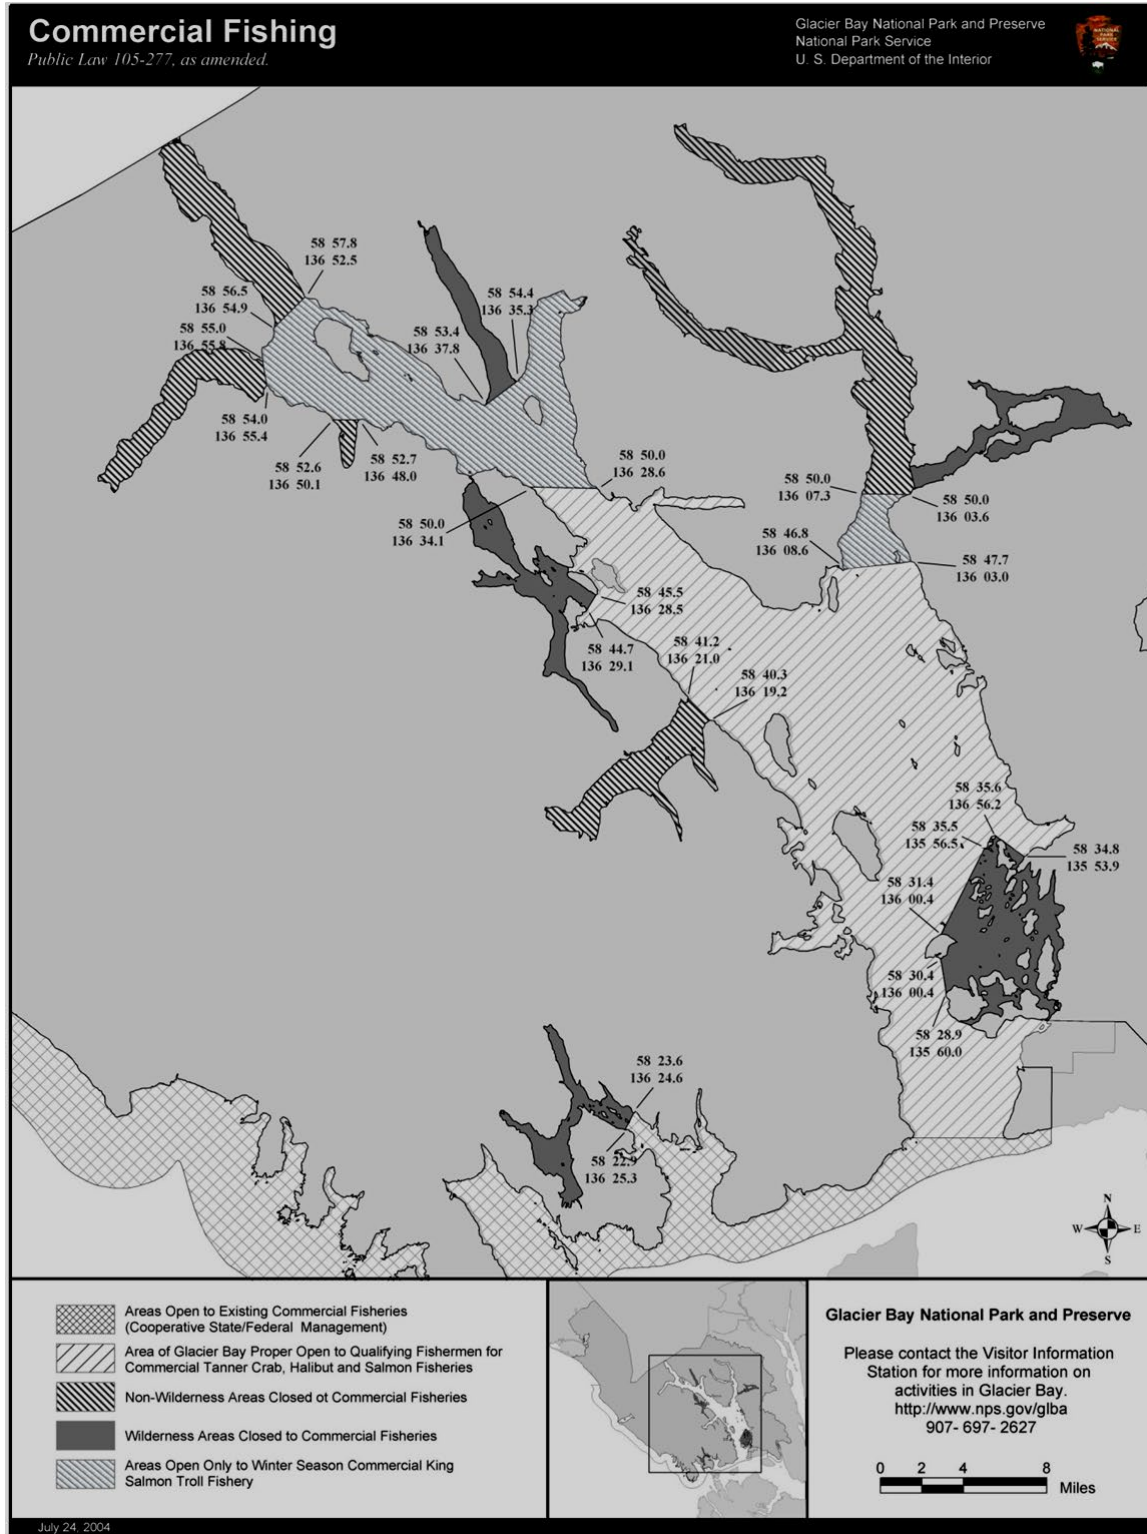

Maps and Charts of Glacier Bay Marine Waters Closed to Commercial Fishing, 13.1146