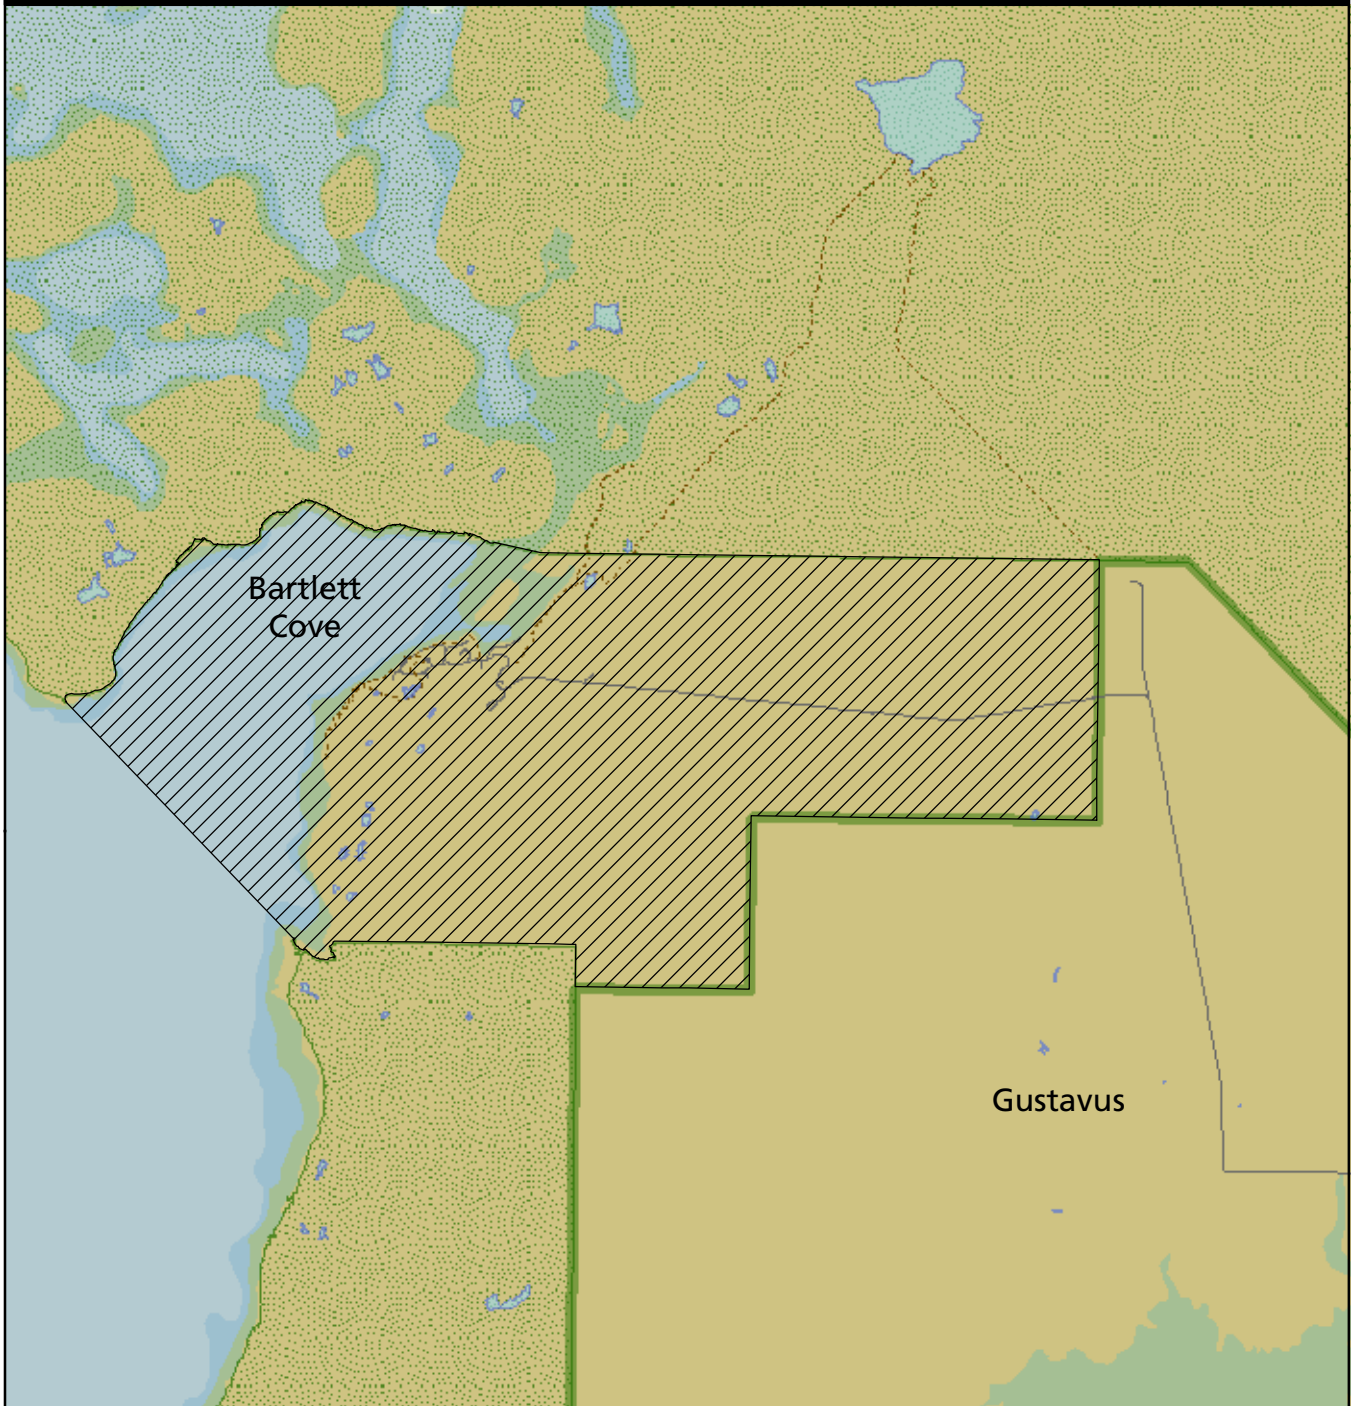

GLACIER BAY NATIONAL PARK AND PRESERVE COMPENDIUM MAPS

Contents

Bartlett Cove Developed Area - Frontcountry

Bartlett Cove Public Use and Fuel Docks

Areas Open to ORVs

Maps and Charts of Glacier Bay Marine Waters Closed to Commercial Fishing

Alsek River Management Plan Project Area

Bartlett Cove Developed Area

Glacier Bay National Park & Preserve
National Park Service
U.S. Department of the Interior

 Bartlett Cove Developed Area - Frontcountry

 Trails

 Roads

 Glacier Bay National Park & Preserve

 Designated Wilderness

The Frontcountry Plan (2019) updated the Bartlett Cove Developed Area/Frontcountry to include all non-wilderness land near Bartlett Cove and the waters of Bartlett Cove.

Legend

River Take-Out Campground and Airstrip

Project Area

Park Boundary

Preserve Boundary