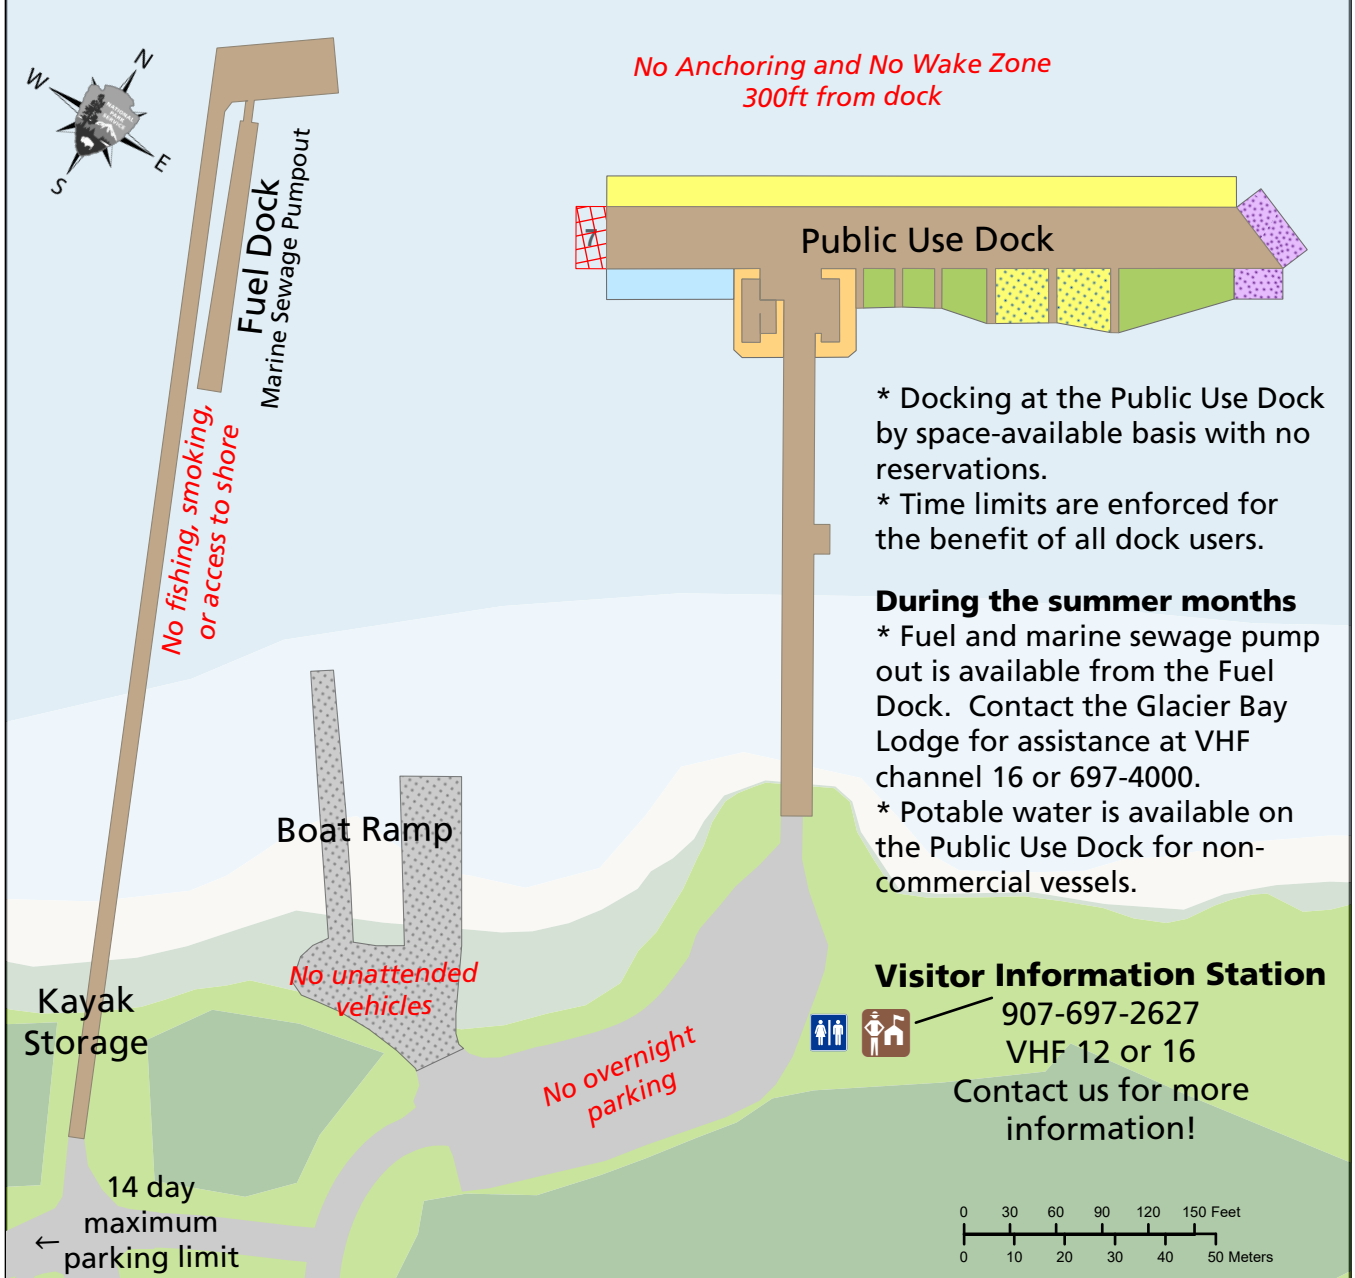

 Trails

 Roads

 Glacier Bay National Park & Preserve

 Designated Wilderness

The Frontcountry Plan (2019) updated the Bartlett Cove Developed Area/Frontcountry to include all non-wilderness land near Bartlett Cove and the waters of Bartlett Cove.

Bartlett Cove Public Use and Fuel Docks

Glacier Bay Compendium

Glacier Bay National Park & Preserve
National Park Service
U.S. Department of the Interior

Area	Use	May 1-Sep 15	Sep 16-Apr 30
1	Public	3 hr limit	10 day limit
2	Floatplanes	3 hr limit	
3	NPS	National Park Service vessels only	
4	Public (smaller)	3 hr limit	10 day limit
5	Dinghies	less than 10' vessels, no kayaks unattended anywhere on dock	
6	Lodge Tour Boat	Lodge Tour Boat only	Public - 10 day limit
7	Load/Unload	20 min load/unload only	

Legend

River Take-Out Campground and Airstrip

Project Area

Park Boundary

Preserve Boundary