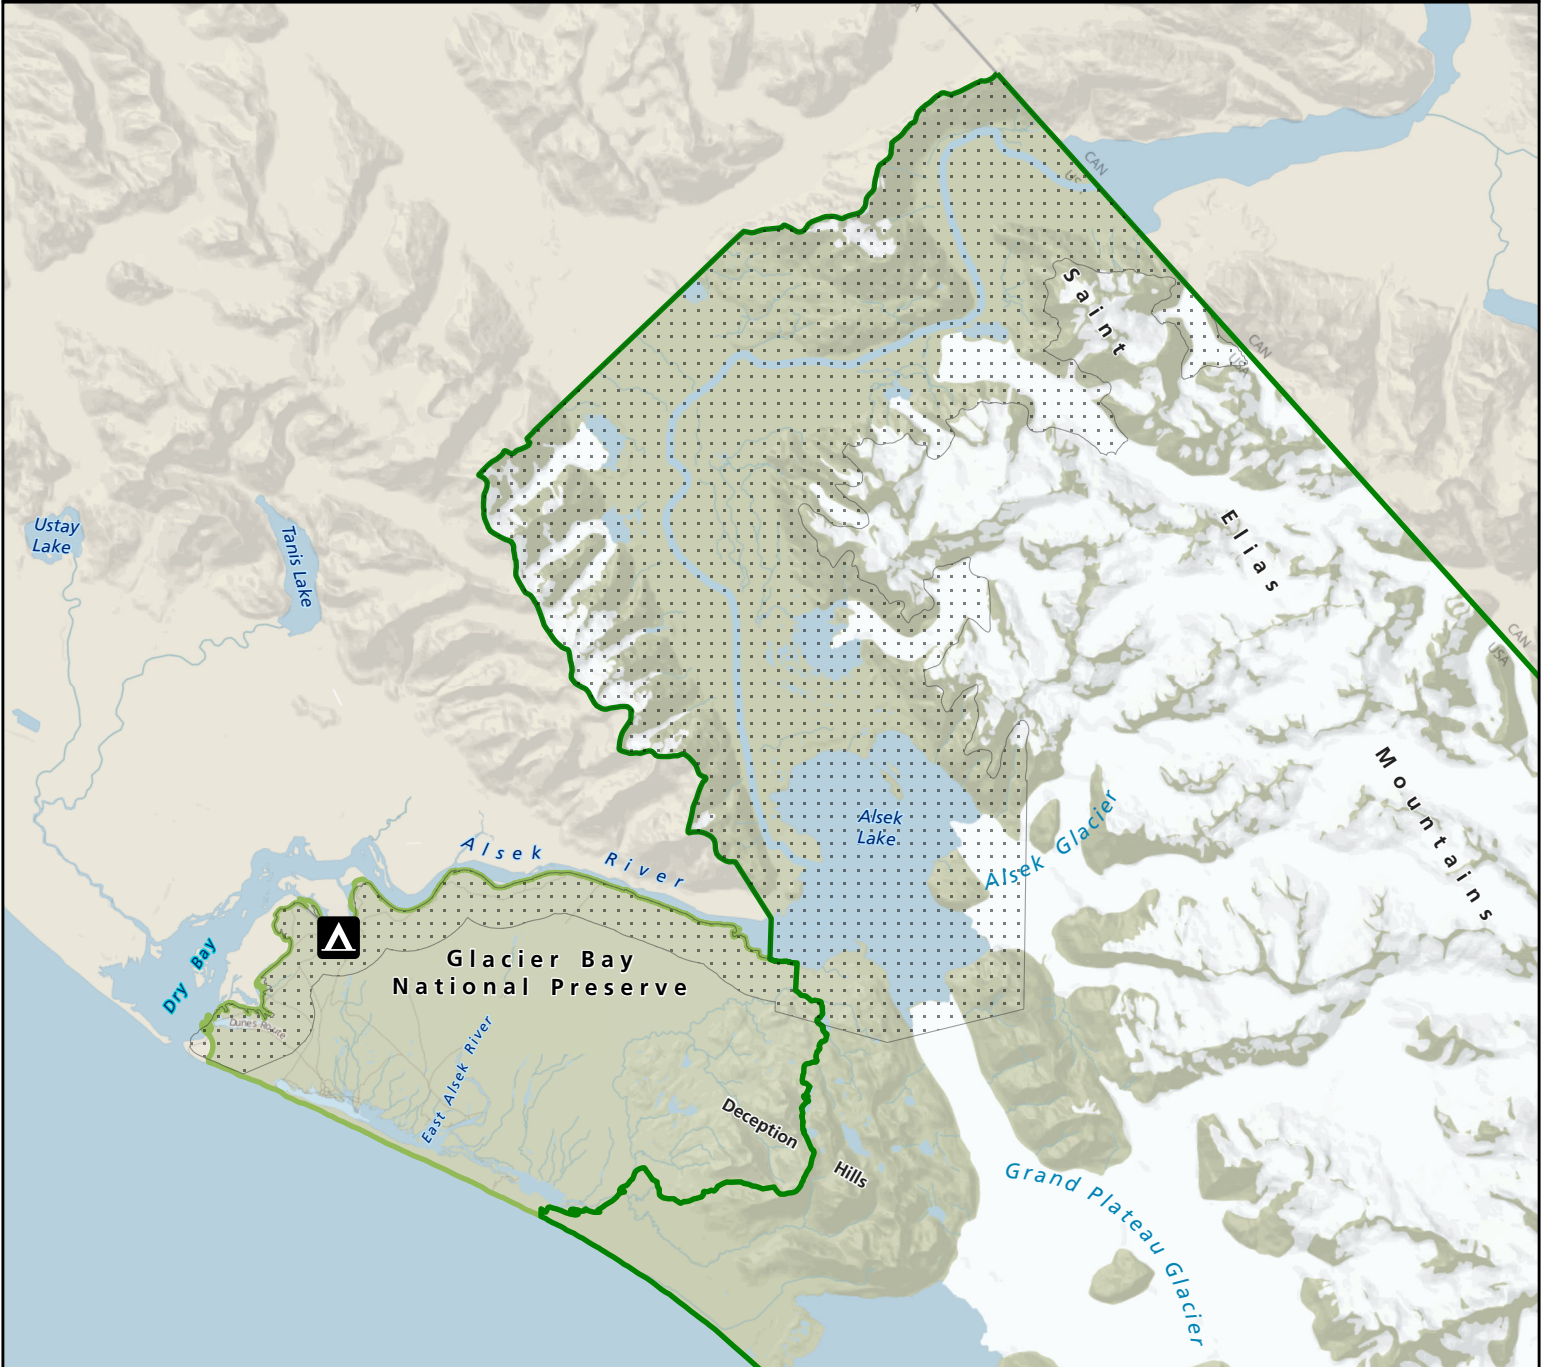

Maps and Charts of Glacier Bay Marine Waters Closed to Commercial Fishing, 13.1146

Alesek River Management Plan Project Area

Glacier Bay National Park and Preserve Compendium 2024

Glacier Bay National Park & Preserve
National Park Service
U.S. Department of the Interior

Legend

River Take-Out Campground and Airstrip

Project Area

Park Boundary

Preserve Boundary