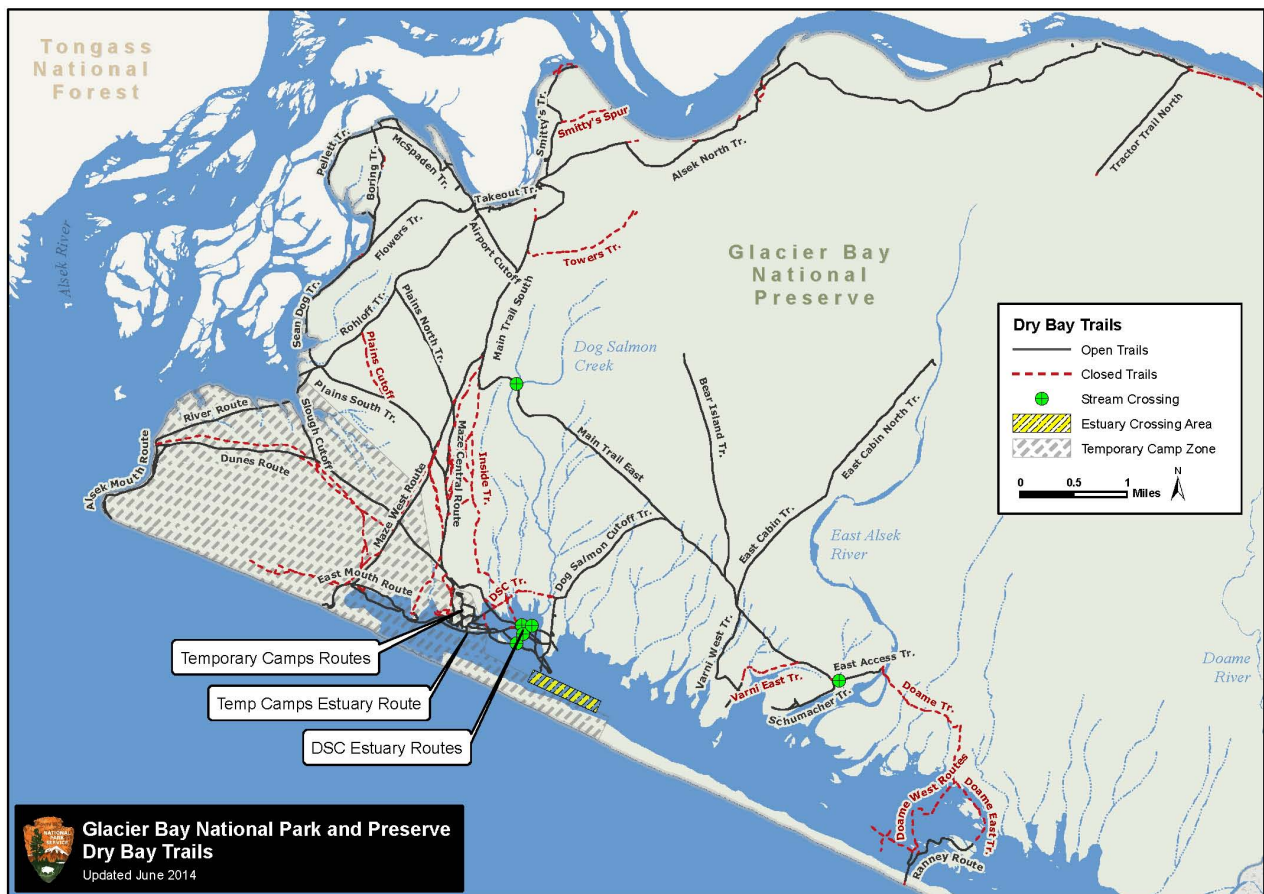

Off-road vehicle use in Glacier Bay National Preserve, 36 CFR 13.1109

13.1109 Off-road vehicle use in Glacier Bay National Preserve

The use of off-road vehicles is authorized only on designated routes and areas in Glacier Bay National Preserve. The use of off-road vehicles in all other areas in Glacier Bay National Preserve is prohibited. A map of designated routes and areas is available at park headquarters.