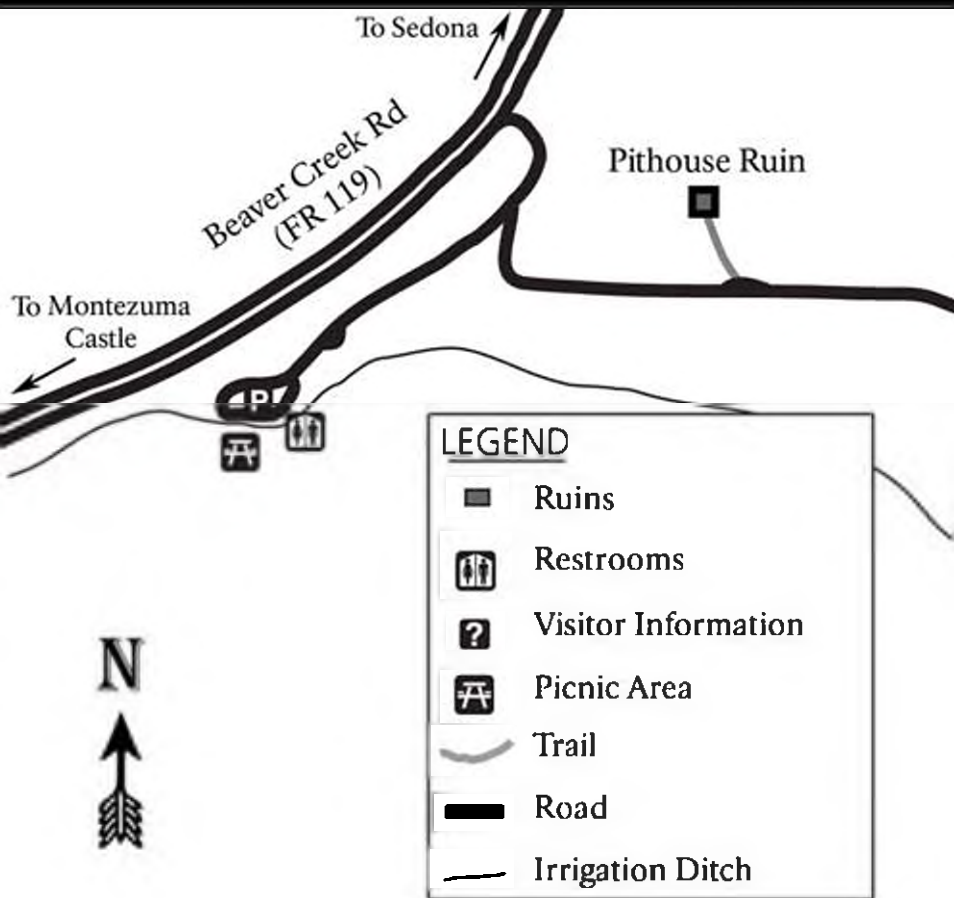

Montezuma Well Trails

Montezuma Castle National Monument

Trail Length: 1/2 mile loop