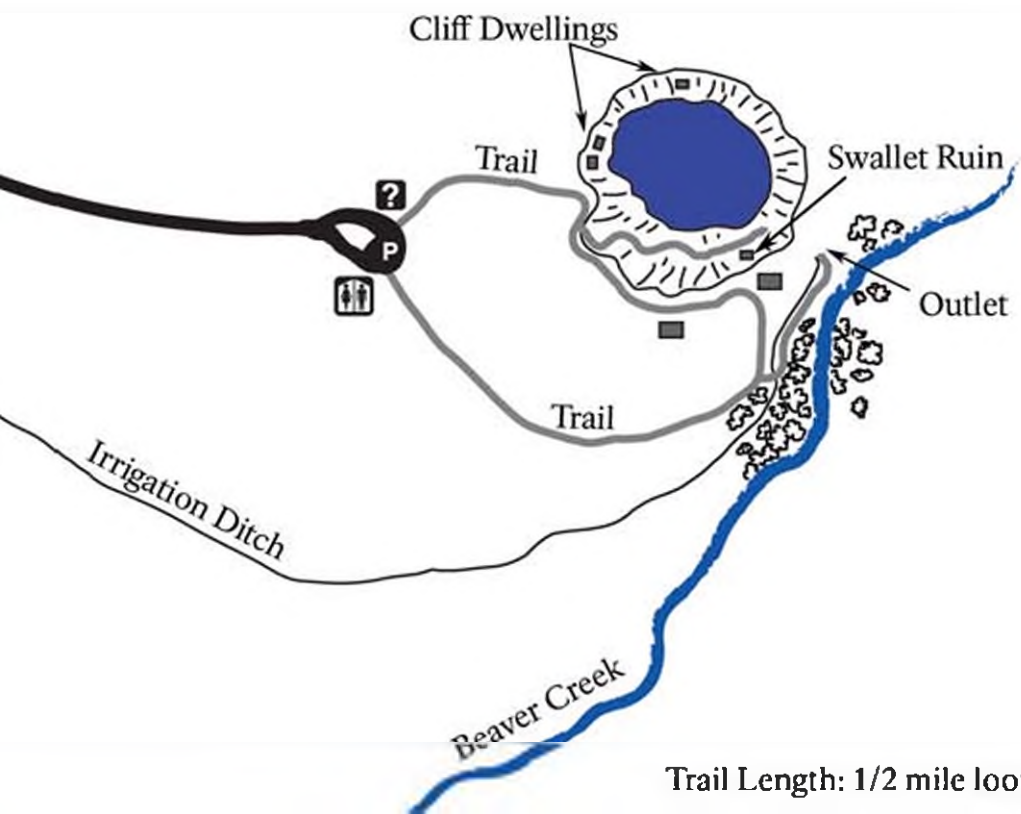

Montezuma Well Trails

Montezuma Castle National Monument

Trail Length: 1/2 mile loop