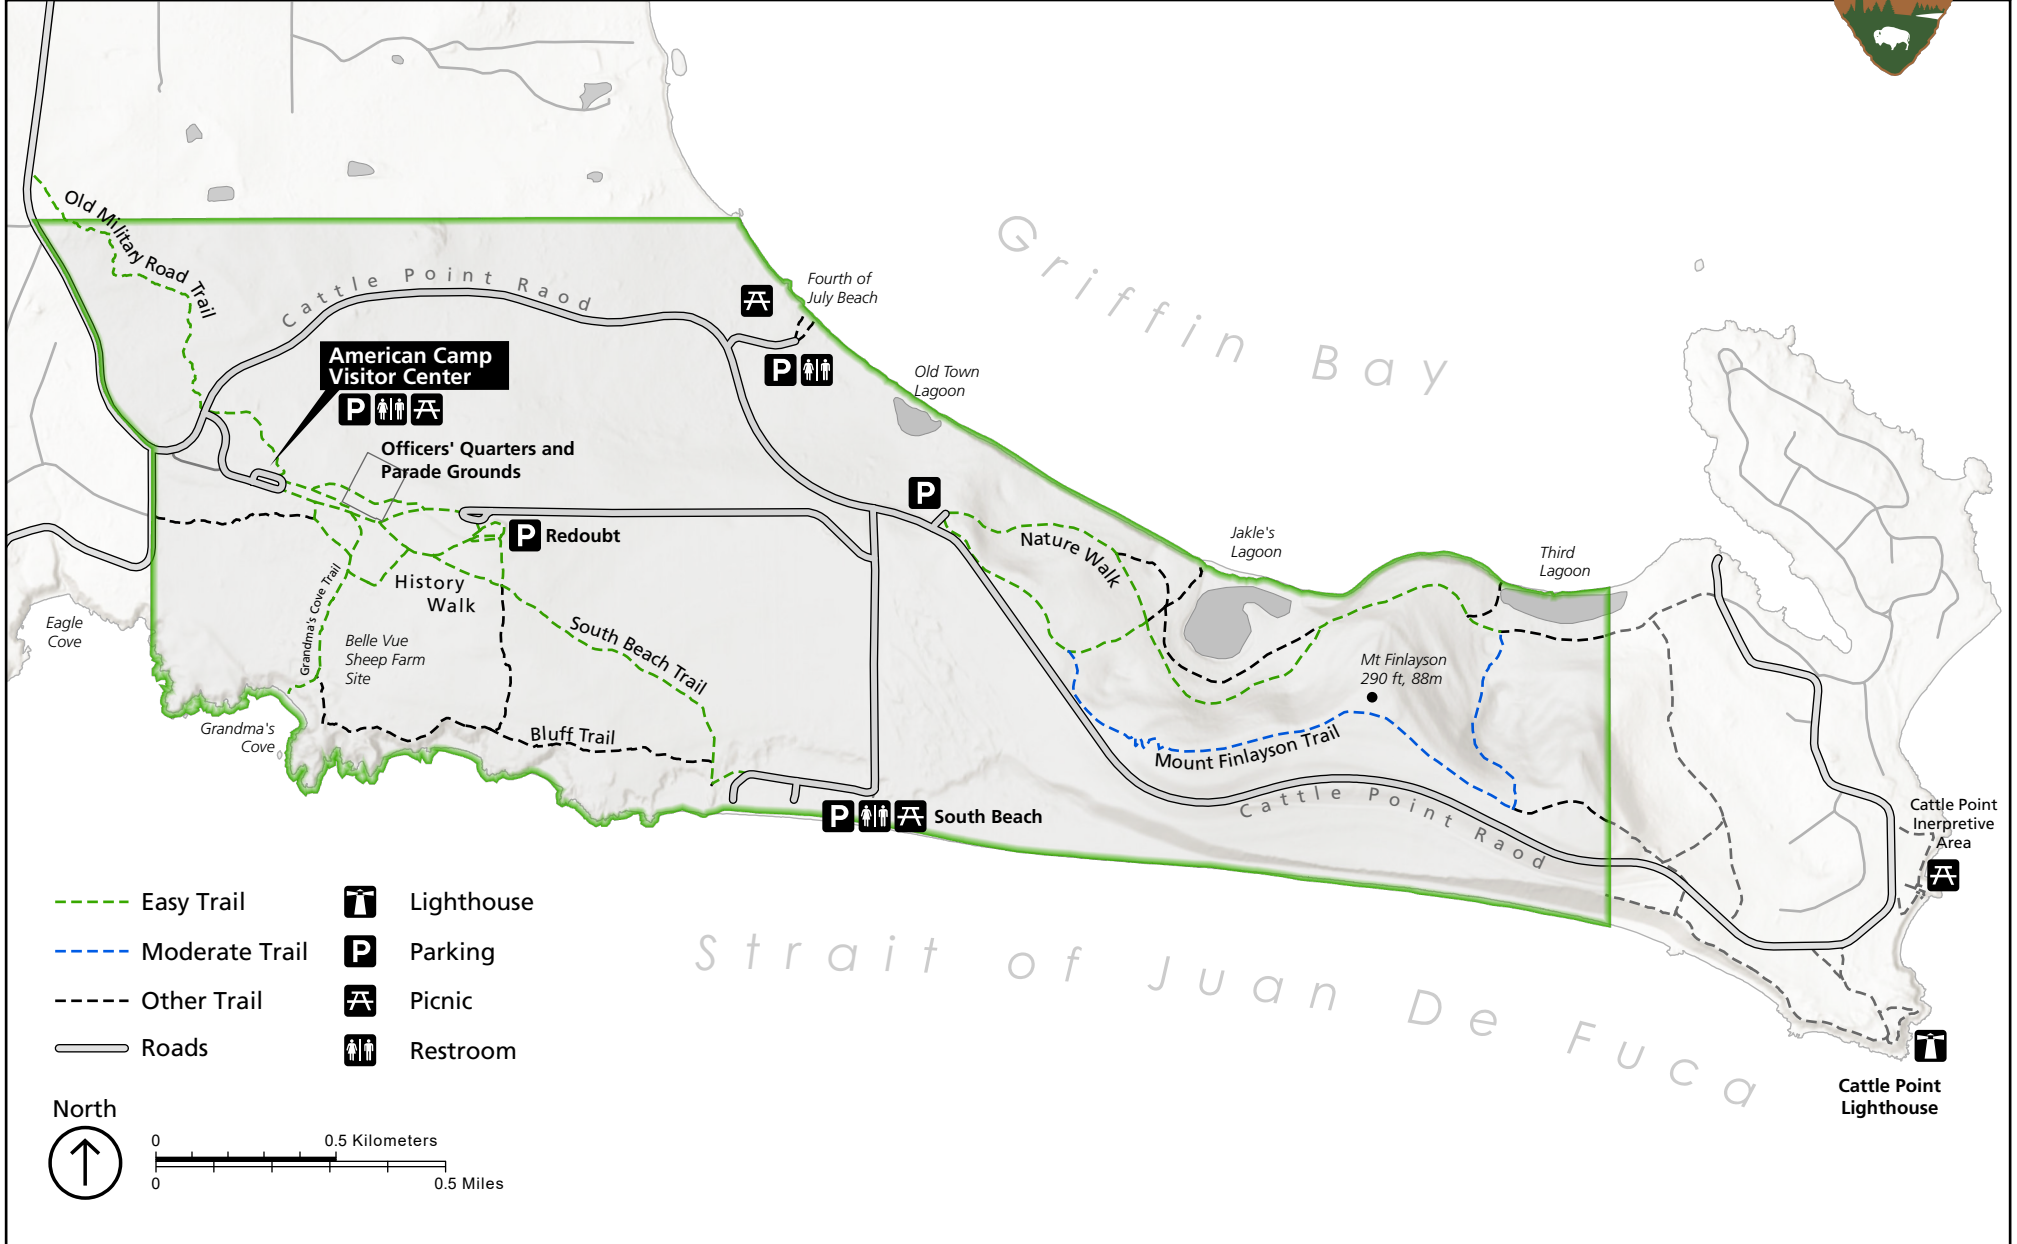

San Juan Island National Historical Park

American Camp Hiking Map

National Park Service
U.S. Department of the Interior

- Easy Trail
- Moderate Trail
- Other Trail
- Roads
- Lighthouse
- Parking
- Picnic
- Restroom