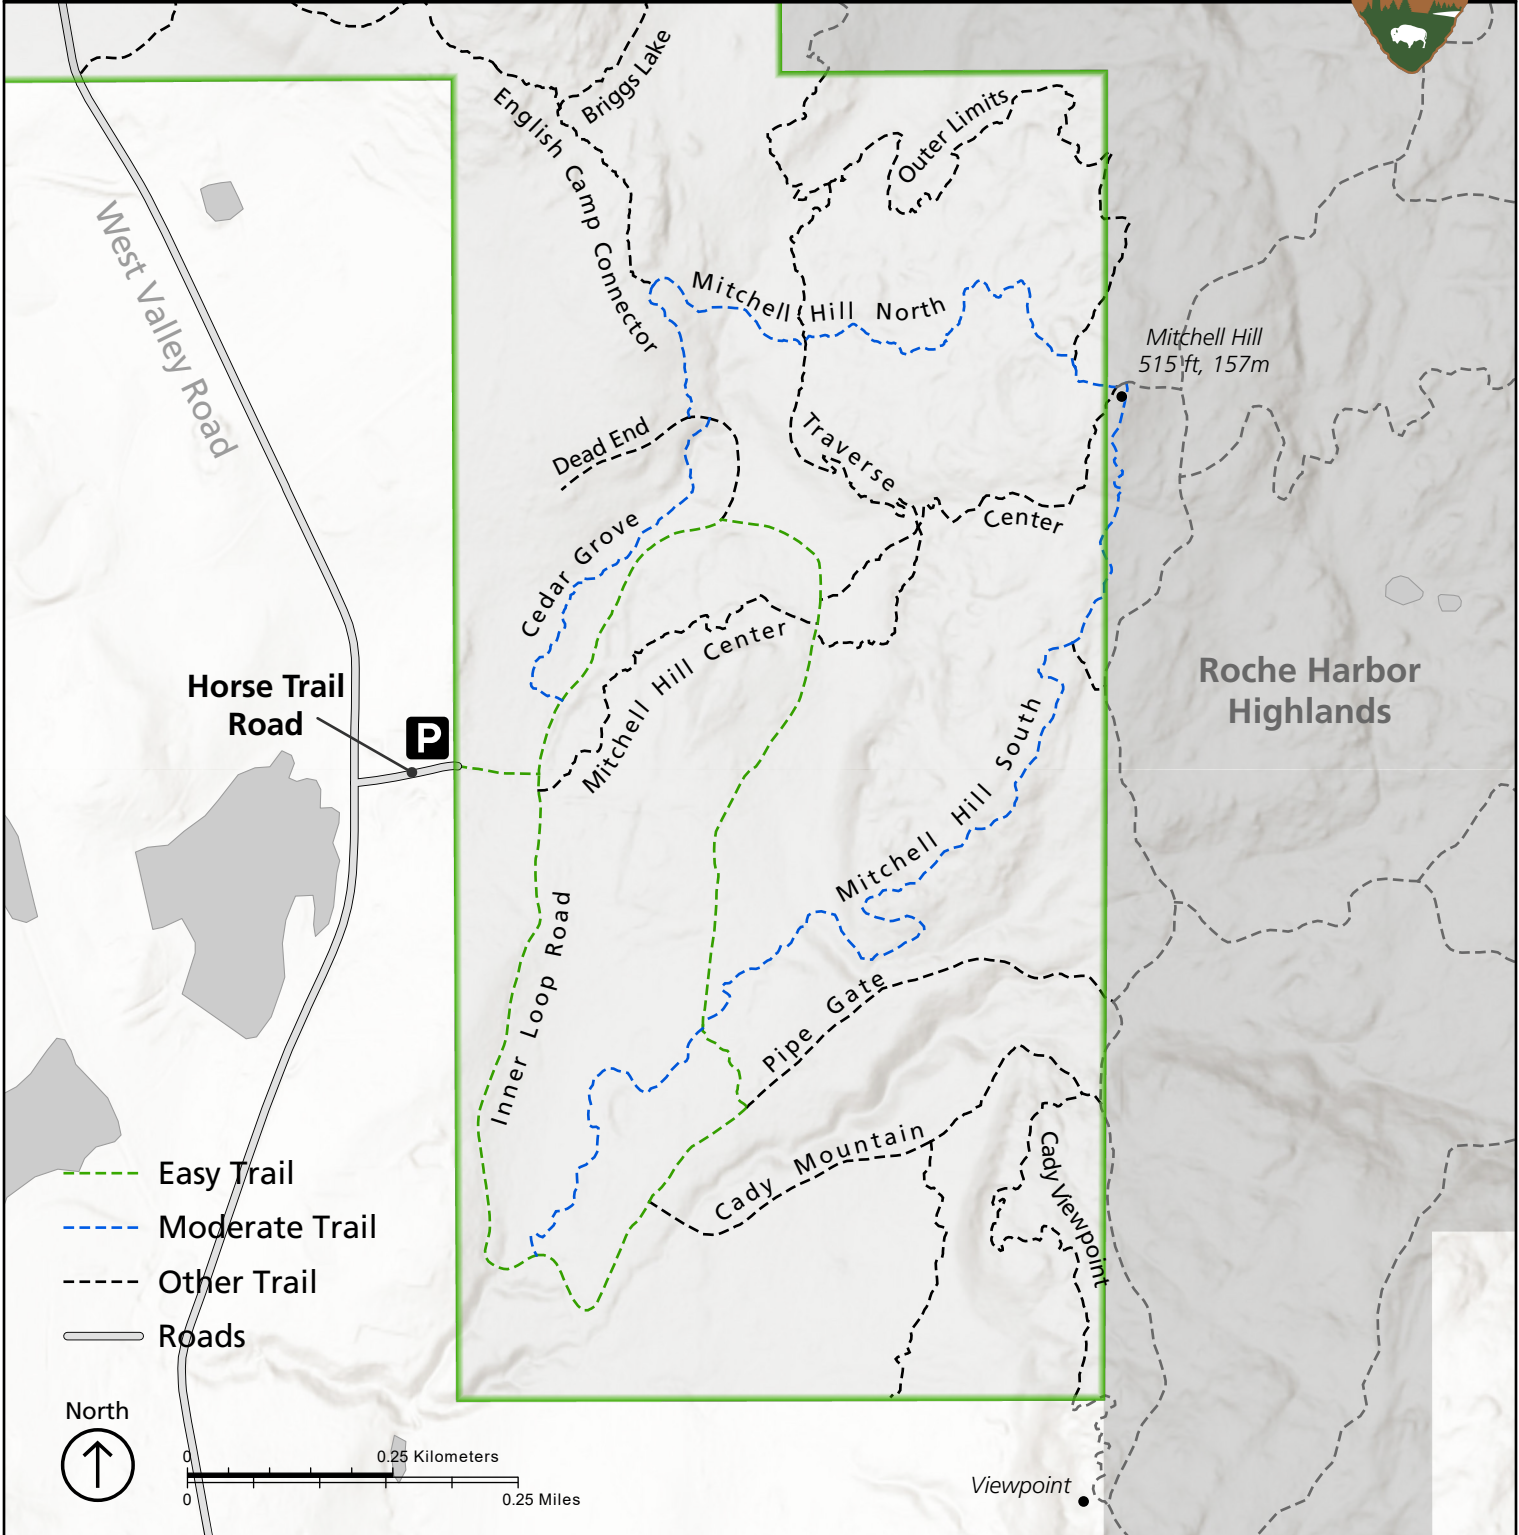

# San Juan Island National Historical Park

## Mitchell Hill Hiking Map

National Park Service  
U.S. Department of the Interior

**HIKERS:** Yield to equestrians. Allow equestrians and bicyclists to pass. Don't cut switchbacks.

**EQUESTRIANS:** Control your horse. Avoid cross-country riding.

**BIKERS:** Ride on open trails only. Leave no trace. Control your bicycle. Always yield trail. Never scare animals. Plan ahead.

**ALL USERS:** For your safety, observe rules and regulations. Stay on designated trails. Be alert and courteous. Avoid muddy areas.