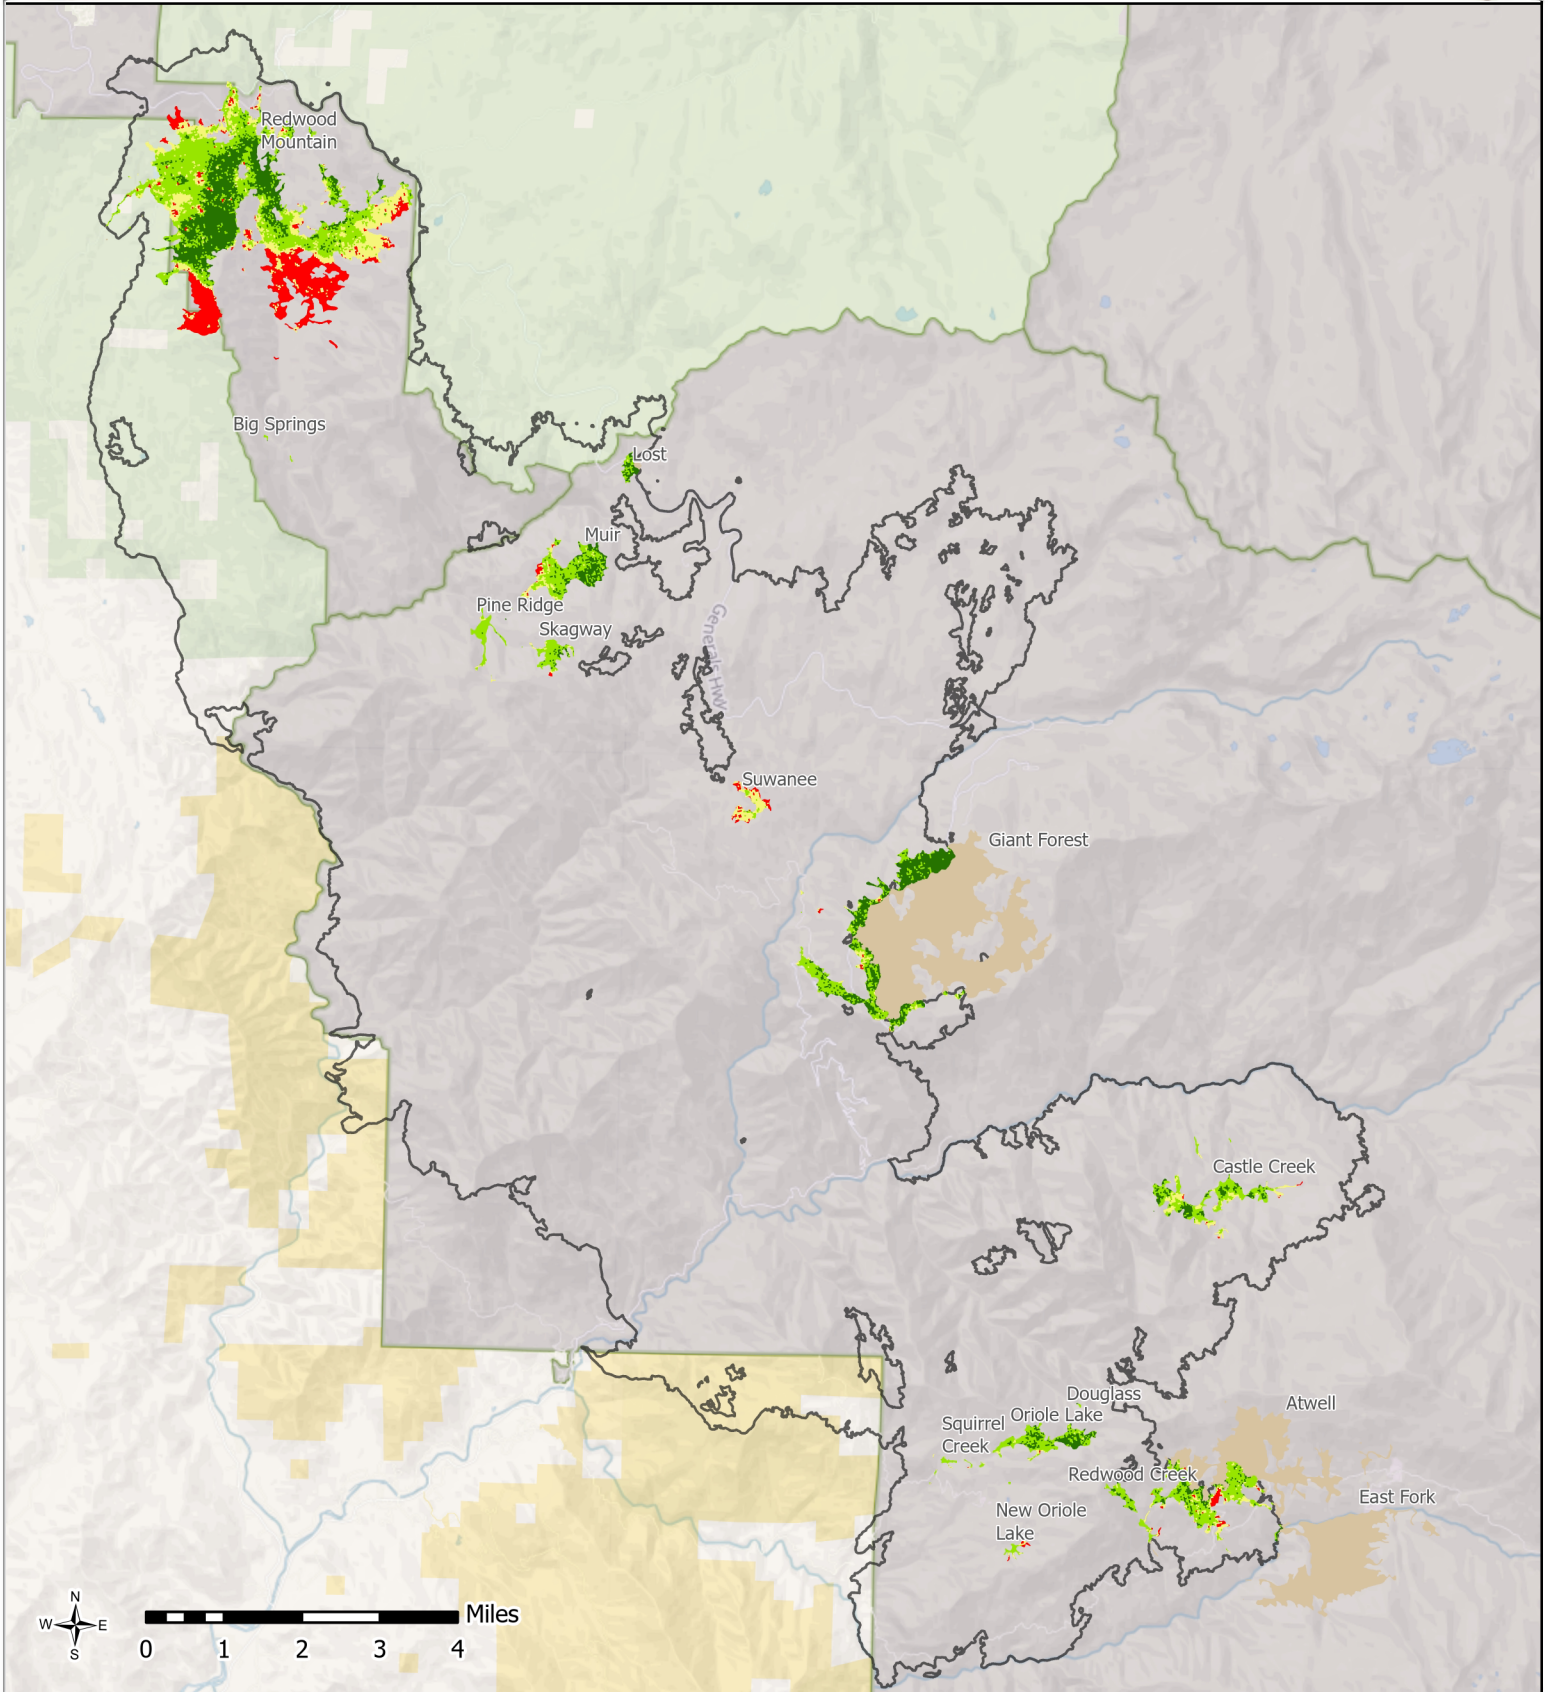

Sequoia Groves Burn Severity

Sequoia Grove Burn Severity

- High
- Moderate
- Low
- Unchanged
- Unburned Sequoia Groves

KNP Complex Perimeter 10/14

Ownership

- Bureau of Land Management (BLM)
- National Park Service (NPS)
- US Forest Service (USFS)
- State
- Private or Unknown

This product is for informational purposes and may not have been prepared for, or be suitable for, legal, engineering, or surveying purposes. Users of this information should review or consult the primary data and information sources to ascertain the usability of the information.