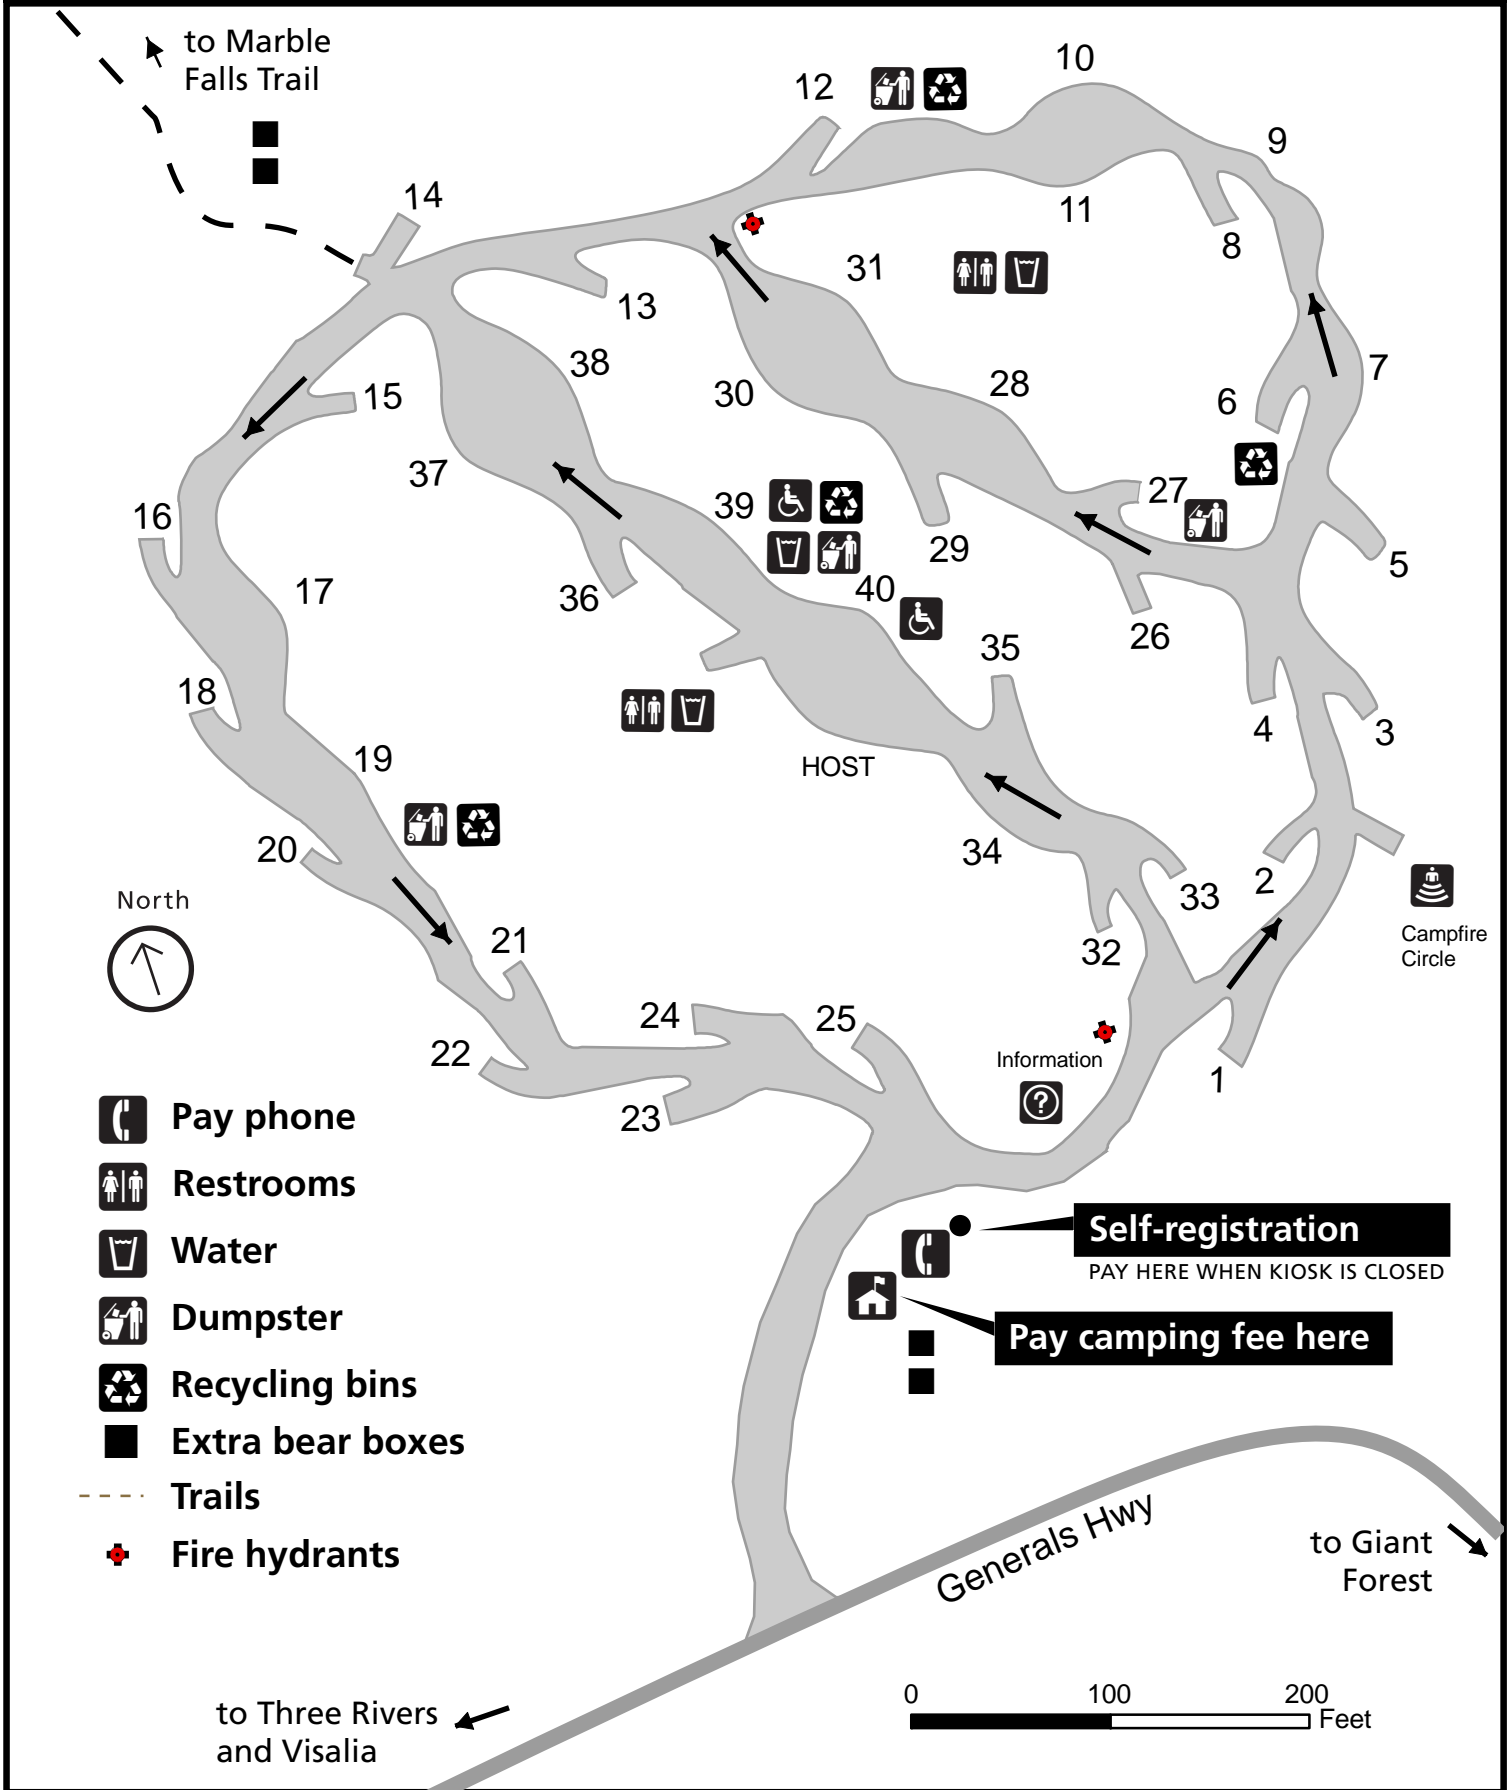

Potwisha Campground

National Park Service
U.S. Department of the Interior

Sequoia & Kings Canyon
National Parks

- Pay phone
- Restrooms
- Water
- Dumpster
- Recycling bins
- Extra bear boxes
- Trails
- Fire hydrants

Self-registration
PAY HERE WHEN KIOSK IS CLOSED

Pay camping fee here