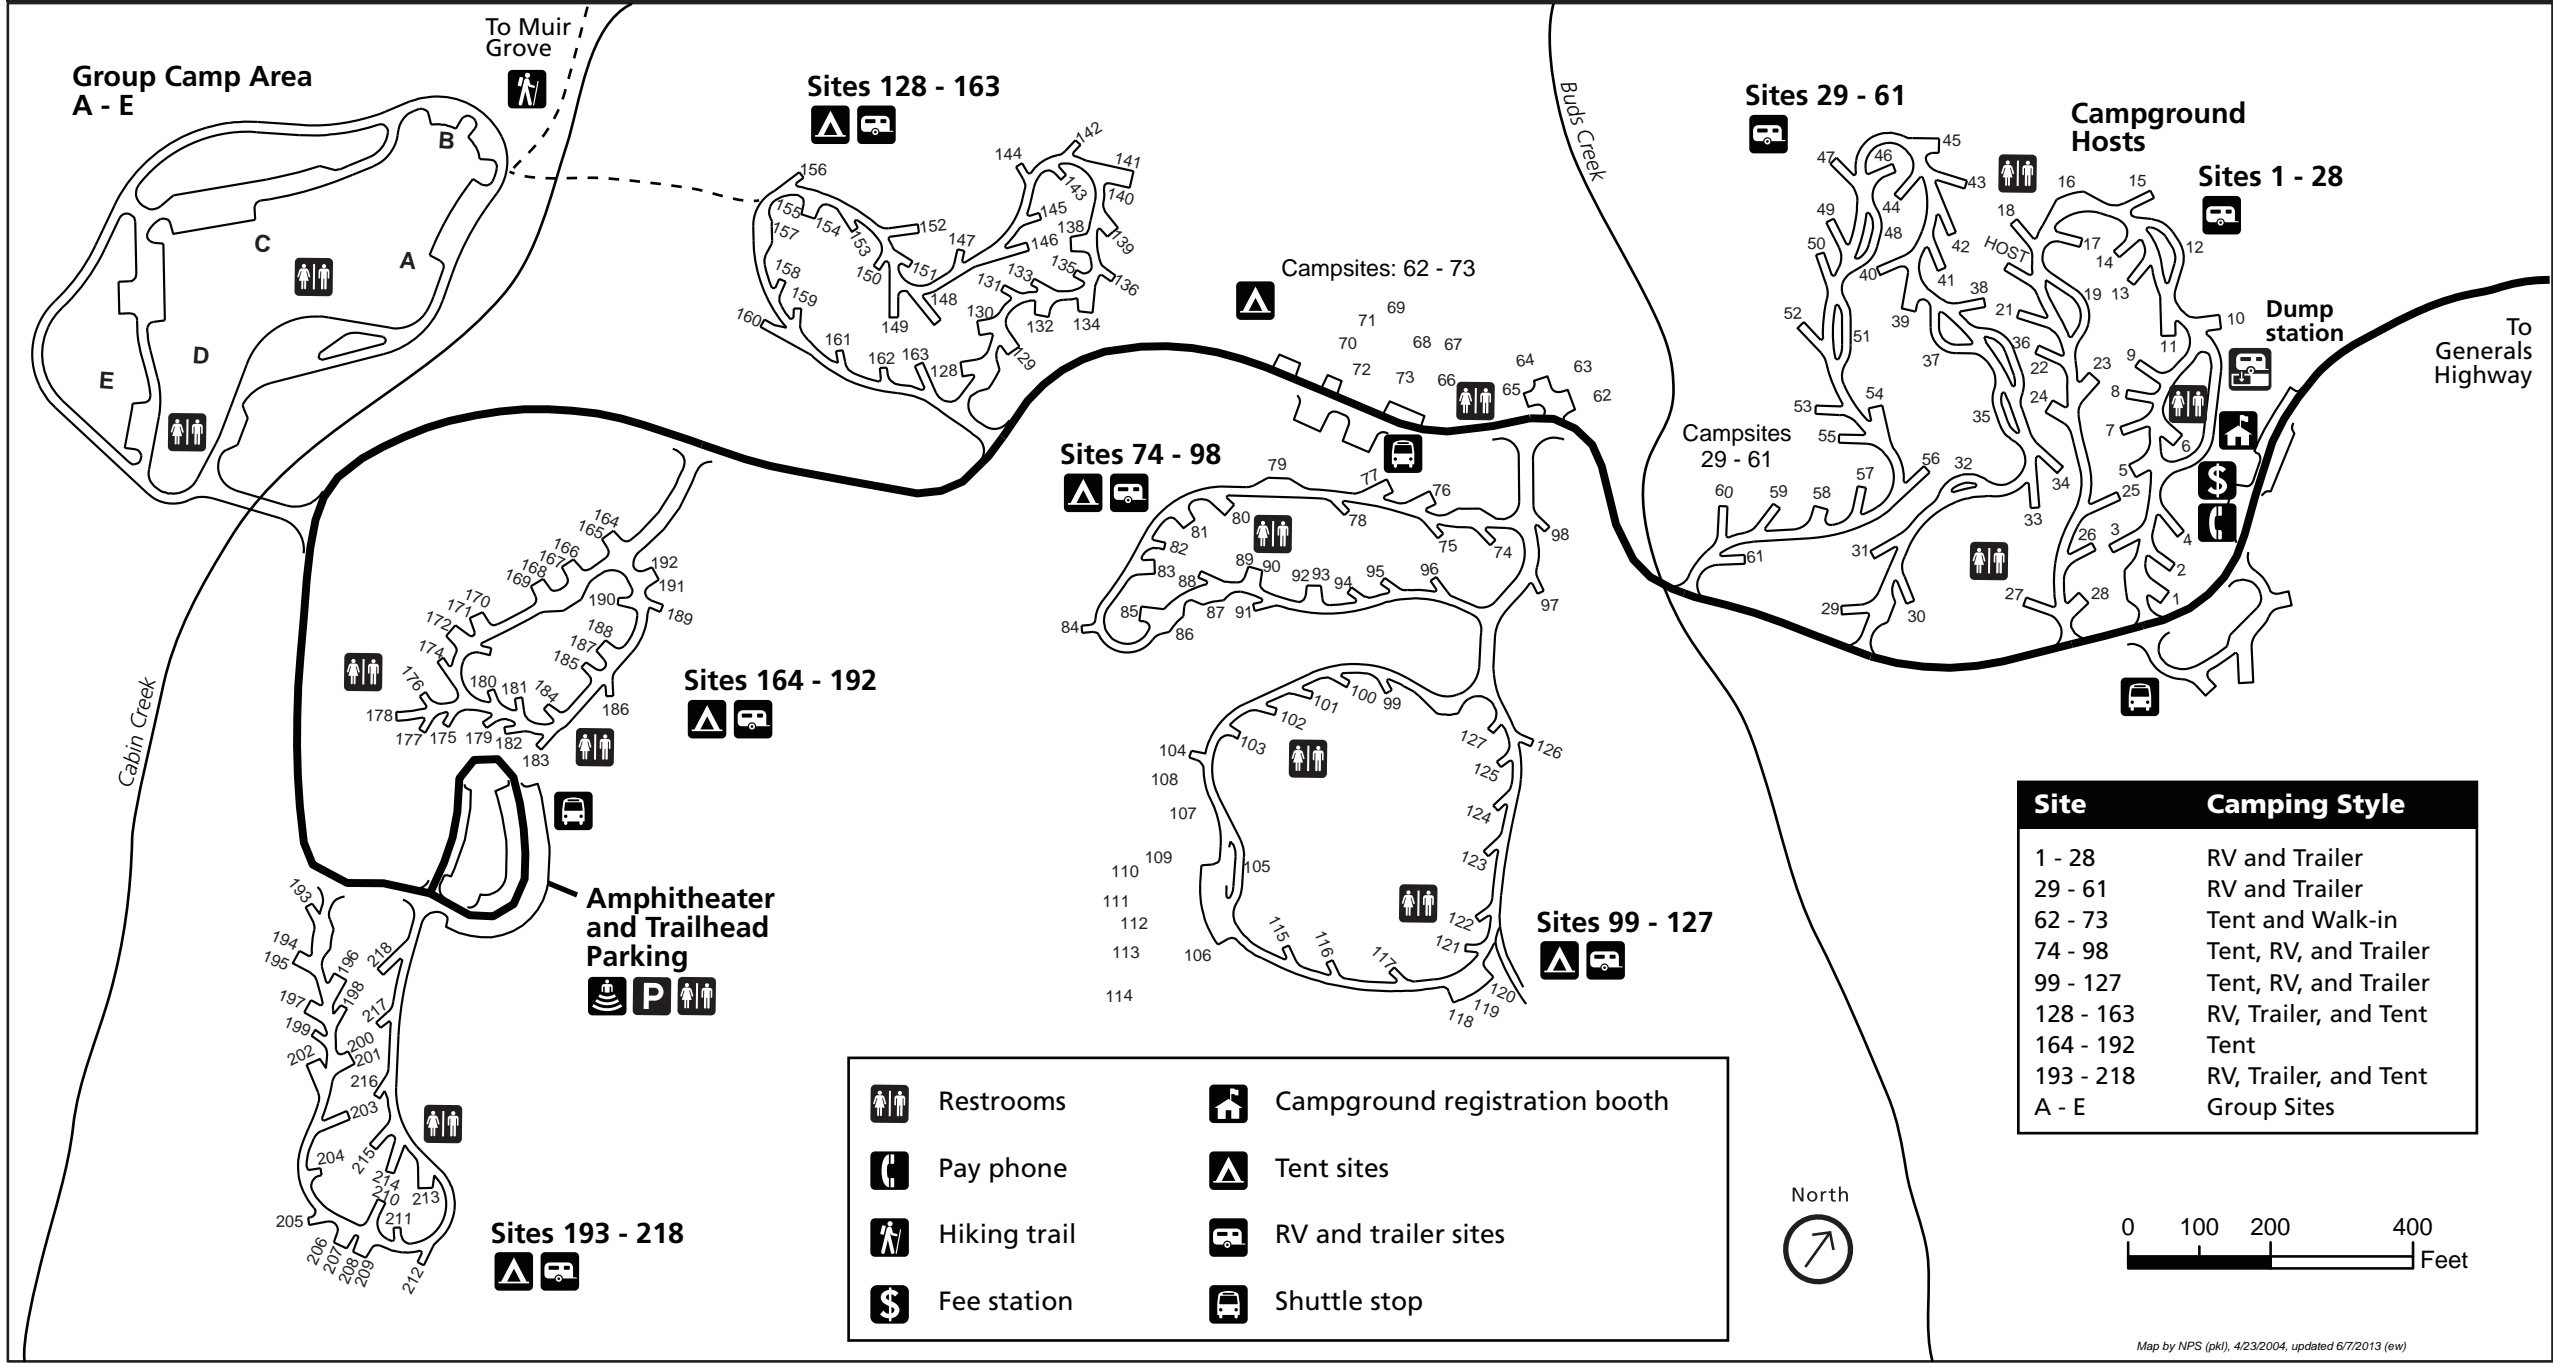

Dorst Creek Campground

National Park Service
U.S. Department of the Interior

Sequoia & Kings Canyon
National Parks

Site	Camping Style
1 - 28	RV and Trailer
29 - 61	RV and Trailer
62 - 73	Tent and Walk-in
74 - 98	Tent, RV, and Trailer
99 - 127	Tent, RV, and Trailer
128 - 163	RV, Trailer, and Tent
164 - 192	Tent
193 - 218	RV, Trailer, and Tent
A - E	Group Sites

	Restrooms		Campground registration booth
	Pay phone		Tent sites
	Hiking trail		RV and trailer sites
	Fee station		Shuttle stop