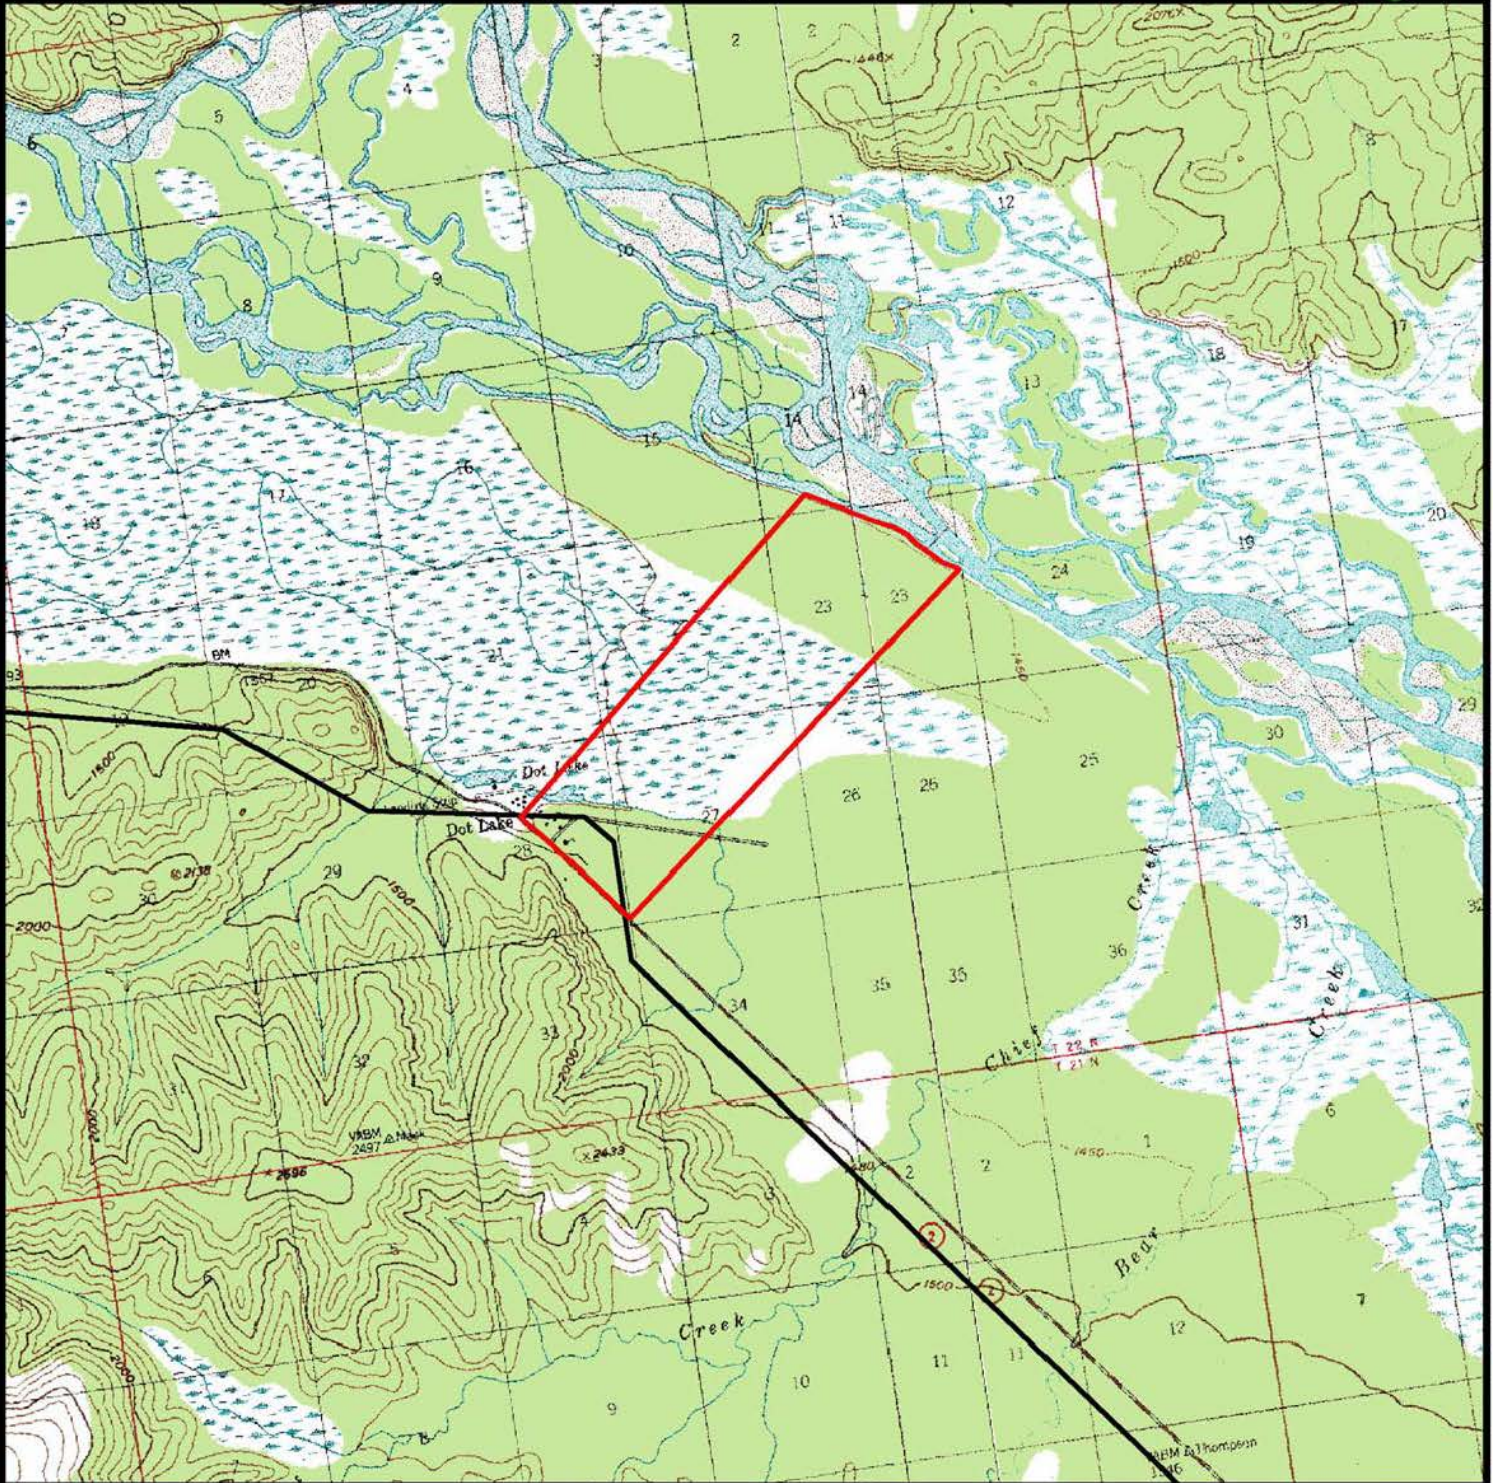

Dot Lake, Alaska Community Boundary

Dot Lake, Alaska

Resident Zone Community Boundary

National Park Service
U.S. Department of the Interior

Community boundary

Roads

Primary

Secondary

Map Location

Wrangell-St. Elias National
Park and Preserve

0.5 0 0.5 1 1.5 2 Miles

1 : 63,360 1 inch = 1.00 miles

September 16, 2004