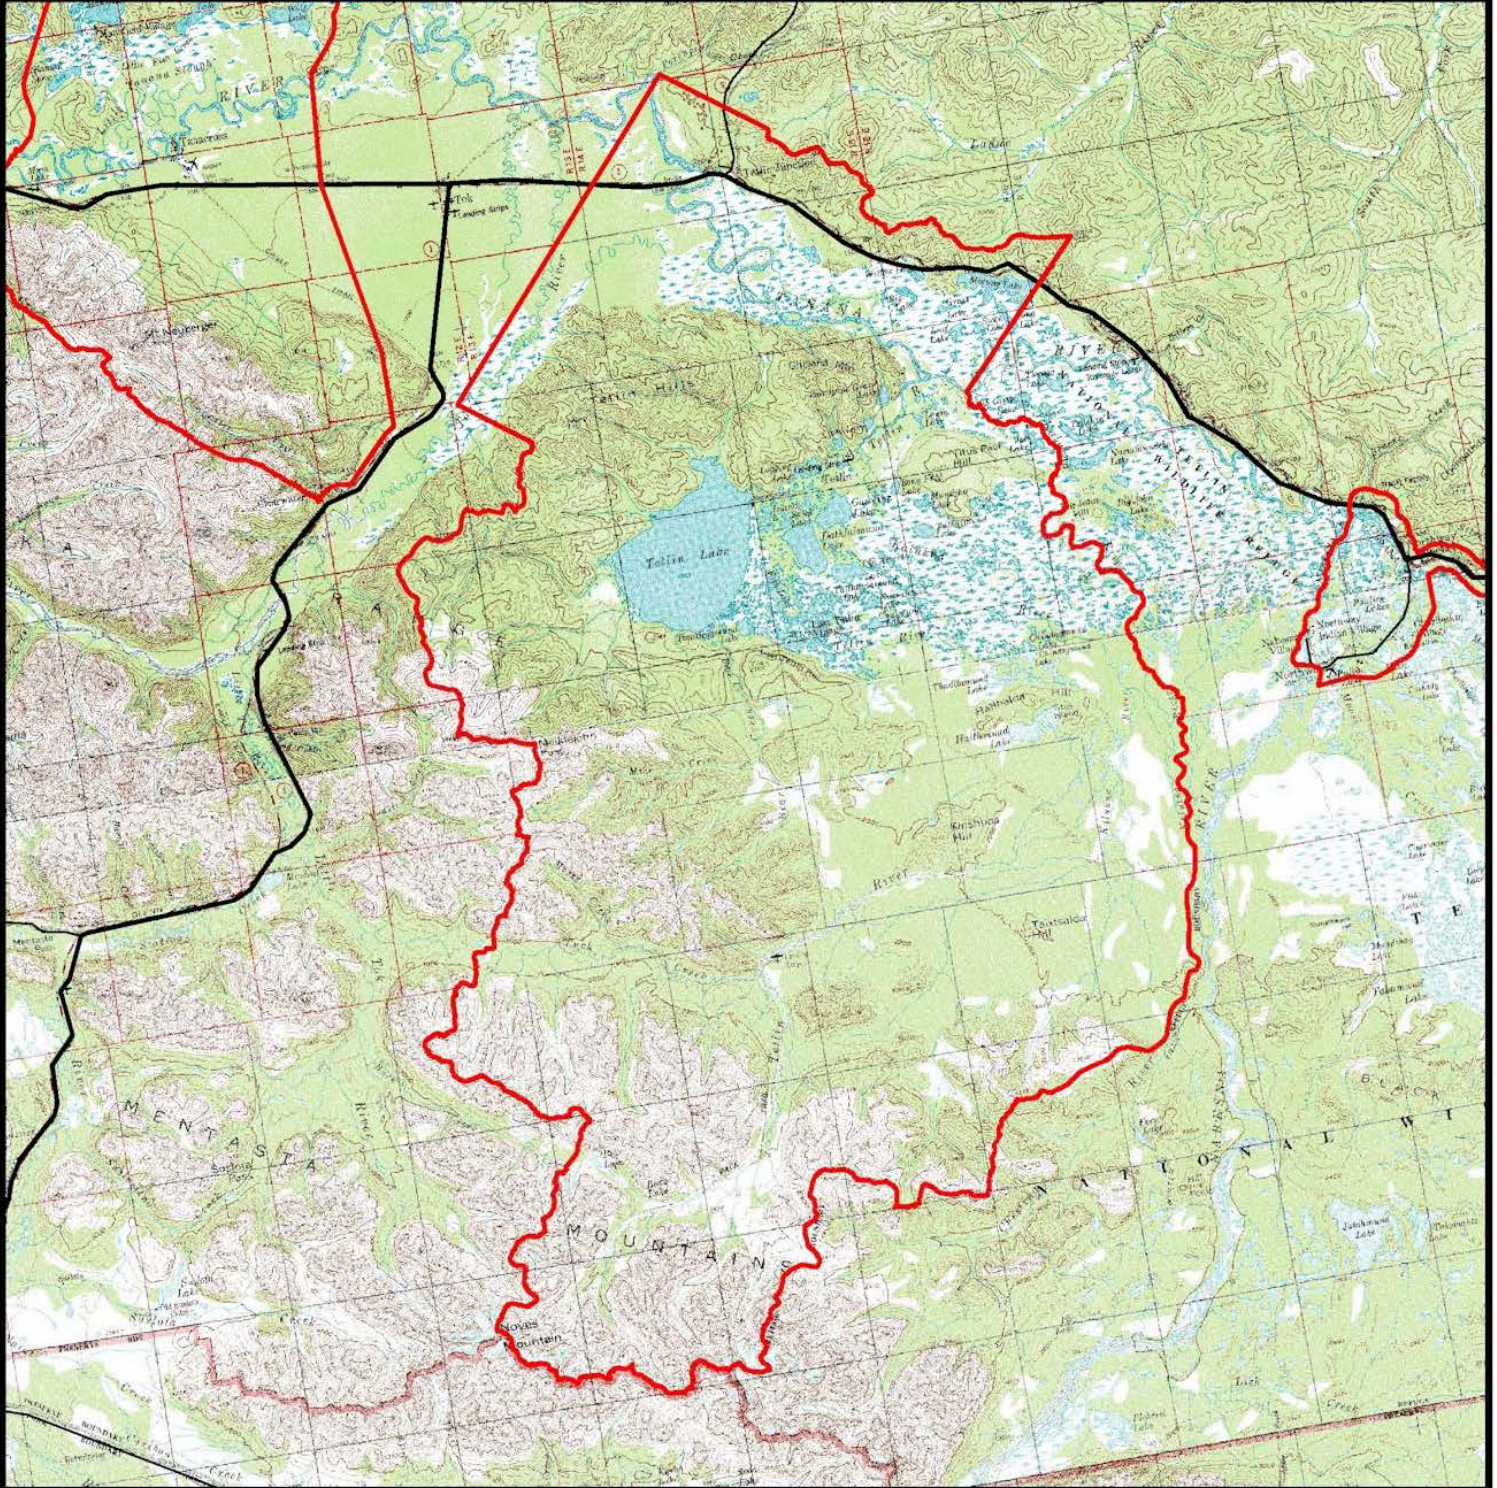

# Tetlin, Alaska Community Boundary Map

## Tetlin, Alaska

### Resident Zone Community Boundary

National Park Service  
U.S. Department of the Interior

-  Community boundary
-  Primary Roads
-  Secondary Roads

Wrangell-St. Elias National Park and Preserve

5 0 5 10 15 Miles

1 : 506,880 1 inch = 8.00 miles

September 16, 2004