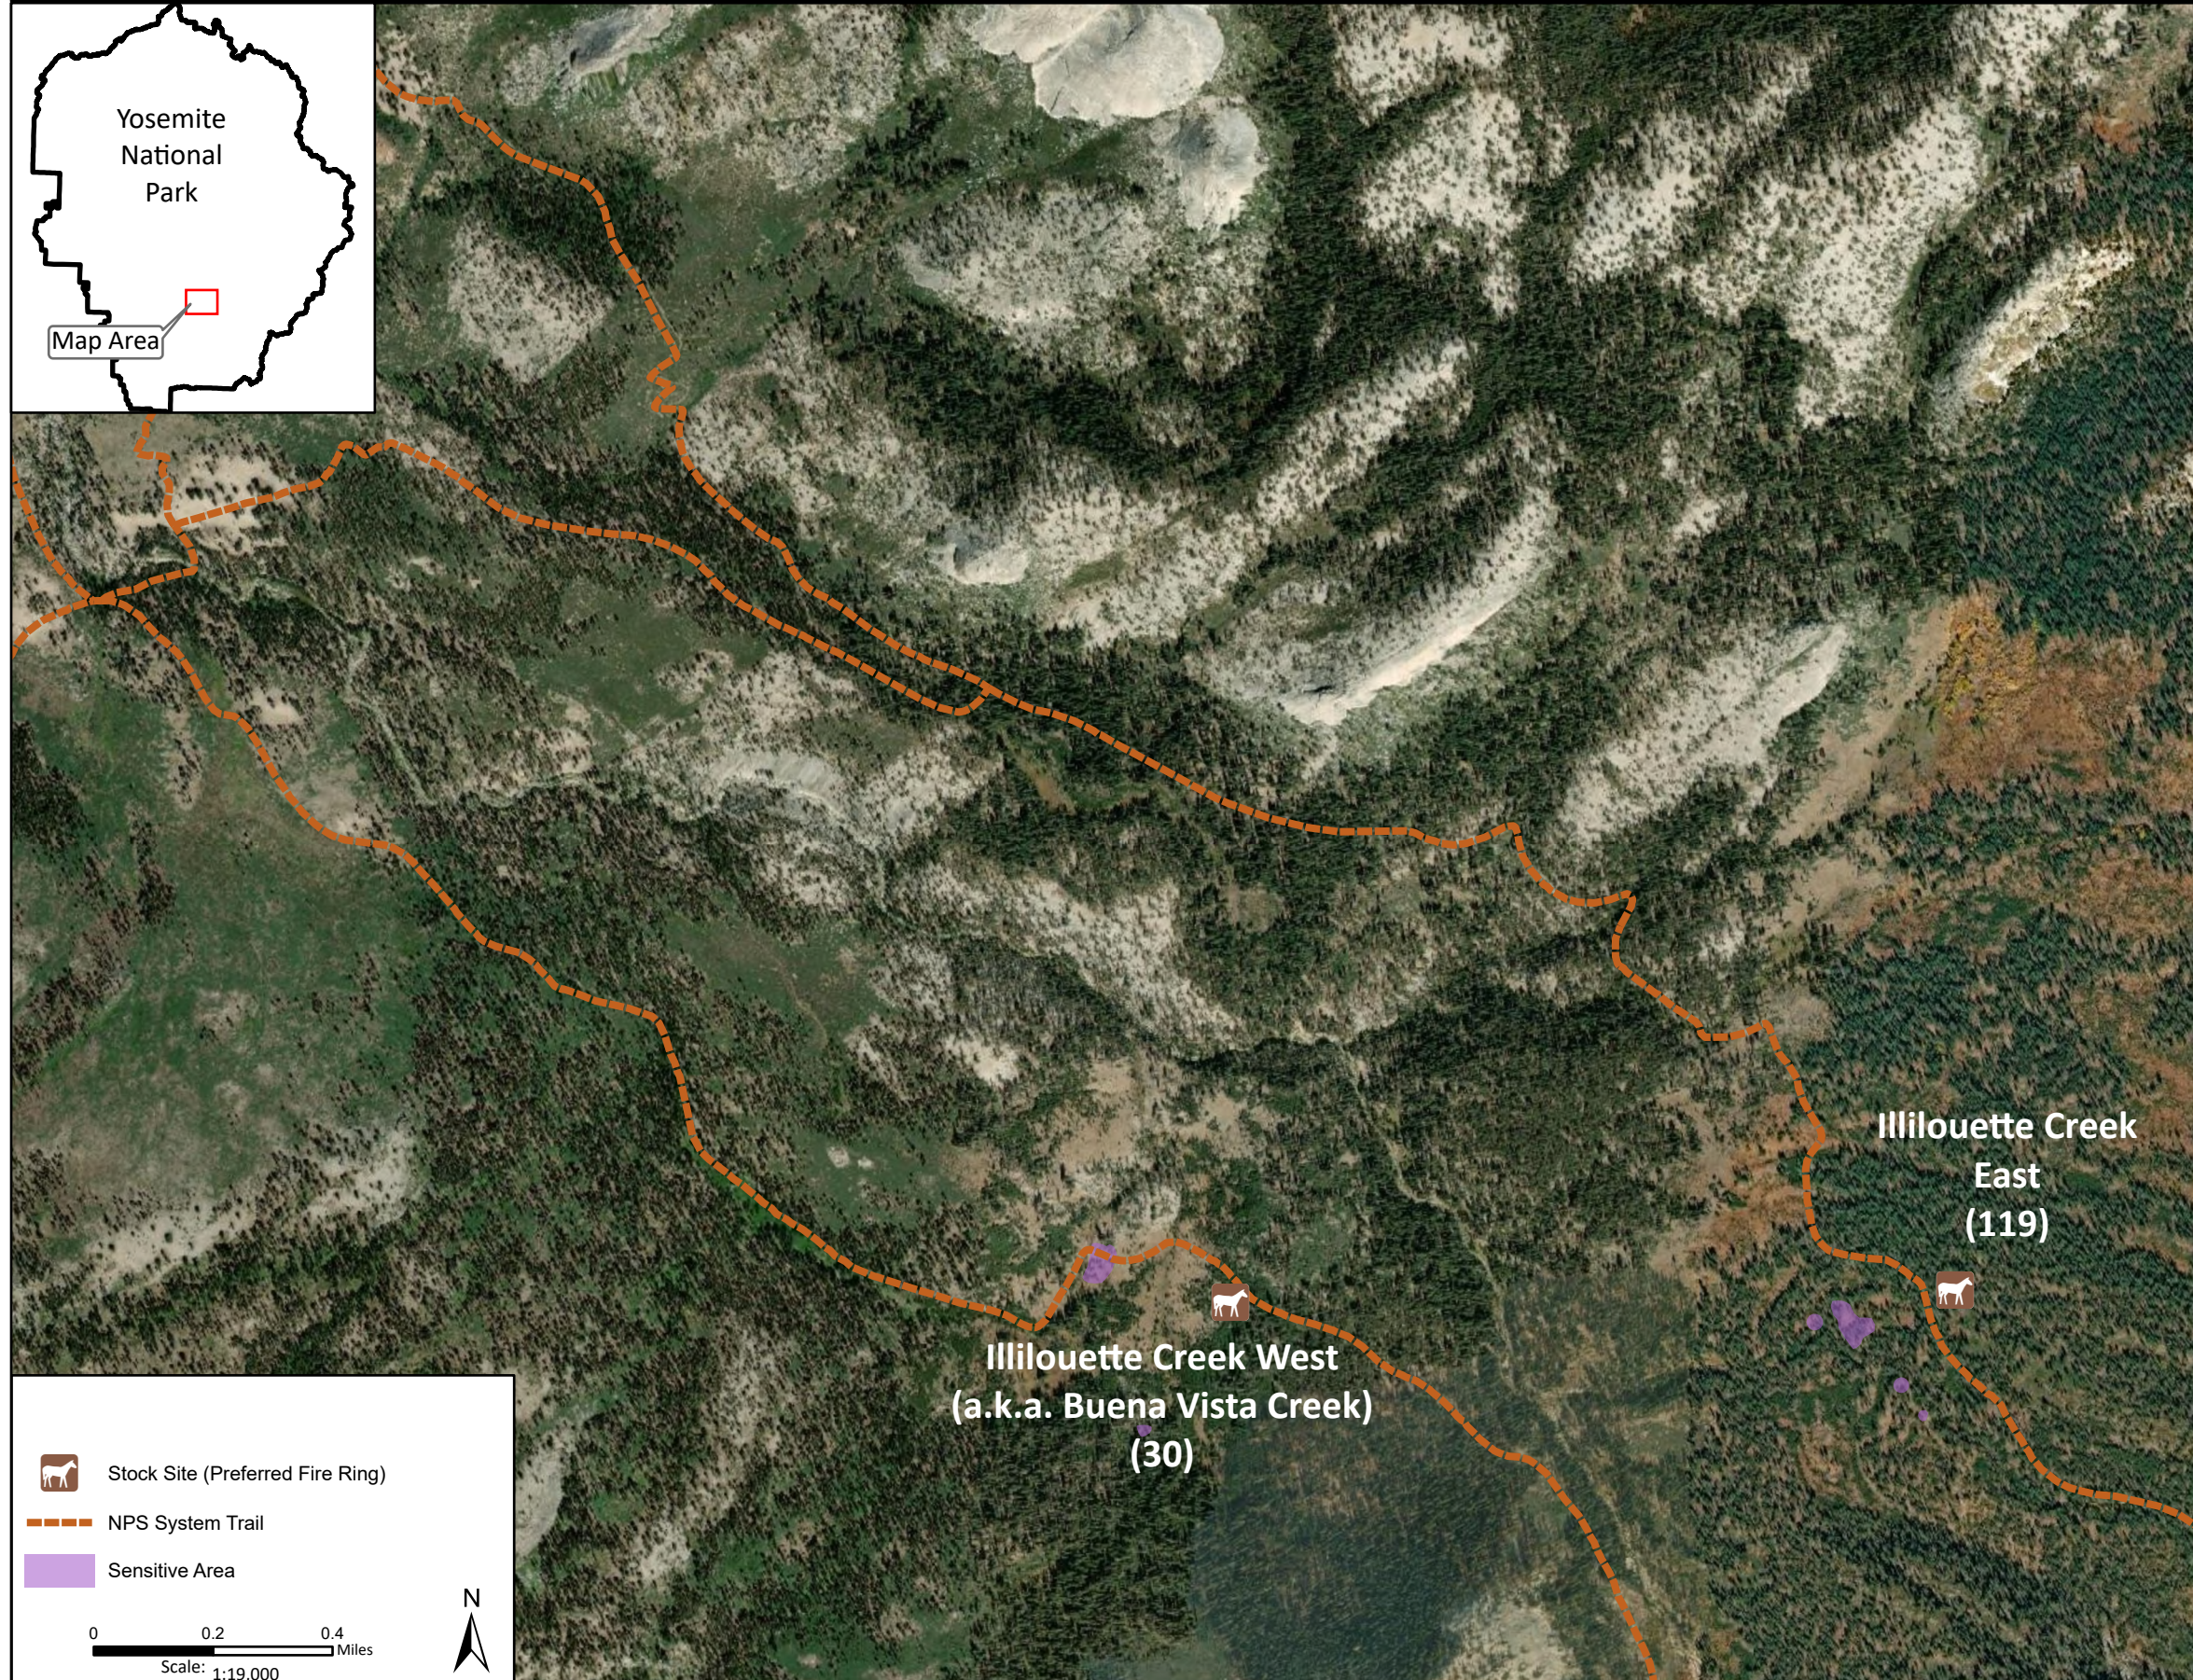

# Stock Site Evaluation Project Illilouette Creek - West and East

Yosemite National Park  
California

National Park Service  
U.S. Department of the Interior

Forage Area: The forage area for these sites has not been investigated. No meadows are visible in the aerial imagery.

## Illilouette Creek - West

Camp ID: 30  
Estimated Location: 278,398mE x 4,172,169mN  
Handling Practices: This site location has not been verified. It was included in the list of Operator Specified stock sites, but no stock use has been documented here. It is estimated to be up the slope along the NPS system trail that follows the southern edge of the Illilouette Creek drainage. This location is approximately 2.5 miles southeast of the trail junction next to the Illilouette Creek crossing. The site is just east of a small tributary of the creek and is plotted on the south side of the trail. If heading to this area, do not camp or hold stock on the sensitive resource areas shown on the map, due to concerns about stock use causing potential impacts. The closest confirmed stock site is at Upper Merced Pass Lake approximately 5 miles to the southeast.

Annual Grazing Capacity: 12 stock use nights

## Illilouette Creek - East

Camp ID: 119  
Estimated Location: 280,351mE x 4,172,203mN  
Handling Practices: This site location has not been verified. It was included in the list of Operator Specified stock sites, but no stock use has been documented here. It is estimated to be up the slope along the NPS system trail that follows the northern edge of the Illilouette Creek drainage. This location is approximately 3.75 miles southeast of the trail junction next to the Illilouette Creek crossing. The site is plotted on the east side of the trail. If heading to this area, do not camp or hold stock on the sensitive resource areas shown on the map, due to concerns about stock use causing potential impacts. The closest confirmed stock site is at Upper Merced Pass Lake approximately 4 miles to the southeast.