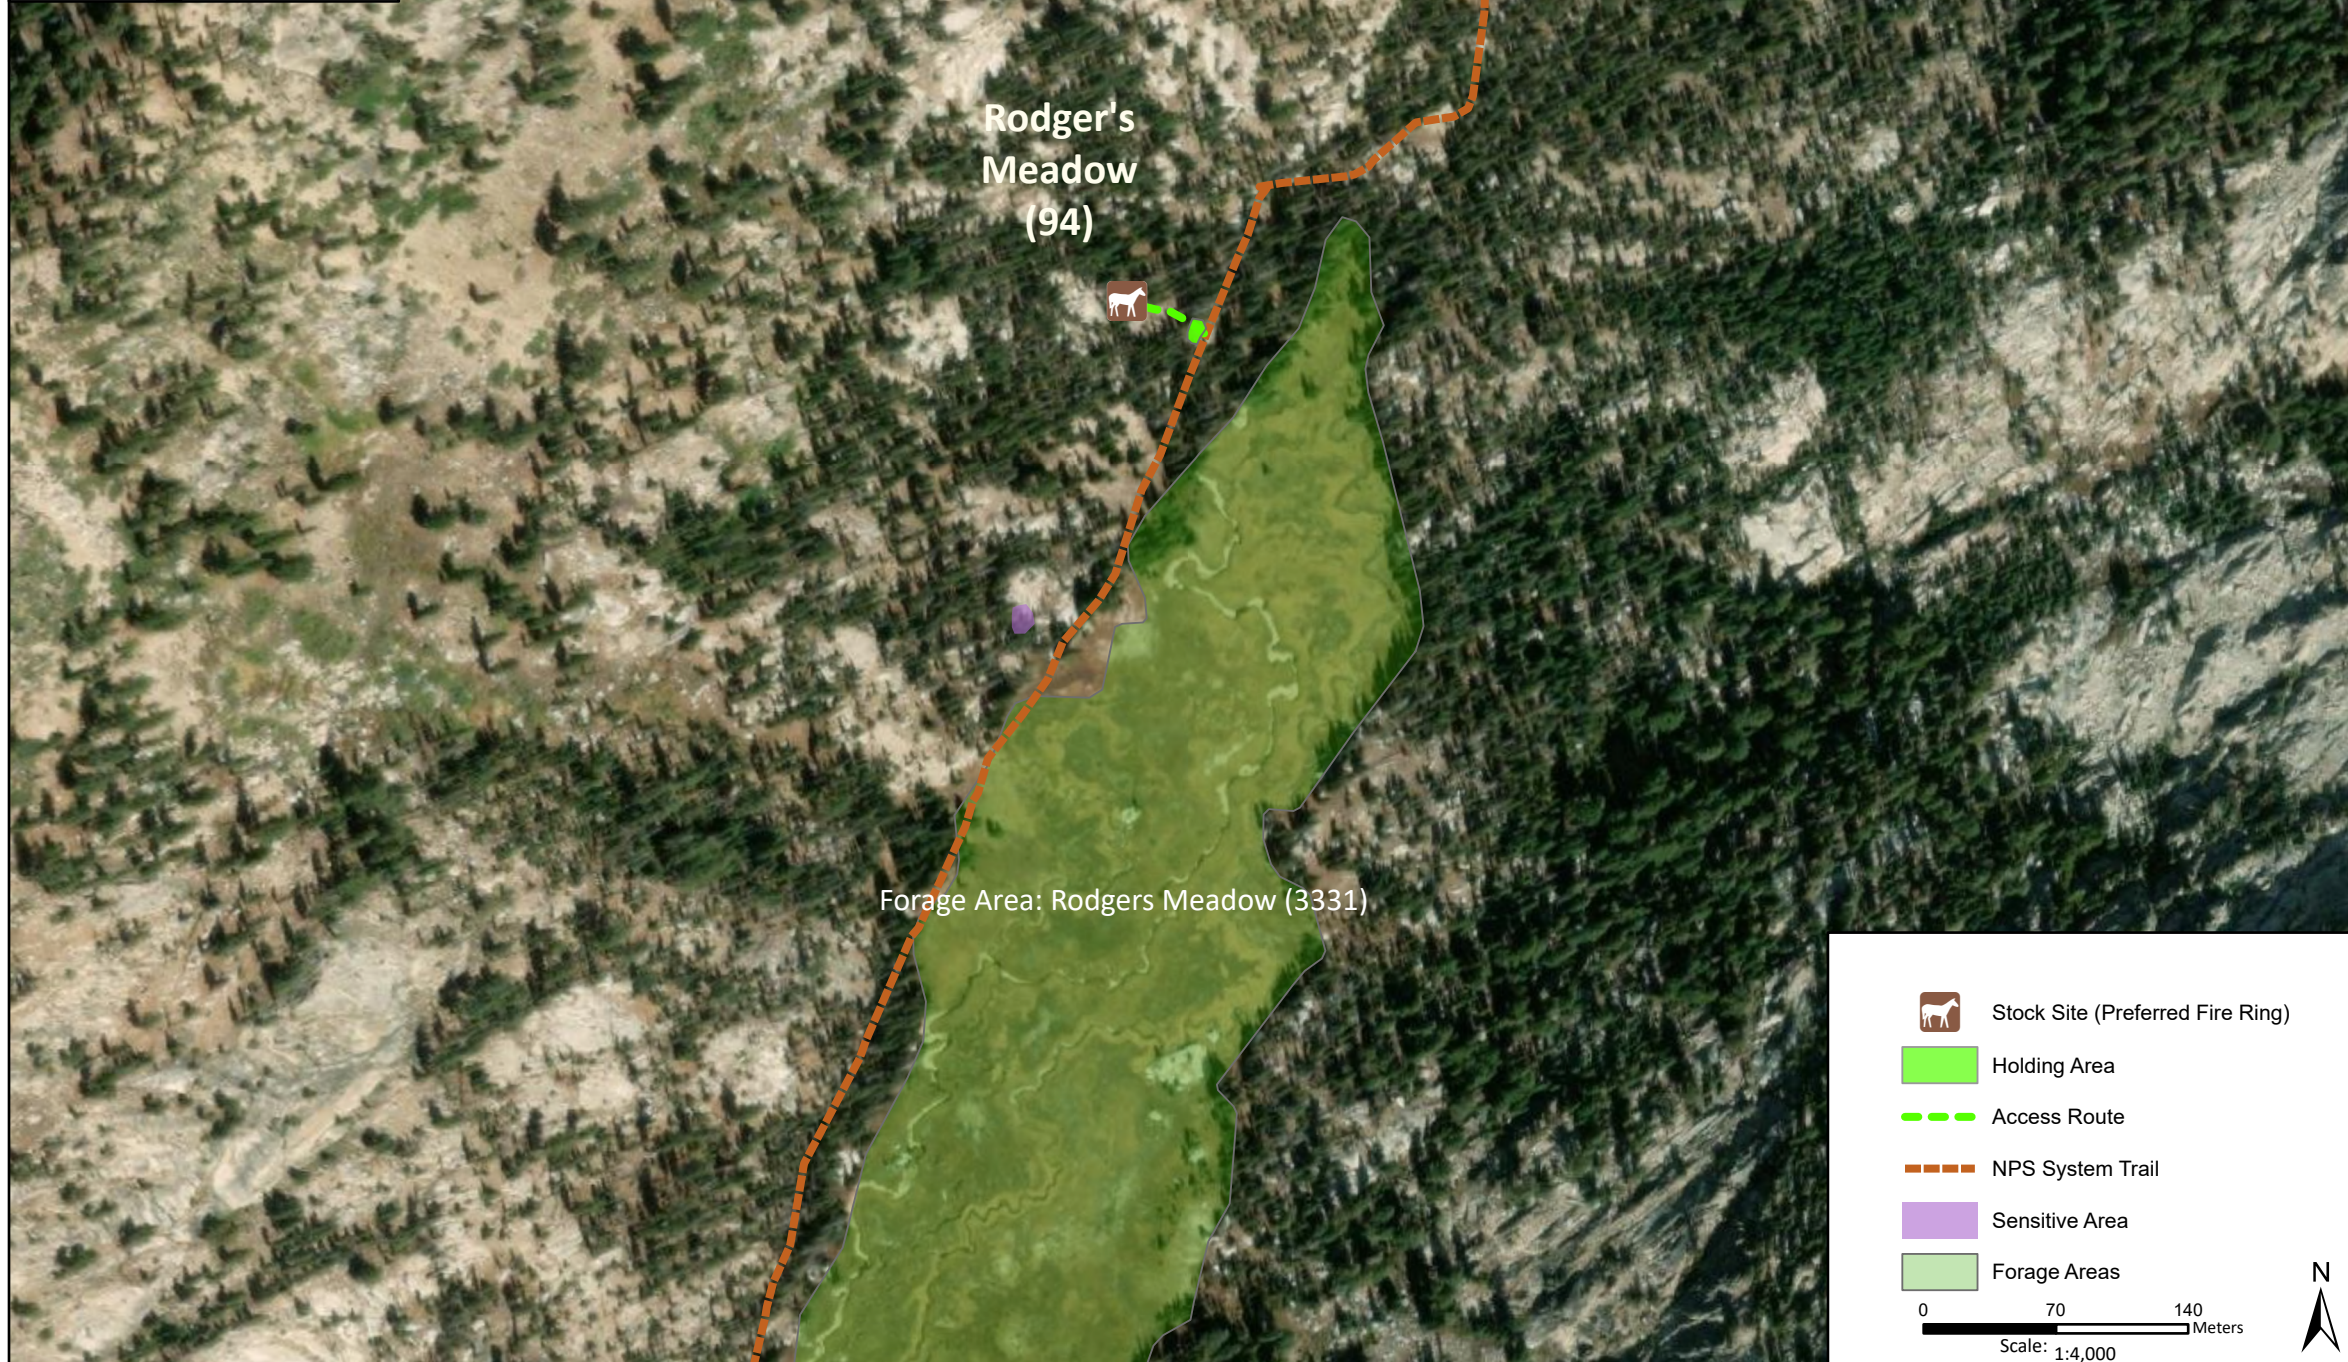

Stock Site Evaluation Project Rodger's Meadow

Yosemite National Park
California

National Park Service
U.S. Department of the Interior

Forage Area: Rodger's Meadow (3331) - located south of the site.

Annual Grazing Capacity: 51 stock use nights

Rodger's Meadow

Camp ID: 94

Fire Ring: 279,013mE x 4,207,358mN

Handling Practices: This site is located at the north end of Rodger's Meadow approximately 0.25 mile southwest of the NPS trail junction with the trails that lead to Neall Lake and Murdock Lake. The fire ring is 45 m west of the trail. The unloading area is next to the fire ring and the holding area is next to the trail.