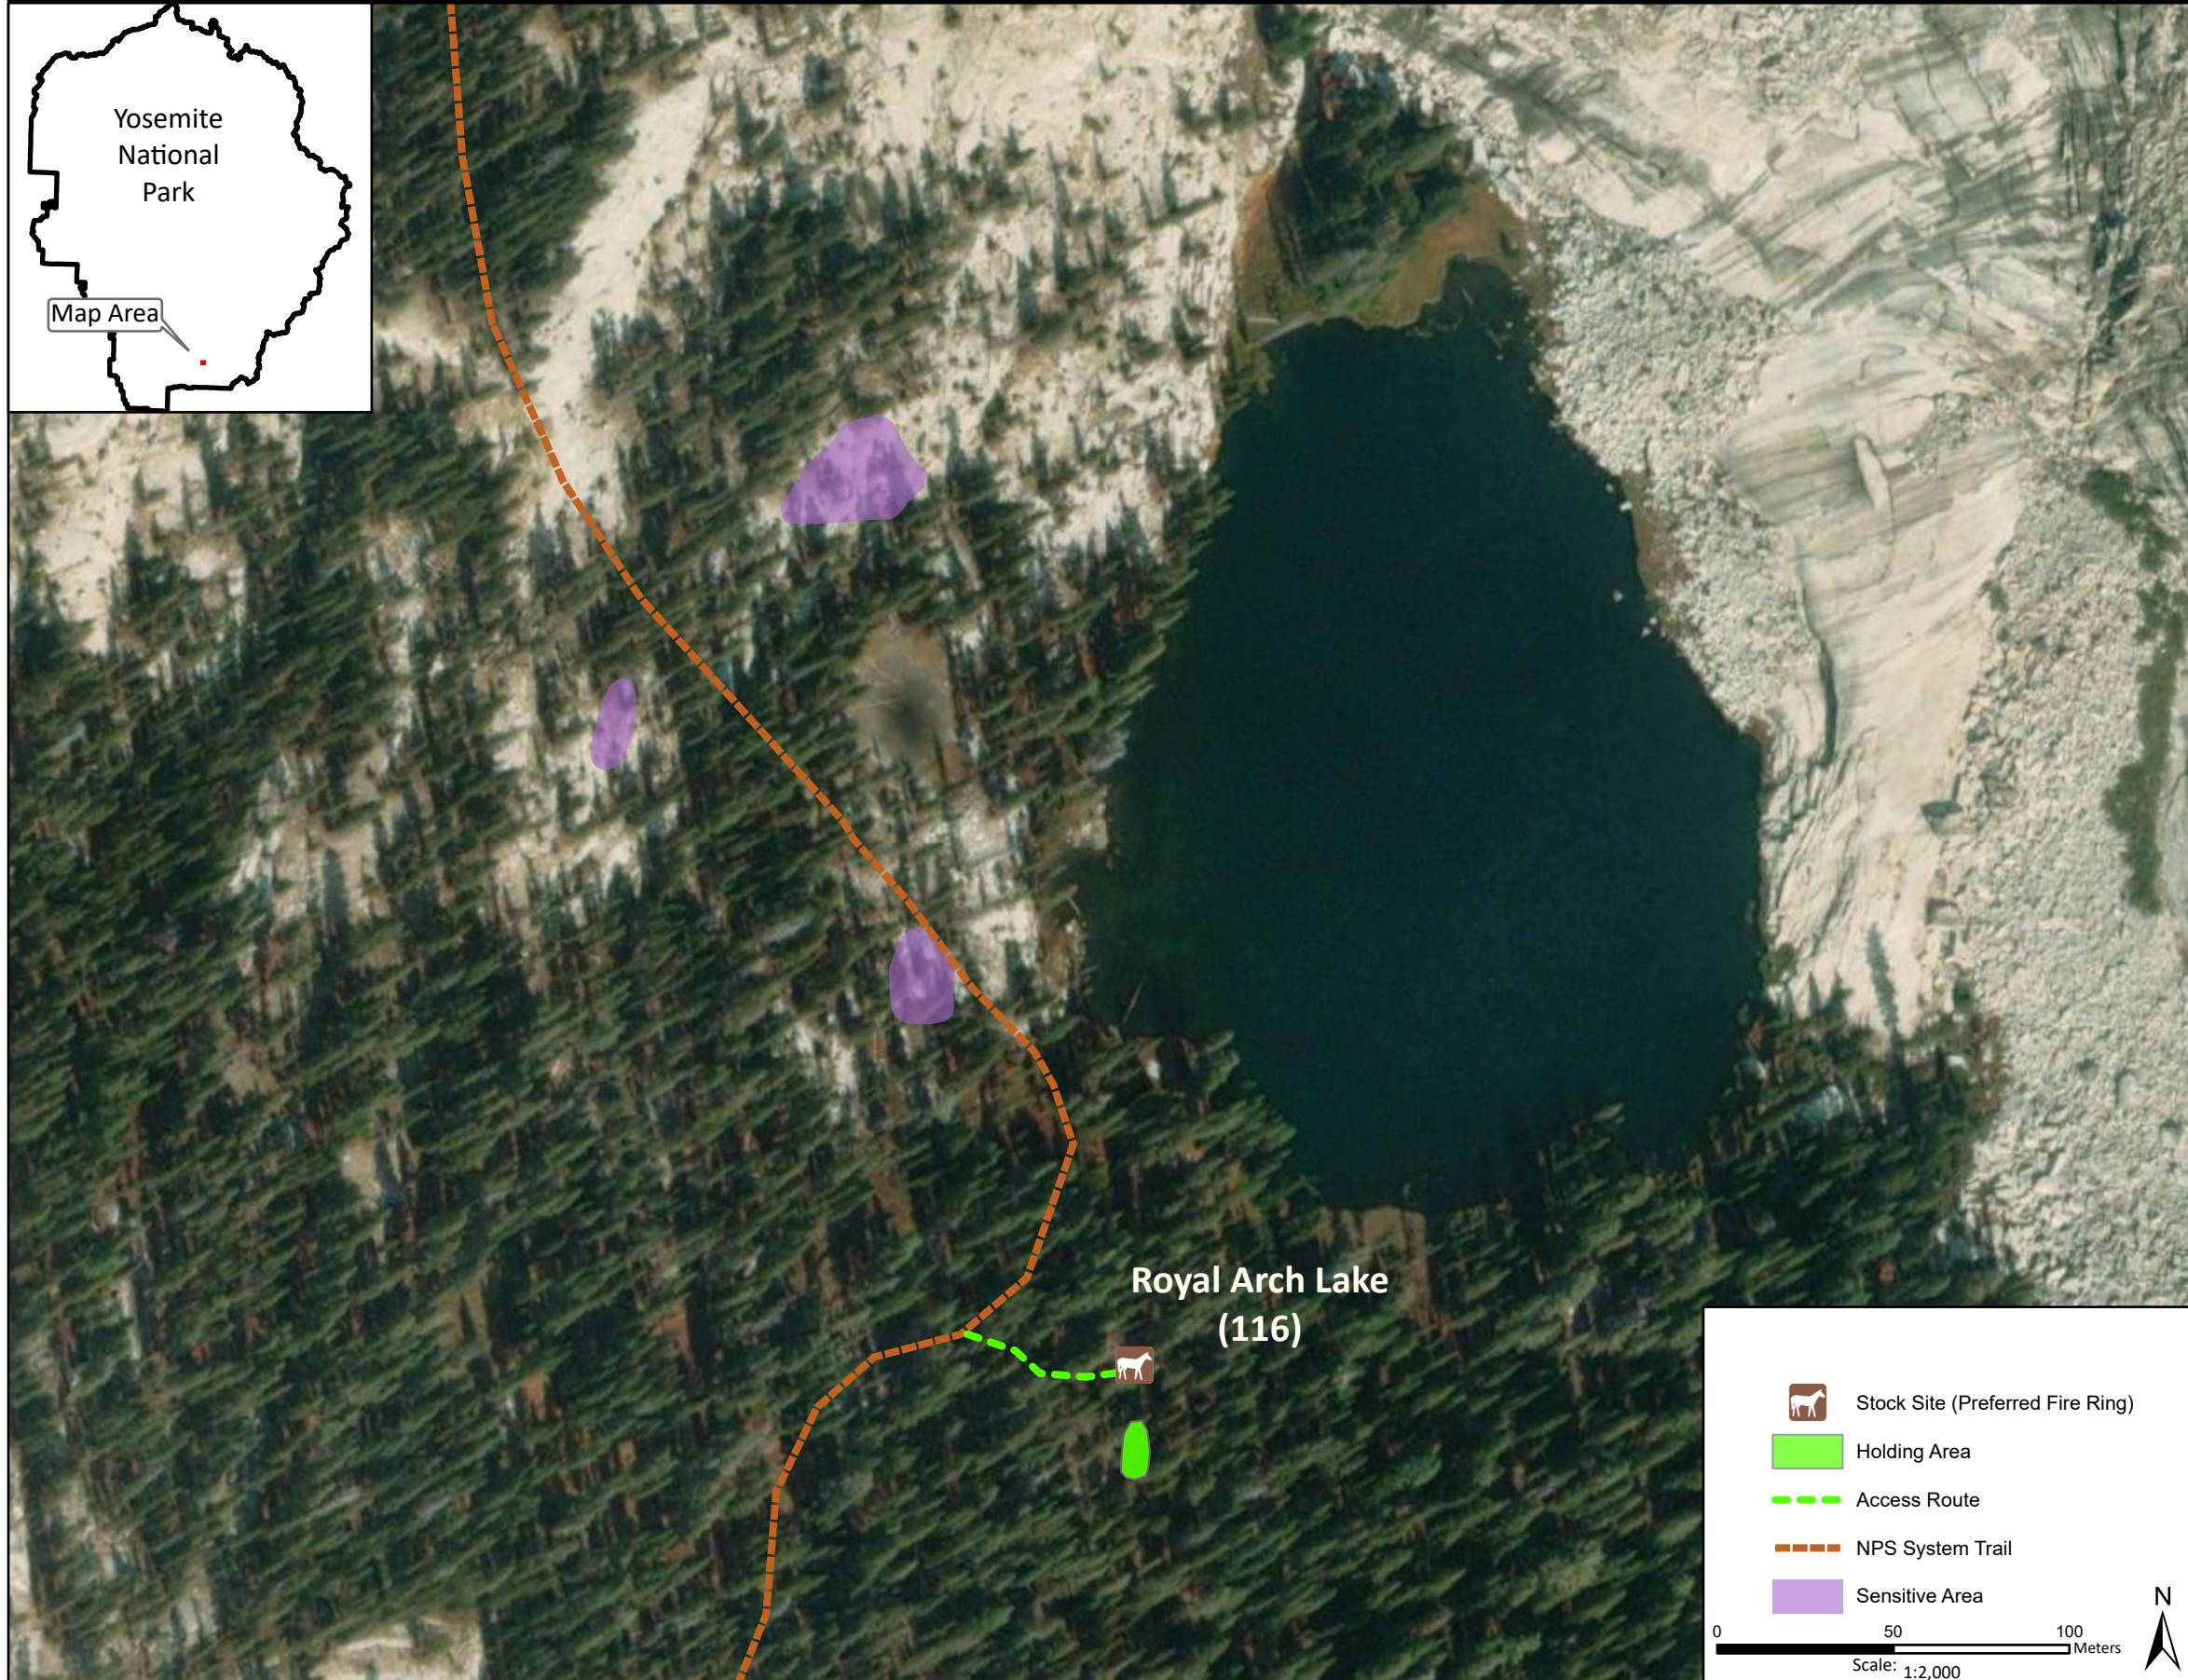

# Stock Site Evaluation Project Royal Arch Lake

Yosemite National Park  
California

National Park Service  
U.S. Department of the Interior

Forage Area: There is very limited understory forage and a small meadow area on the south side of the lake.

Annual Grazing Capacity: 7 stock use nights

## Royal Arch Lake

Camp ID: 116

Fire Ring: 286,096mE x 4,163,799mN

Handling Practices: This site is located on the southwest side of Royal Arch Lake. The access route heads west approximately 50 m to the fire ring. The unloading area is at the fire ring. The holding area is approximately 15 m south of the fire ring.