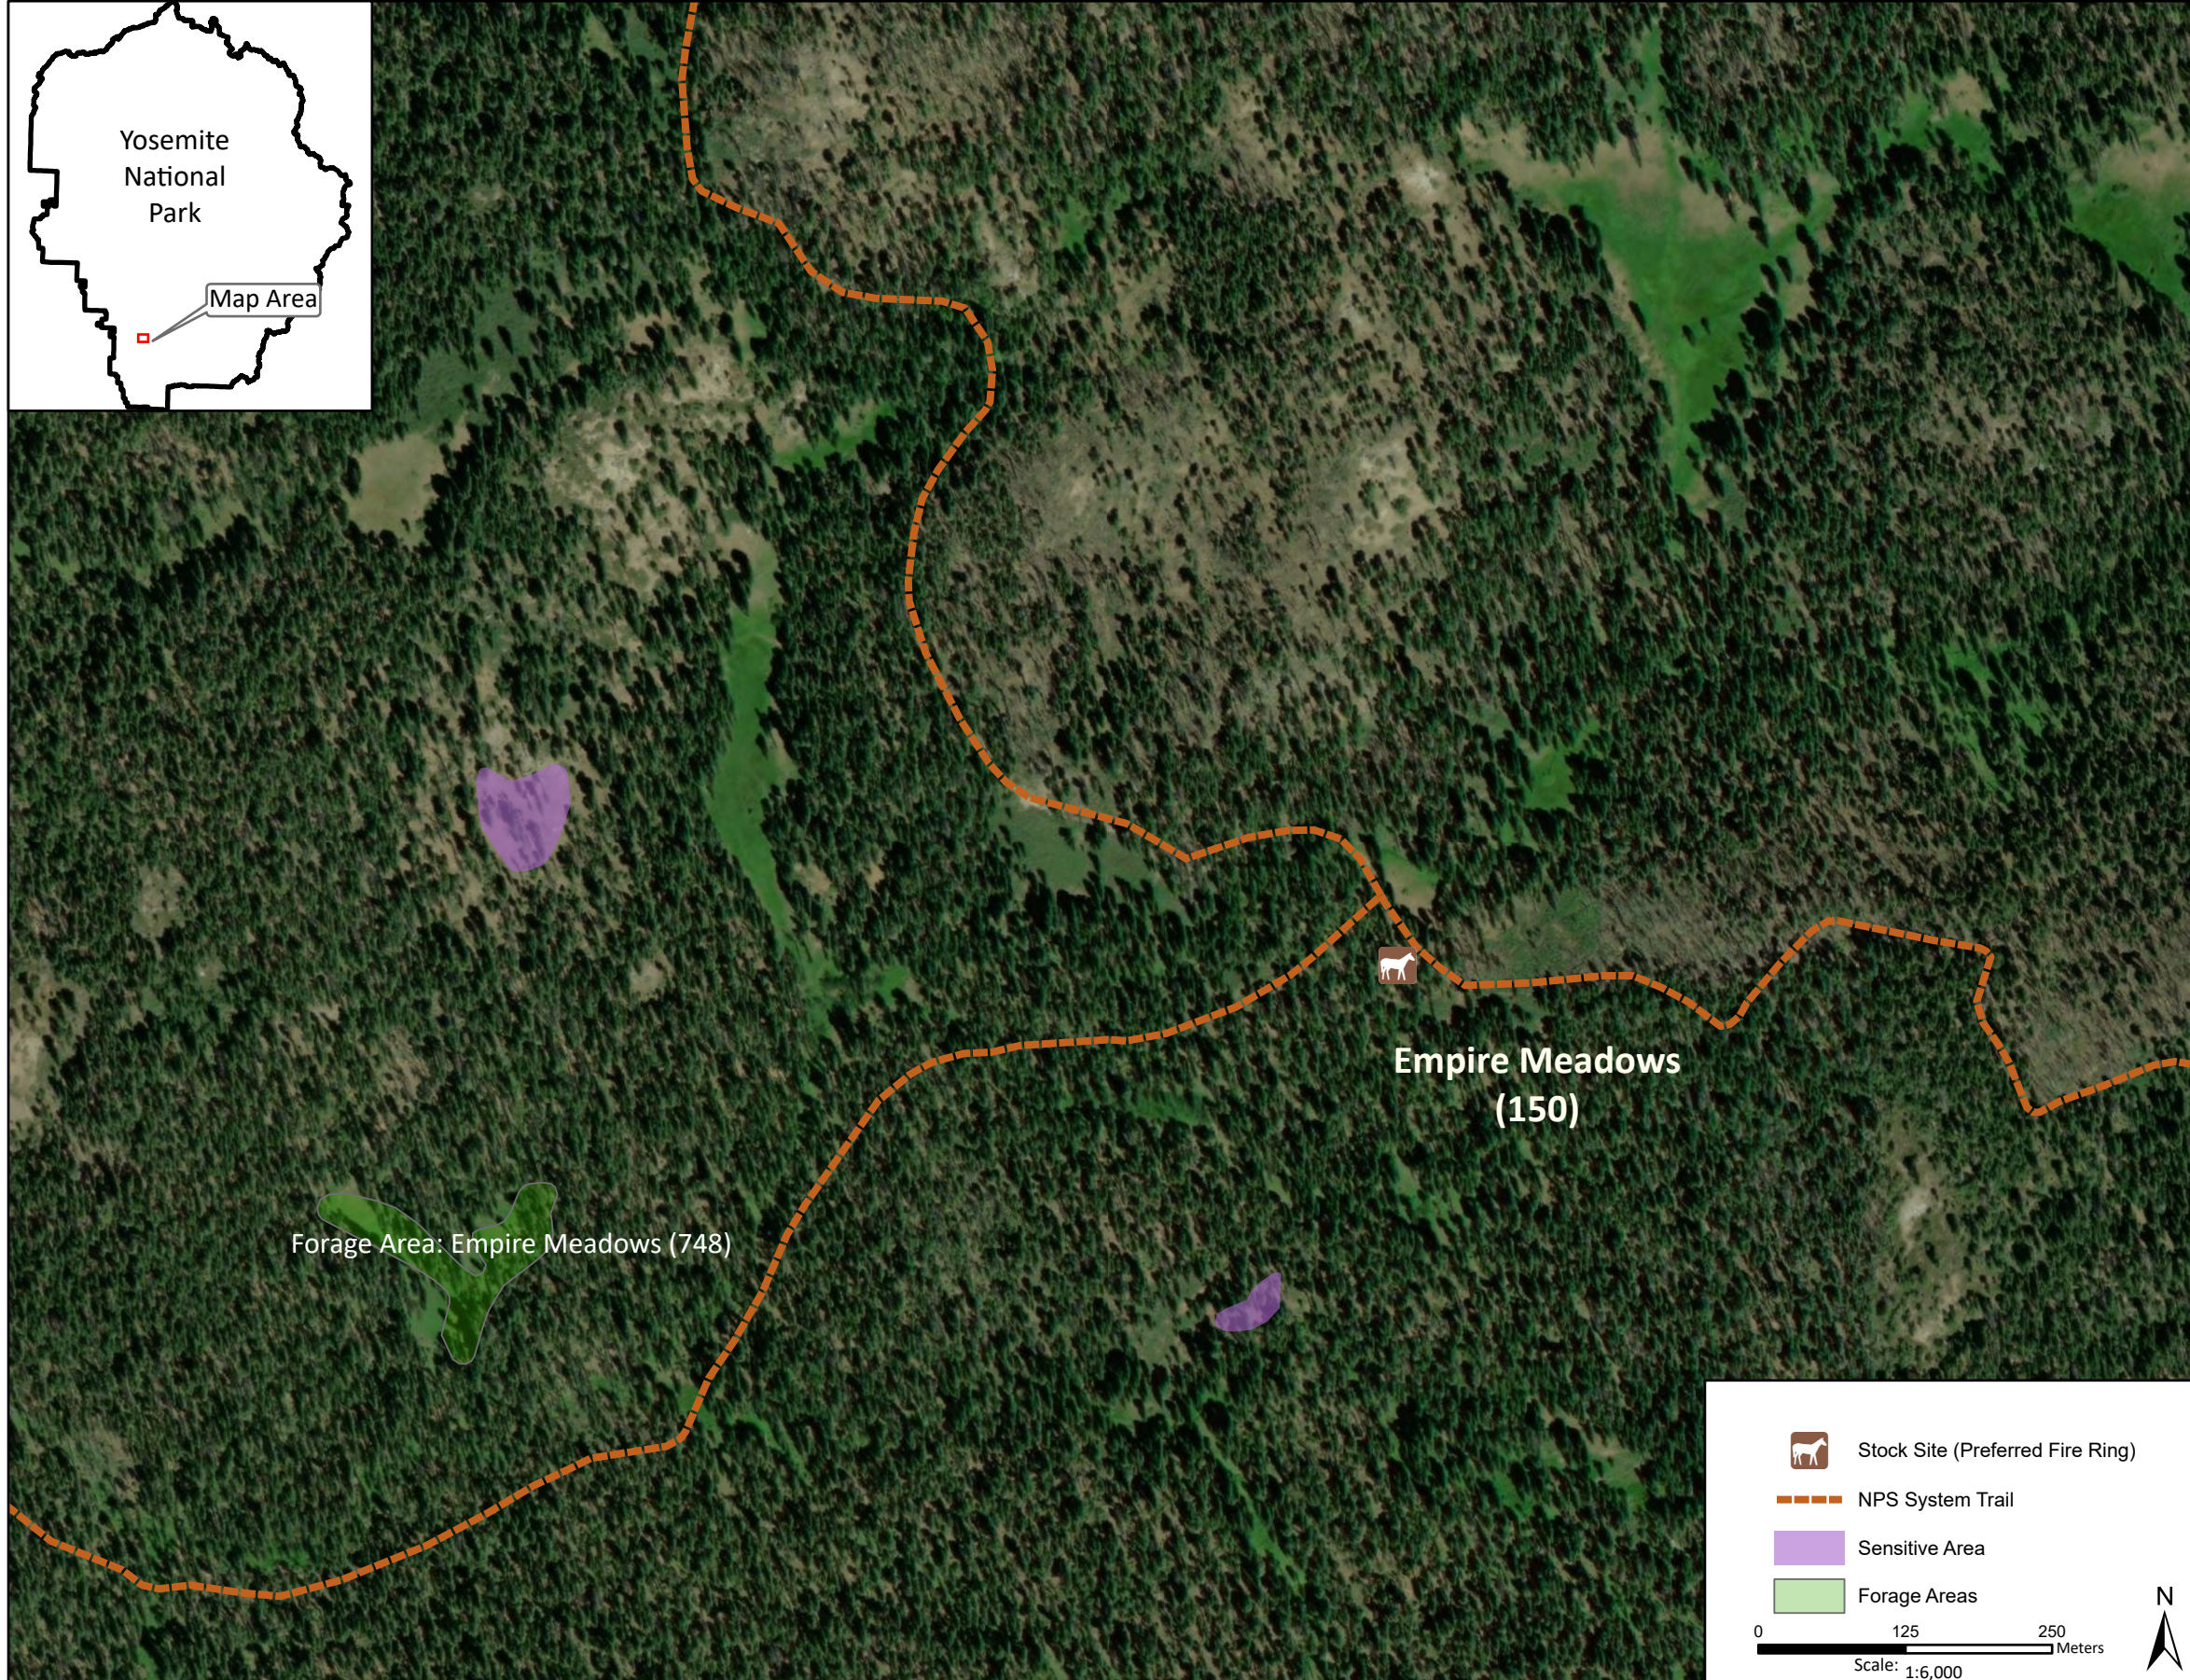

## Empire Meadows

Yosemite National Park  
California

National Park Service  
U.S. Department of the Interior

Forage Area: Empire Meadows (748) - The forage area for this site has not been investigated, but there are multiple meadow areas close to the site.

Annual Grazing Capacity: 12 stock use nights

### Empire Meadows

Camp ID: 150

Estimated Location: 267,844mE x 4,166,141mN

Handling Practices: This site location has not been verified and there is no documented stock use of this area. The estimated site location is south of the NPS system trail junction.