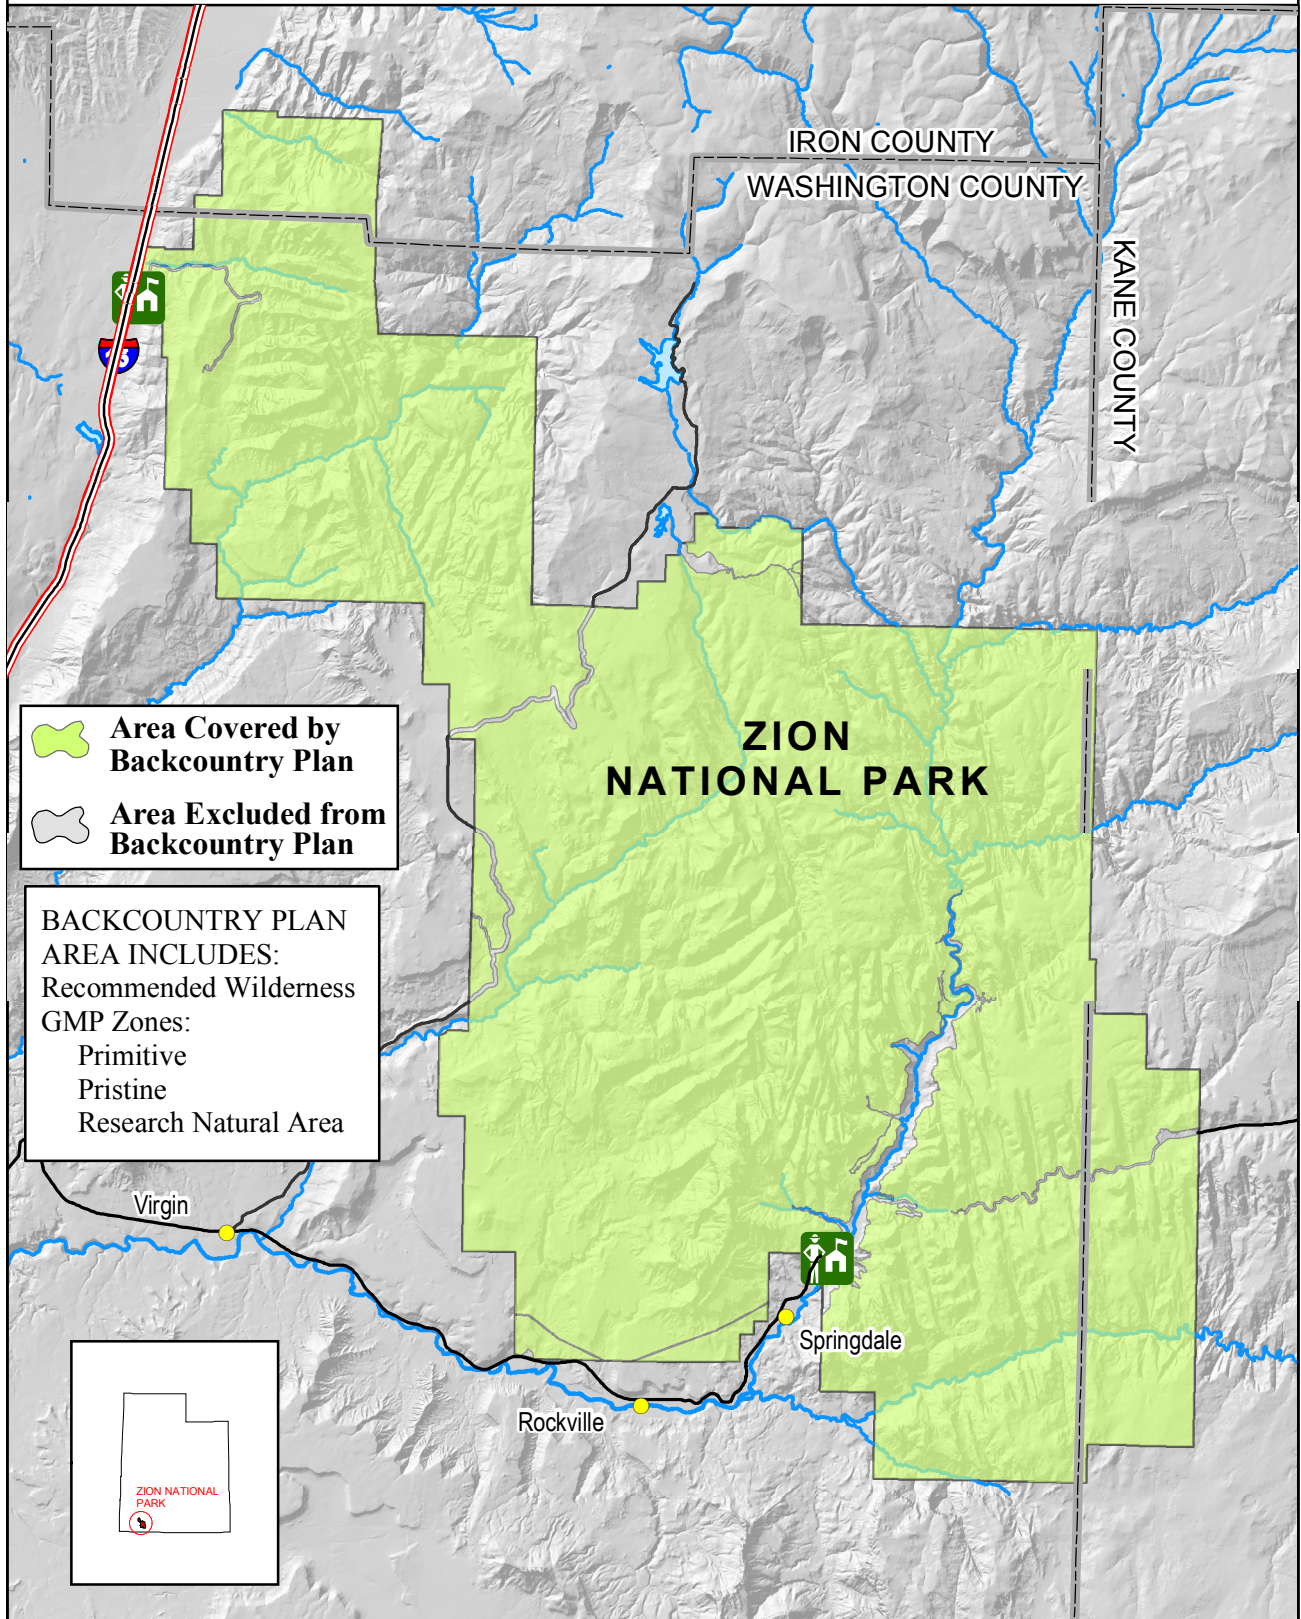

Map B: Area Covered by the Backcountry Plan

Map Projection: Transverse Mercator,
 UTM Coordinate System, Zone 12,
 Datum: NAD 1983

1:225,000

The National Park Service does not assume responsibility for information accuracy, precision, or completeness as displayed on this map.

Map produced by Zion National Park,
 Resource Management & Research, GIS Program

November 2007

Firefly D:\gis_projects\ZION\1635_Backcountry_Plan\mxd\map_b_plan.mxd