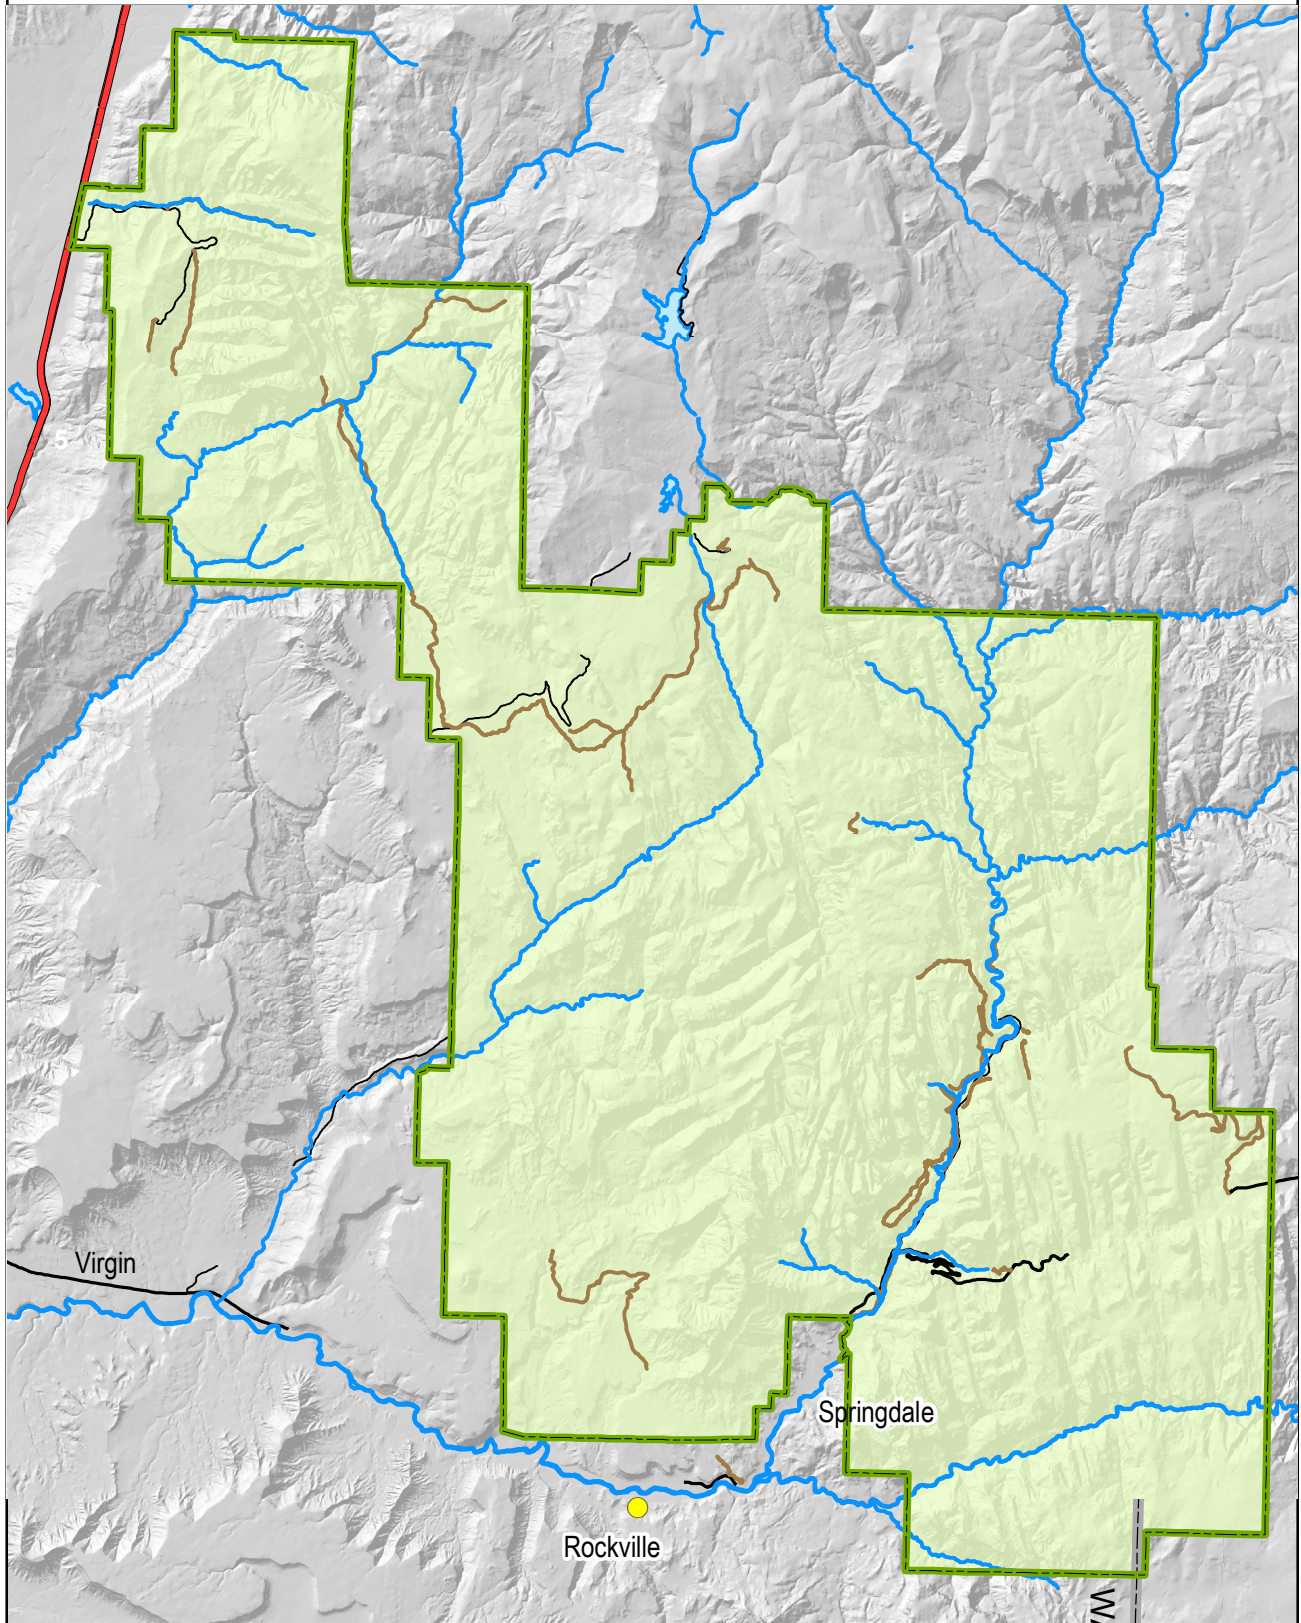

Map F: Designated Backcountry Campsites

Map Projection: Transverse Mercator,
UTM Coordinate System, Zone 12,
Datum: NAD 1983
Map produced by Zion National Park,
Resource Management & Research,
GIS Program

The National Park Service does not
assume responsibility for information
accuracy, precision, or completeness
as displayed on this map.

November 2007